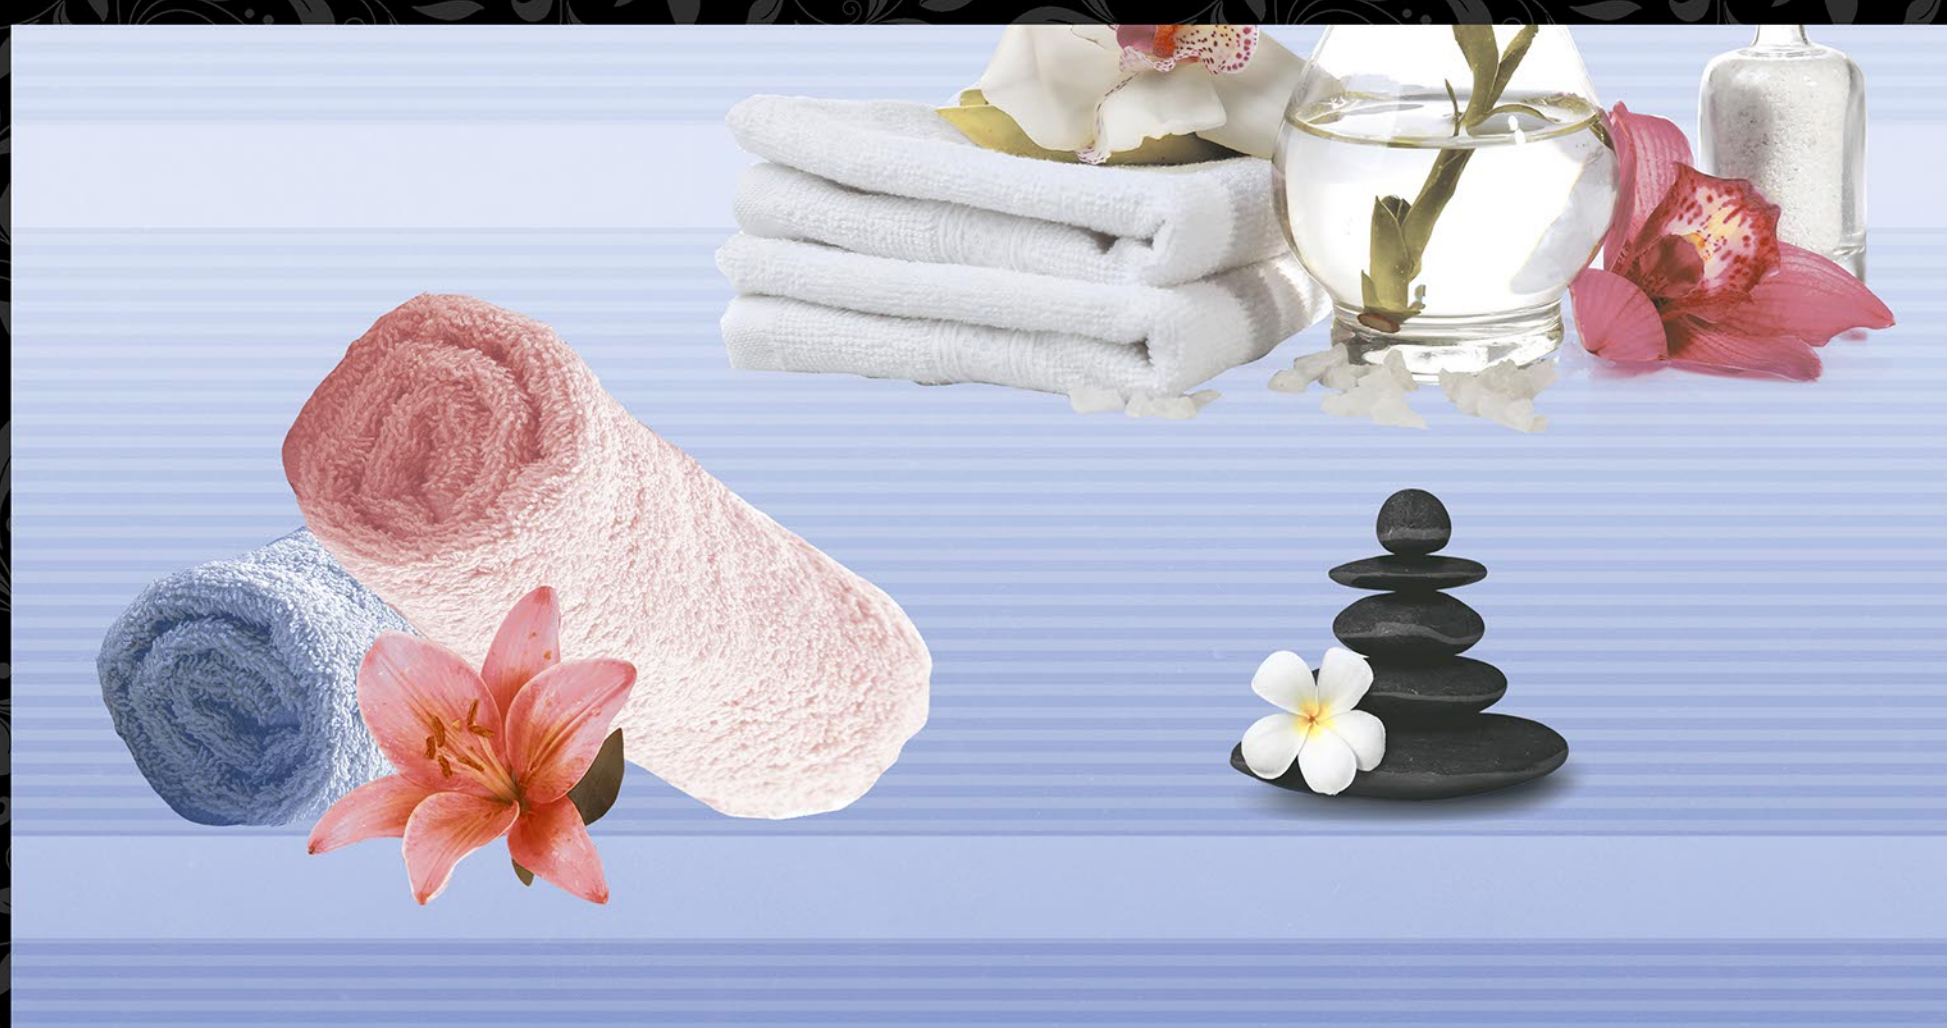

EX - 176 - HL-2