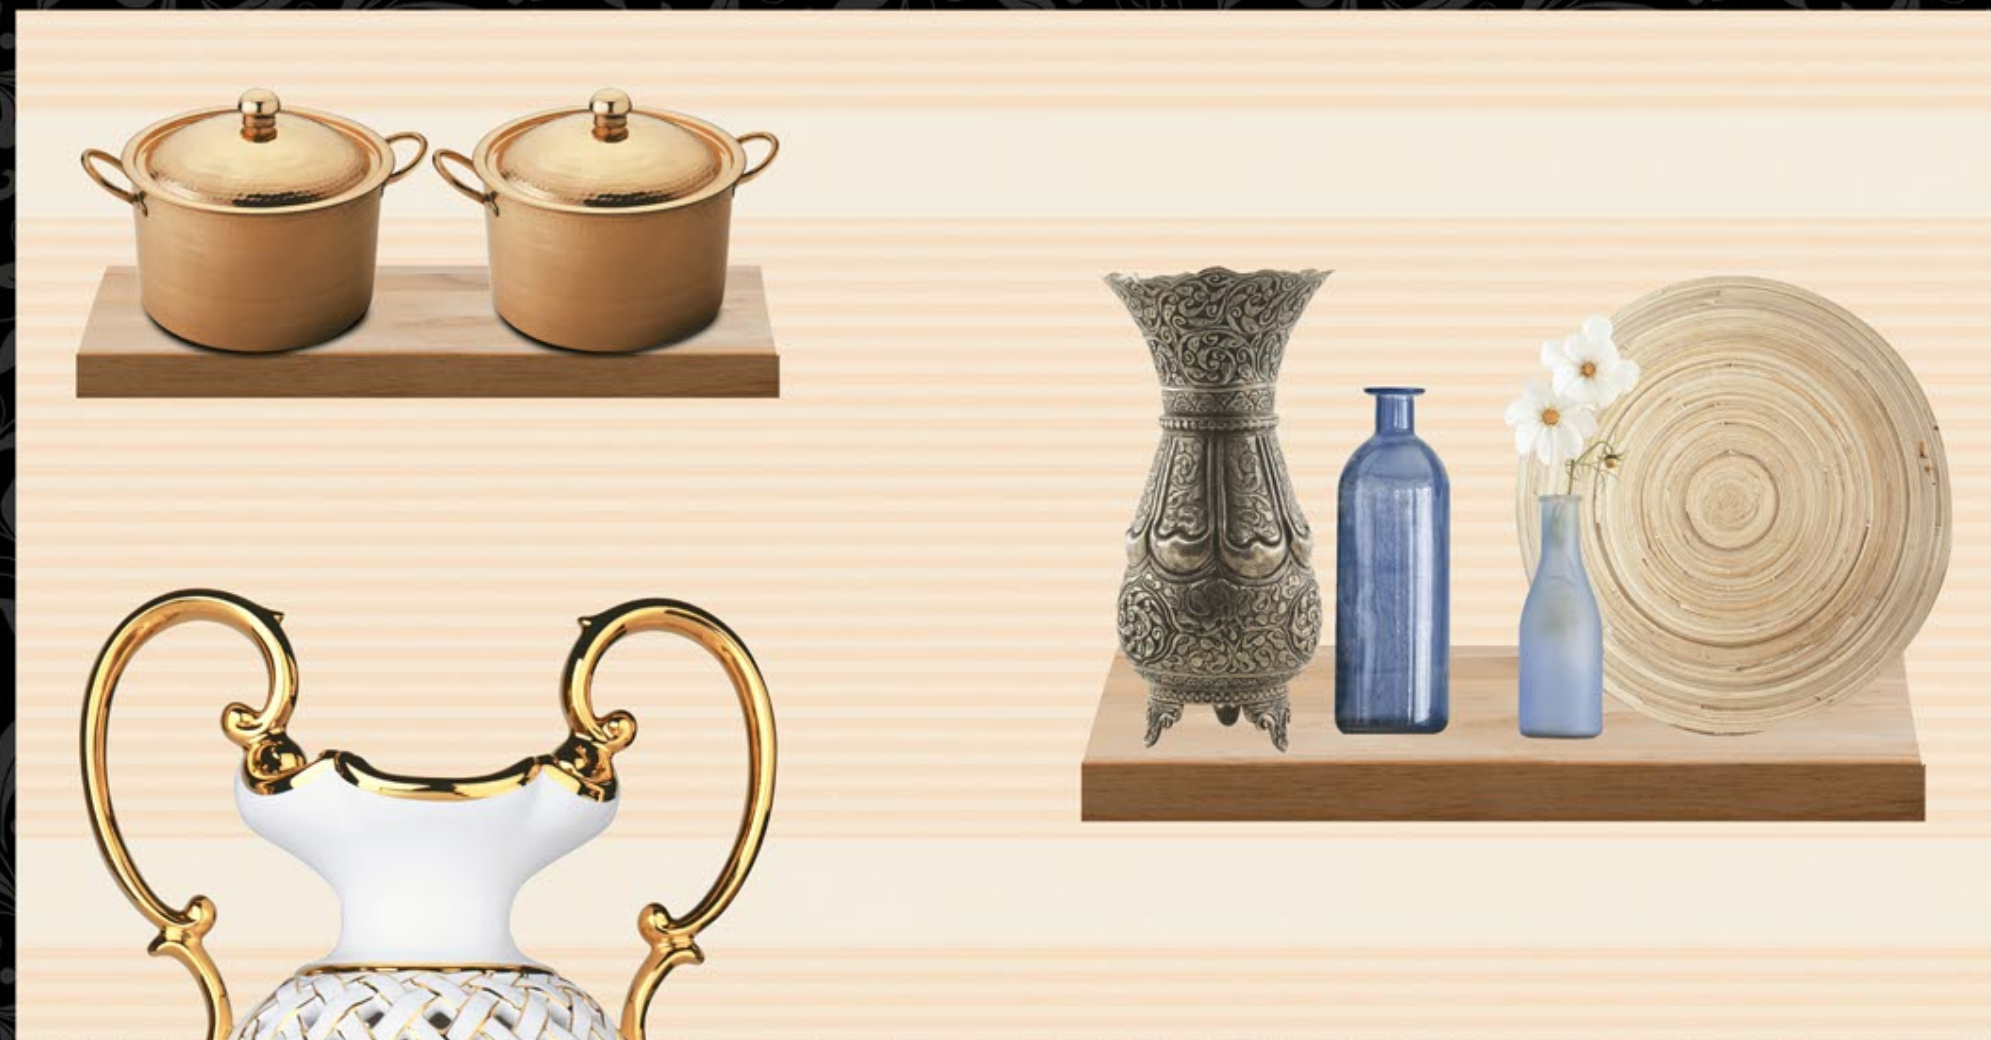

## EXPORT SERIES

300x600 mm

EX - 165 - L

EX - 165 - HL-1

EX - 165 - HL-2

**MOZARO**  
**TILES**

*Bringing Luxury into Your Home*

Digital  
Wall Tiles