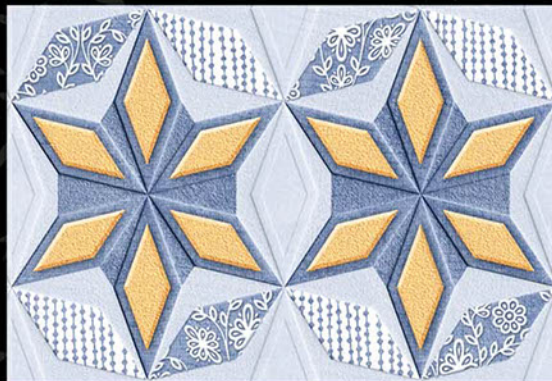

**MOZARO**  
**TILES**

*Bringing Luxury into Your Home*

Digital  
Wall Tiles

durst Printing

mozarotiles@gmail.com

GLOSSY SERIES

300x450 mm

1112 - L