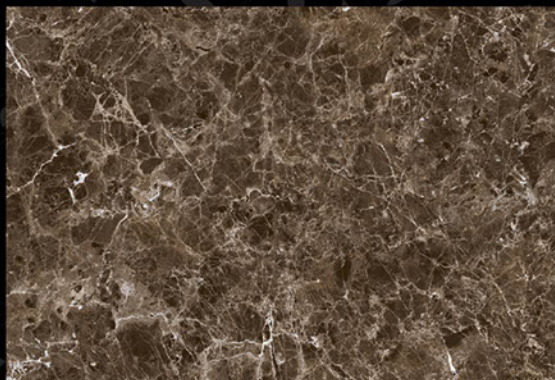

## GLOSSY SERIES

300x450 mm

1125 - L

1125- HL - 2

1125 - D

**MOZARO**  
**TILES**

*Bringing Luxury into Your Home*

Digital  
Wall Tiles