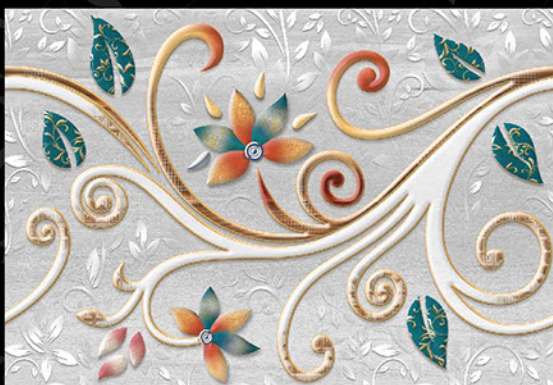

*Bringing Luxury into Your Home*

Digital  
Wall Tiles

durst Printing

mozarotiles@gmail.com

GLOSSY SERIES

300x450 mm

1132 - L

1132 - HL - 1