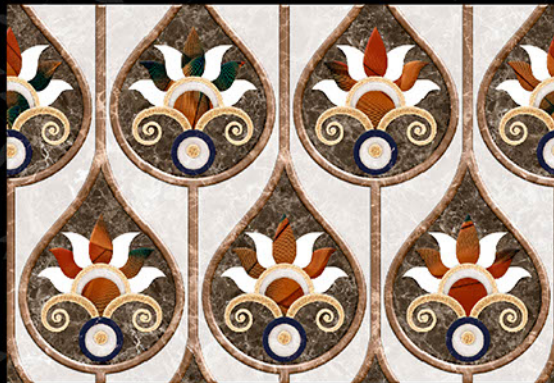

Digital  
Wall Tiles

durst Printing

mozarotiles@gmail.com

GLOSSY SERIES

300x450 mm

1125 - L

1125- HL - 1

1125 - D