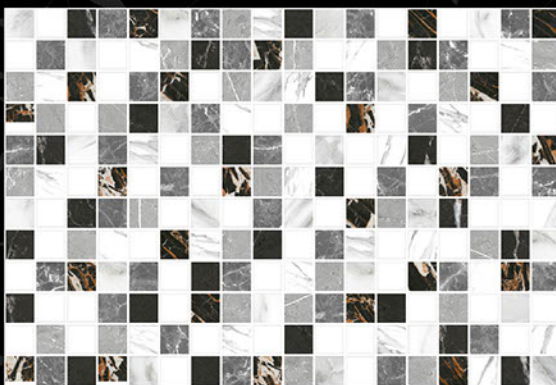

MOZARO
TILES

Bringing Luxury into Your Home

Digital
Wall Tiles

durst Printing

mozarotiles@gmail.com

GLOSSY SERIES

300x450 mm

1130 - L

1130 - HL - 3

1130 - L