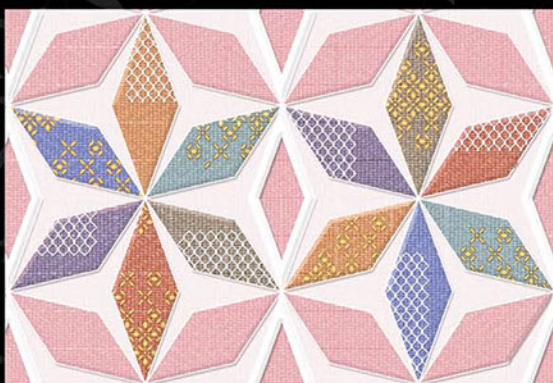

300x450 mm

1110 - L

1110 - HL - 2

1110 - D

**MOZARO**  
**TILES**

*Bringing Luxury into Your Home*

Digital  
Wall Tiles

durst Printing