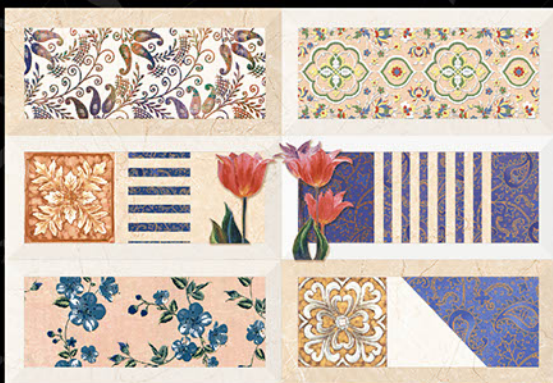

MOZARO
TILES

Bringing Luxury into Your Home

Digital
Wall Tiles

durst Printing

mozarotiles@gmail.com

GLOSSY SERIES

300x450 mm

1141 - HL - 1