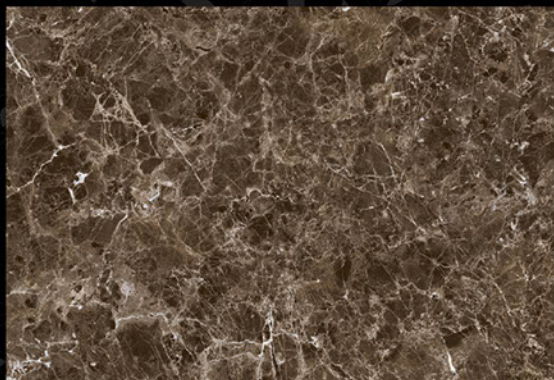

MOZARO
TILES

Bringing Luxury into Your Home

Digital
Wall Tiles

durst Printing

mozarotiles@gmail.com

GLOSSY SERIES

300x450 mm

1125 - L

1125- HL - 1

1125 - D