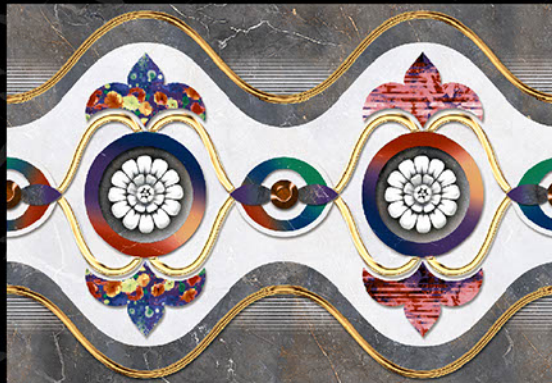

**MOZARO**  
**TILES**

*Bringing Luxury into Your Home*

Digital  
Wall Tiles

durst Printing

mozarotiles@gmail.com

**GLOSSY SERIES**

300x450 mm

1135 - L