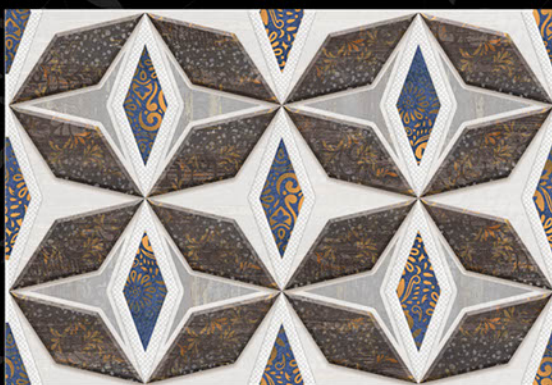

MOZARO
TILES

Bringing Luxury into Your Home

Digital
Wall Tiles

durst Printing

mozarotiles@gmail.com

GLOSSY SERIES

300x450 mm

1109 - HL - 2