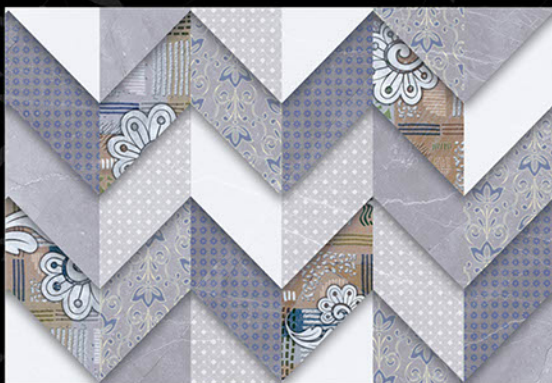

300x450 mm

1105 - L

1105 - HL - 1

1105 - D

**MOZARO**  
**TILES**

*Bringing Luxury into Your Home*

Digital  
Wall Tiles

durst Printing