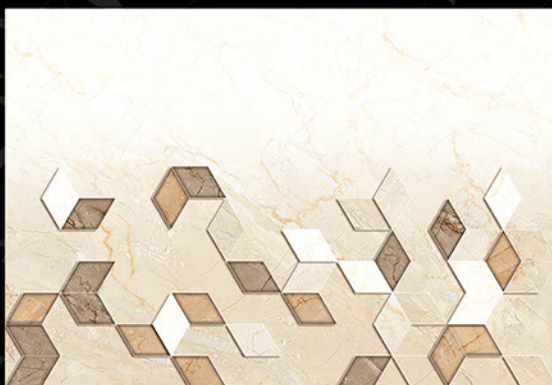

MOZARO
TILES

Bringing Luxury into Your Home

Digital
Wall Tiles

durst Printing

mozarotiles@gmail.com

GLOSSY SERIES

300x450 mm

1070 - HL - 2