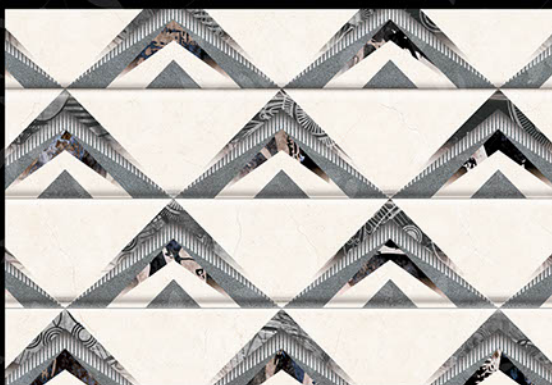

**MOZARO**  
**TILES**

*Bringing Luxury into Your Home*

Digital  
Wall Tiles

durst Printing

mozarotiles@gmail.com

**GLOSSY SERIES**

300x450 mm

1059 - L