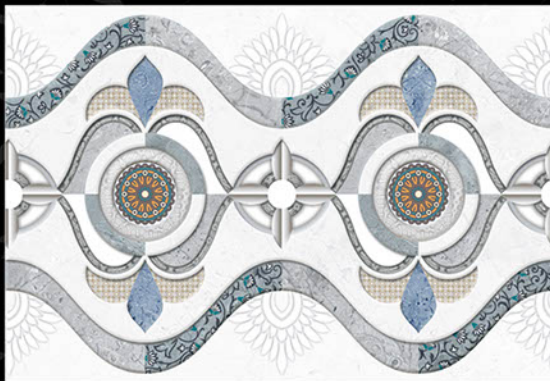

MOZARO
TILES

Bringing Luxury into Your Home

Digital
Wall Tiles

durst Printing

mozarotiles@gmail.com

GLOSSY SERIES

300x450 mm

1093 - L

1093 - HL - 1

1093 - D