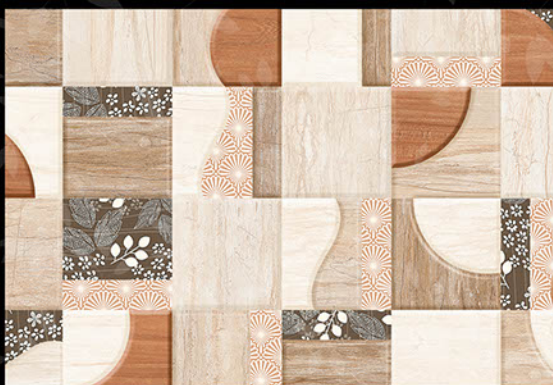

*Bringing Luxury into Your Home*

Digital  
Wall Tiles

durst Printing

mozarotiles@gmail.com

**GLOSSY SERIES**

300x450 mm

1080 - L

1080 - HL - 1