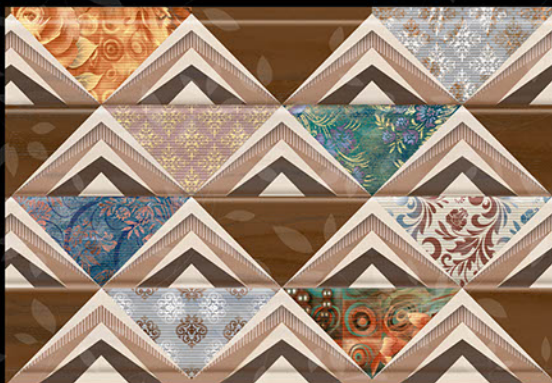

MOZARO
TILES

Bringing Luxury into Your Home

Digital
Wall Tiles

durst Printing

mozarotiles@gmail.com

GLOSSY SERIES

300x450 mm

1057 - HL - 1