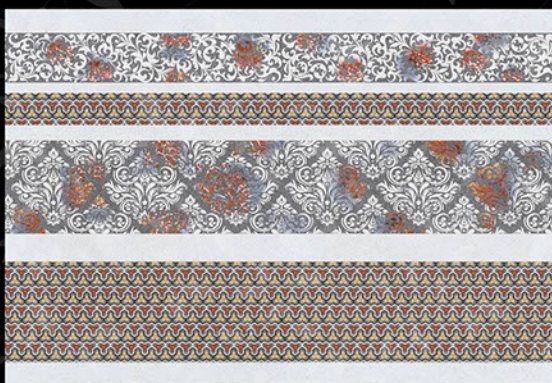

MOZARO
TILES

Bringing Luxury into Your Home

Digital
Wall Tiles

durst Printing

mozarotiles@gmail.com

GLOSSY SERIES

300x450 mm

1059 - HL - 1