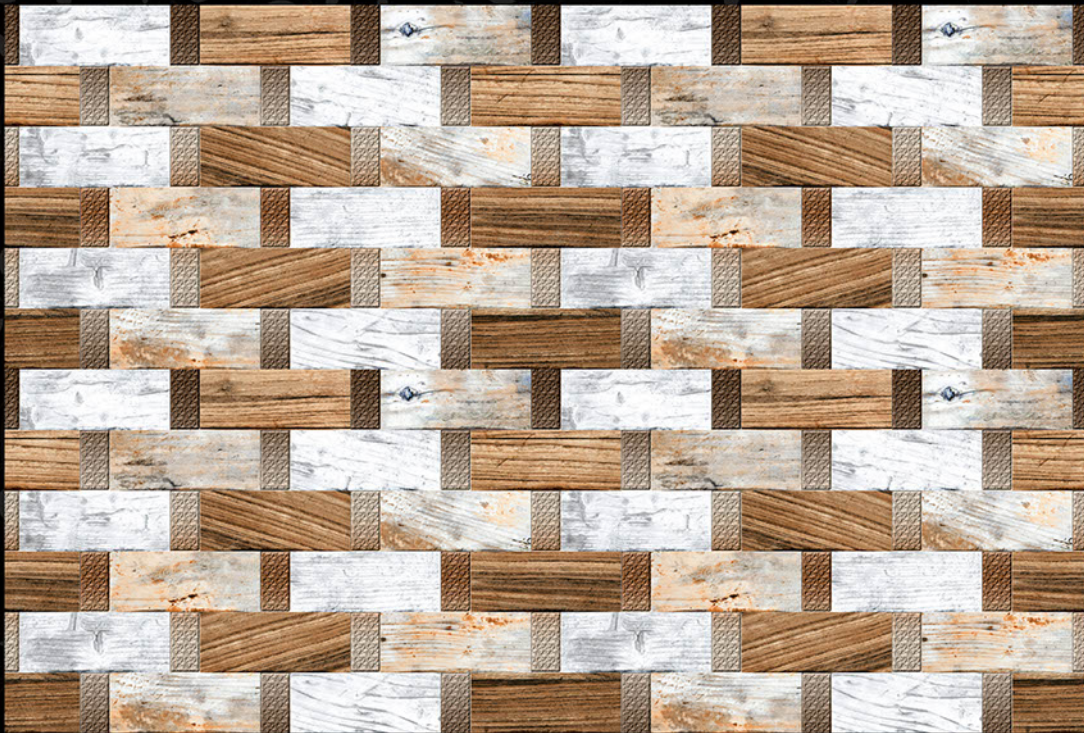

MOZARO
TILES

Bringing Luxury into Your Home

Digital
Wall Tiles

durst Printing

mozarotiles@gmail.com

GLOSSY
ELEVATION SERIES
300x450 mm

6506