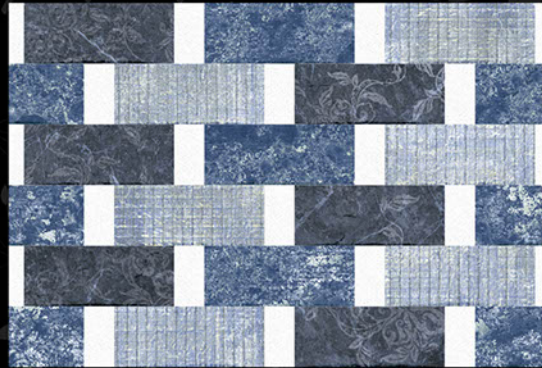

MOZARO
TILES

Digital
Wall Tiles

durst Printing

Bringing Luxury into Your Home

mozarotiles@gmail.com

GLOSSY
ELEVATION SERIES
300x450 mm

6503