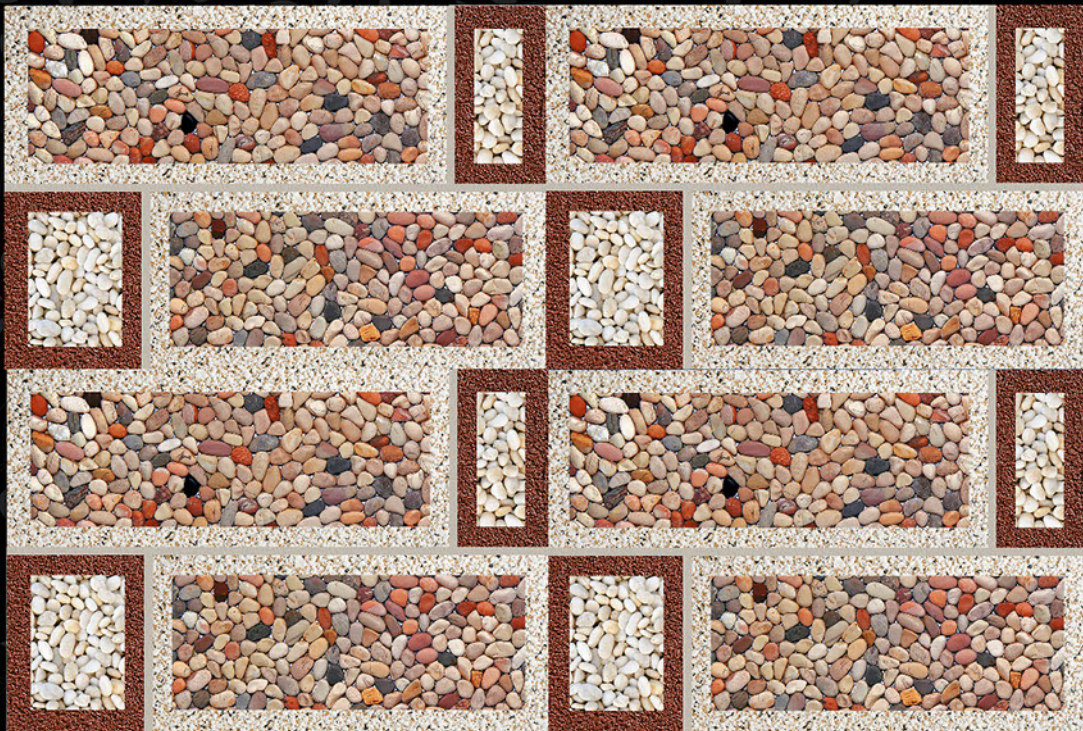

MOZARO TILES

Bringing Luxury into Your Home

Digital
Wall Tiles

durst Printing

mozarotiles@gmail.com

GLOSSY
ELEVATION SERIES
300x450 mm

6517