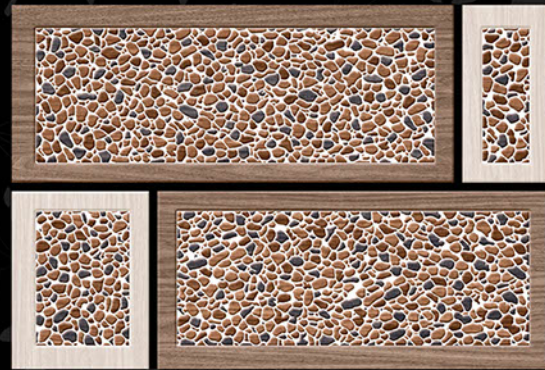

MOZARO TILES

Bringing Luxury into Your Home

Digital
Wall Tiles

durst Printing

mozarotiles@gmail.com

GLOSSY
ELEVATION SERIES
300x450 mm

6504