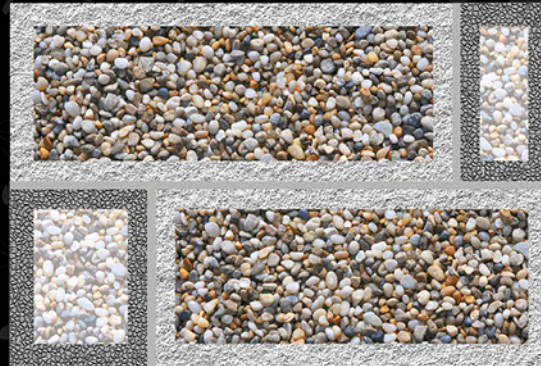

Bringing Luxury into Your Home

Digital
Wall Tiles

durst Printing

mozarotiles@gmail.com

GLOSSY
ELEVATION SERIES
300x450 mm

6527

MOZARO
TILES

Bringing Luxury into Your Home