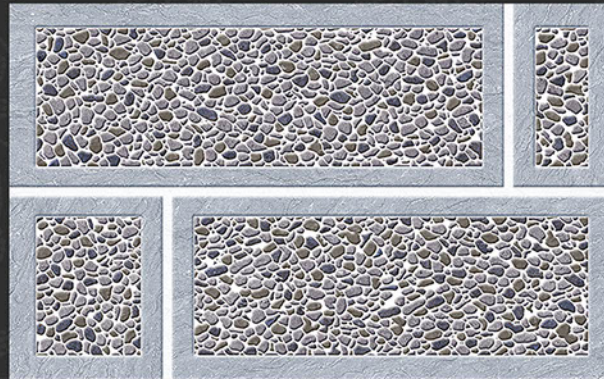

MOZARO TILES

Bringing Luxury into Your Home

Digital Wall Tiles

durst Printing

mozarotiles@gmail.com

GLOSSY ELEVATION
300x450 mm

6514