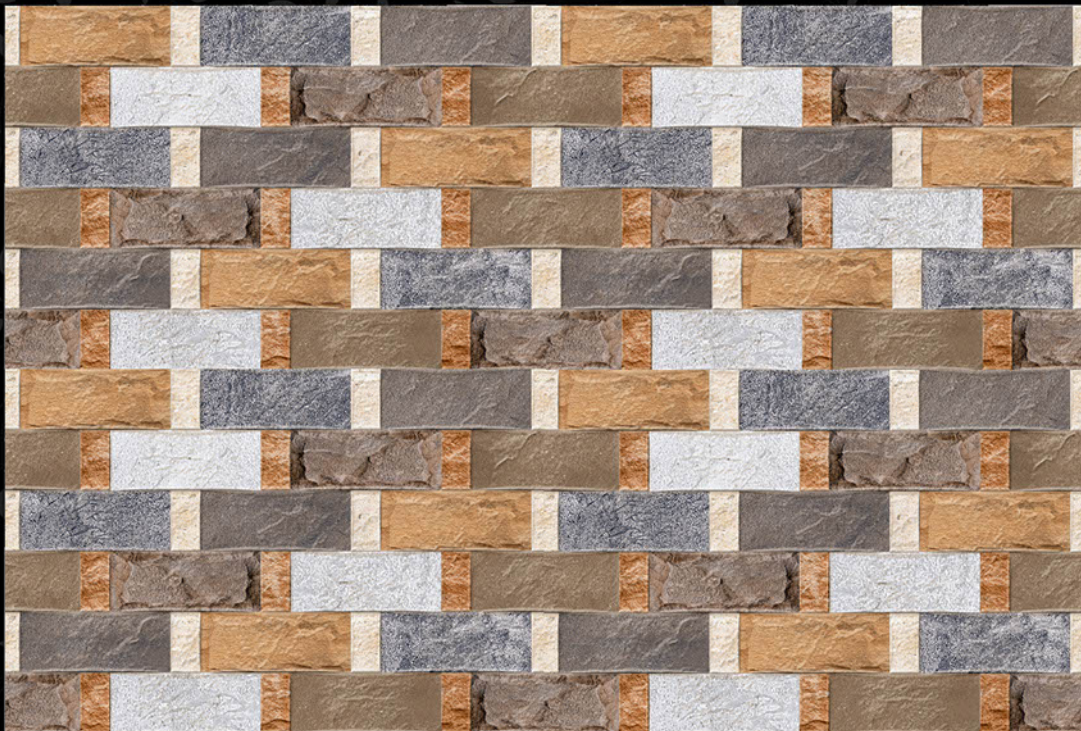

Digital
Wall Tiles

durst Printing

mozarotiles@gmail.com

GLOSSY
ELEVATION SERIES
300x450 mm

6511

MOZARO TILES

Bringing Luxury into Your Home

Digital Wall Tiles