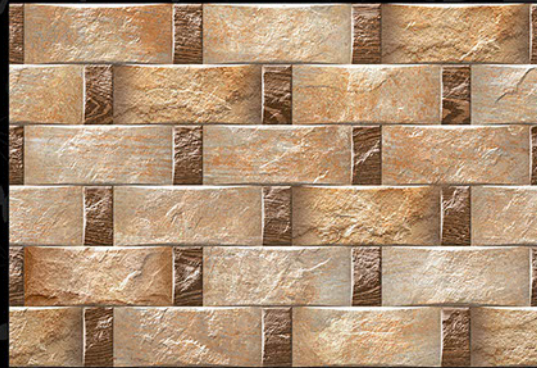

MOZARO
TILES

Bringing Luxury into Your Home

Digital
Wall Tiles

durst Printing

mozarotiles@gmail.com

GLOSSY
ELEVATION SERIES
300x450 mm

6531