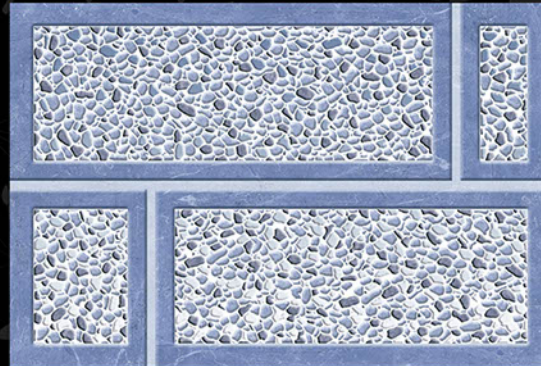

GLOSSY
ELEVATION SERIES
300x450 mm

6506

MOZARO TILES

Bringing Luxury into Your Home

Digital
Wall Tiles

durst Printing

mozarotiles@gmail.com

GLOSSY
ELEVATION SERIES
300x450 mm