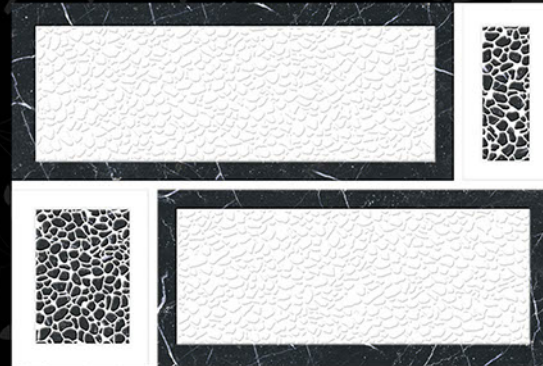

Bringing Luxury into Your Home

Digital
Wall Tiles

durst Printing

mozarotiles@gmail.com

GLOSSY
ELEVATION SERIES
300x450 mm

6510

MOZARO TILES

Bringing Luxury into Your Home