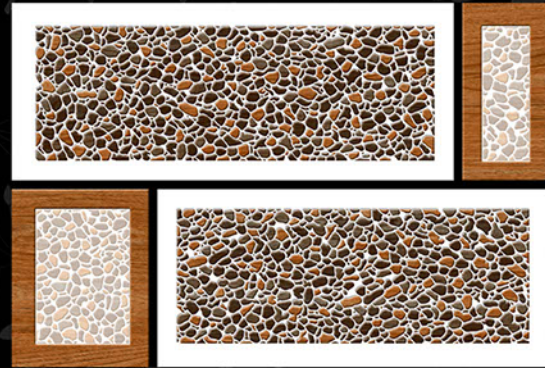

Bringing Luxury into Your Home

Digital
Wall Tiles

durst Printing

mozarotiles@gmail.com

GLOSSY
ELEVATION SERIES
300x450 mm

6502

MOZARO
TILES

Digital
Wall Tiles