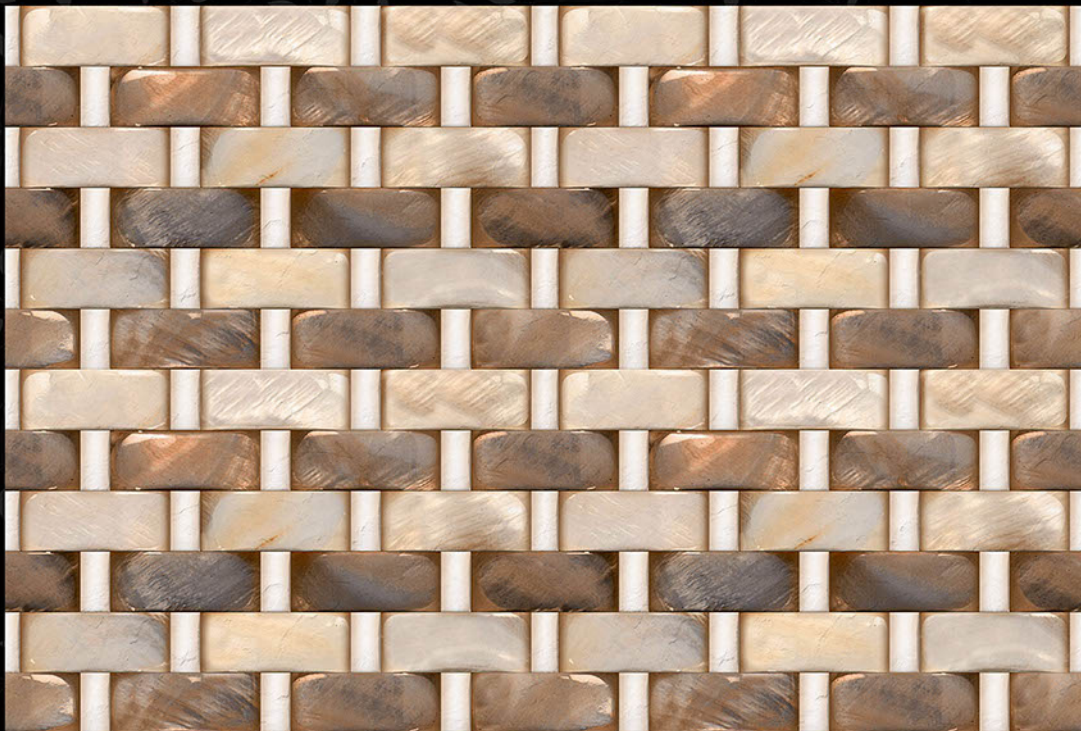

MOZARO
TILES

Bringing Luxury into Your Home

Digital
Wall Tiles

durst Printing

mozarotiles@gmail.com

GLOSSY
ELEVATION SERIES
300x450 mm

6529