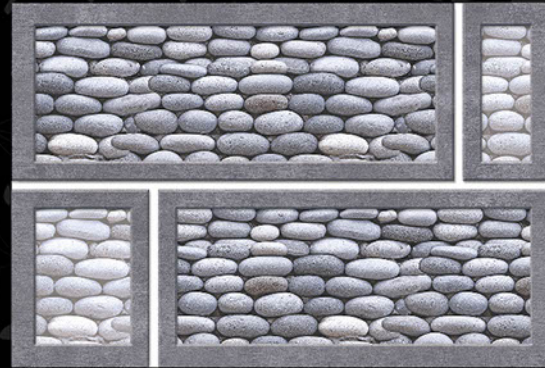

MOZARO TILES

Bringing Luxury into Your Home

Digital
Wall Tiles

durst Printing

mozarotiles@gmail.com

GLOSSY
ELEVATION SERIES
300x450 mm

6524

MOZARO
TILES