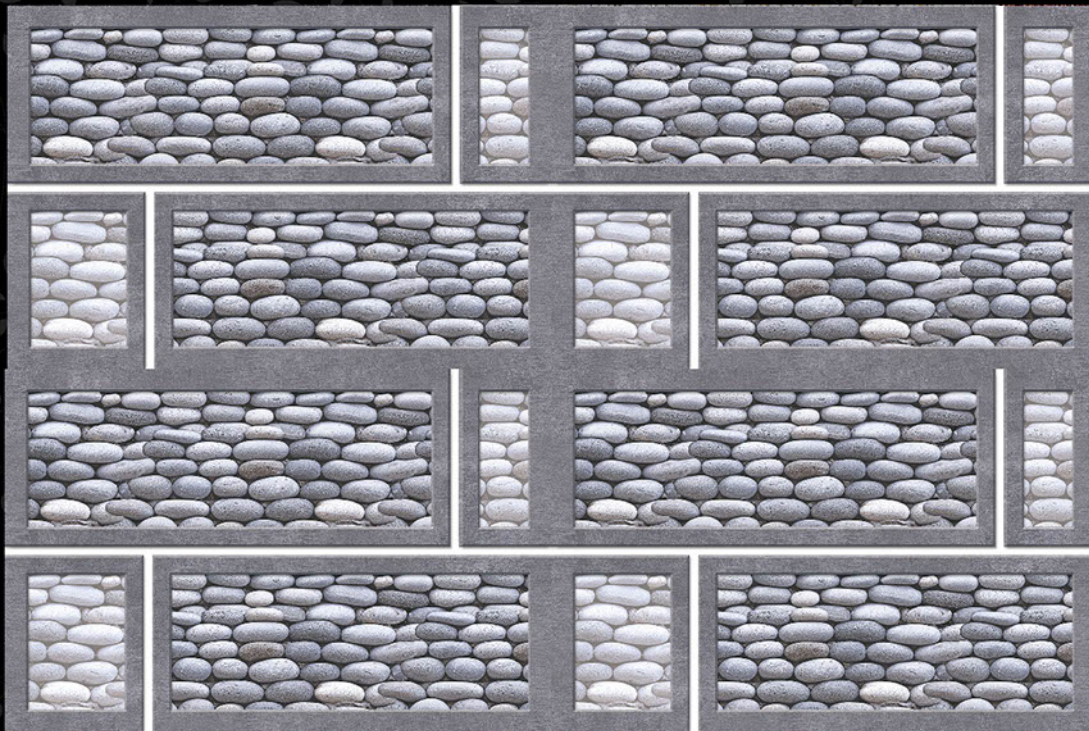

MOZARO TILES

Bringing Luxury into Your Home

Digital
Wall Tiles

durst Printing

mozarotiles@gmail.com

GLOSSY
ELEVATION SERIES
300x450 mm

6524

MOZARO
TILES