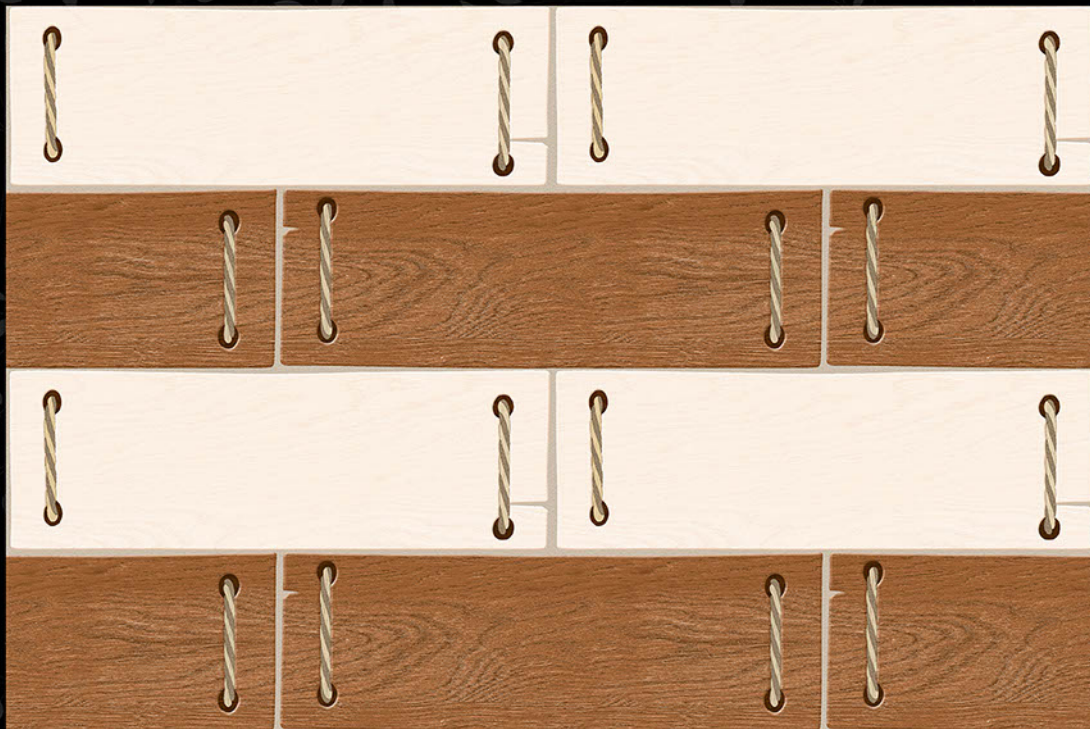

Digital
Wall Tiles

durst Printing

mozarotiles@gmail.com

GLOSSY
ELEVATION SERIES
300x450 mm

6528

MOZARO
TILES

Bringing Luxury into Your Home

Digital
Wall Tiles