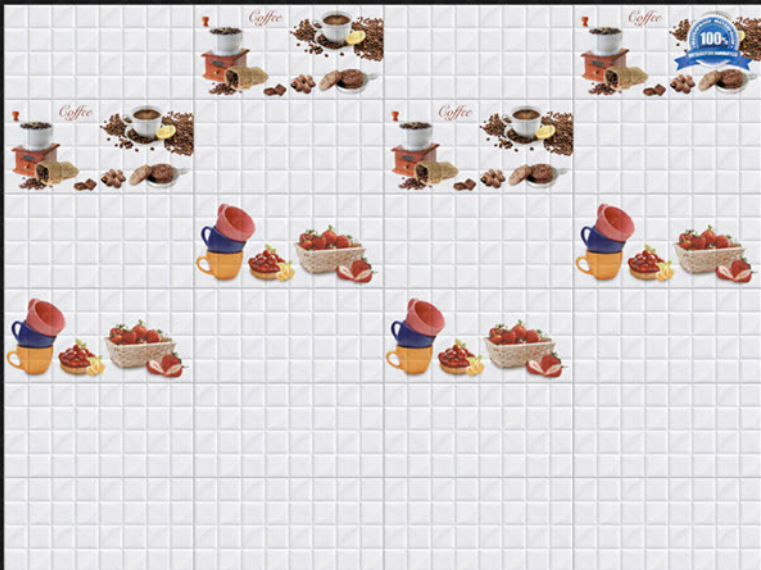

KITCHEN SERIES
Glossy 600x300mm

SUPER WHITE

30002 HL01

30002 HL02

30002 LT

30003 HL01

30003 HL02

30003 LT