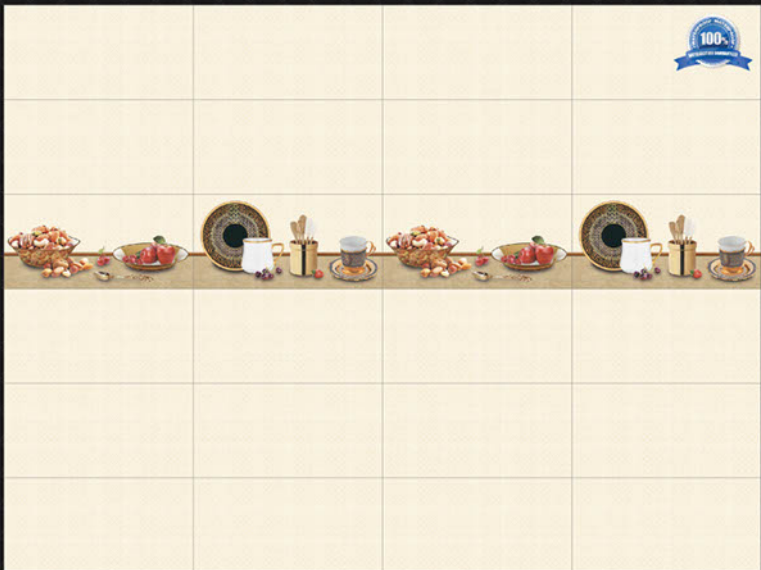

KITCHEN SERIES
Glossy 600x300mm

30006 HL01

30006 HL02

30006 LT

30007 HL01

30007 HL02

30007 LT

MOZARO
TILES