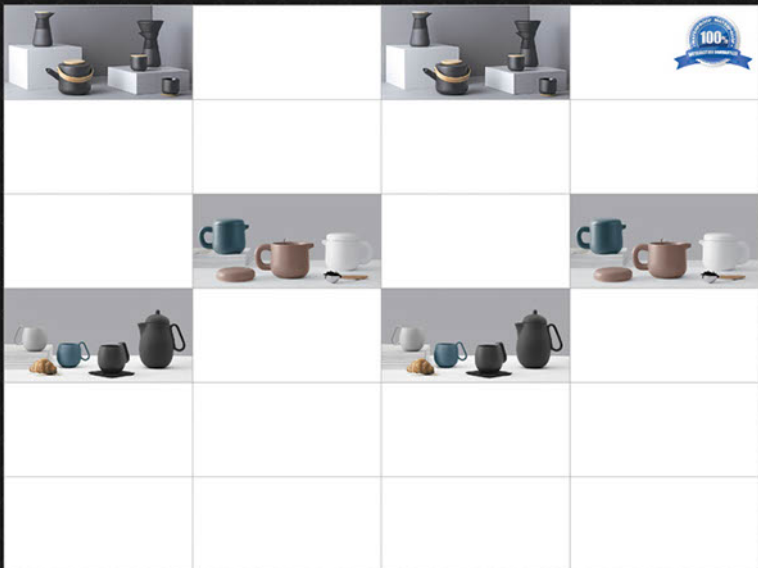

KITCHEN SERIES
Glossy 600x300mm

SUPER WHITE

30013 HL01

30013 HL02

30013 HL03

SUPER WHITE

MOZARO
TILES

Bringing Luxury Into Your Home