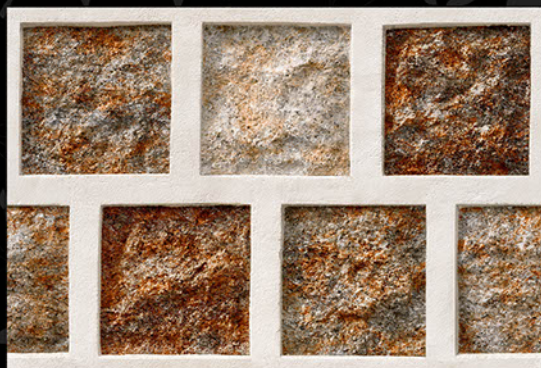

6001-(R)

MOZARO TILES

Bringing Luxury into Your Home

Digital
Wall Tiles

durst Printing

mozarotiles@gmail.com

ELEVATION_SERIES
300x450 mm

6002-(R)