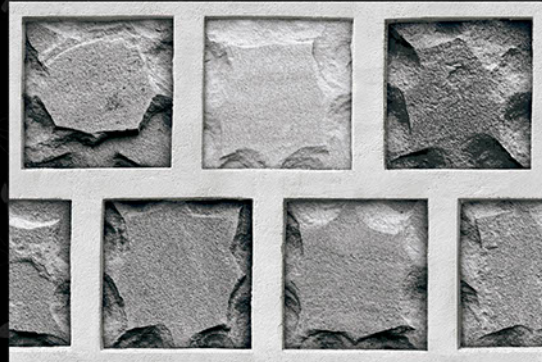

Bringing Luxury into Your Home

Digital
Wall Tiles

durst Printing

mozarotiles@gmail.com

ELEVATION SERIES
300x450 mm

6022-(R)

MOZARO
TILES

Bringing Luxury into Your Home