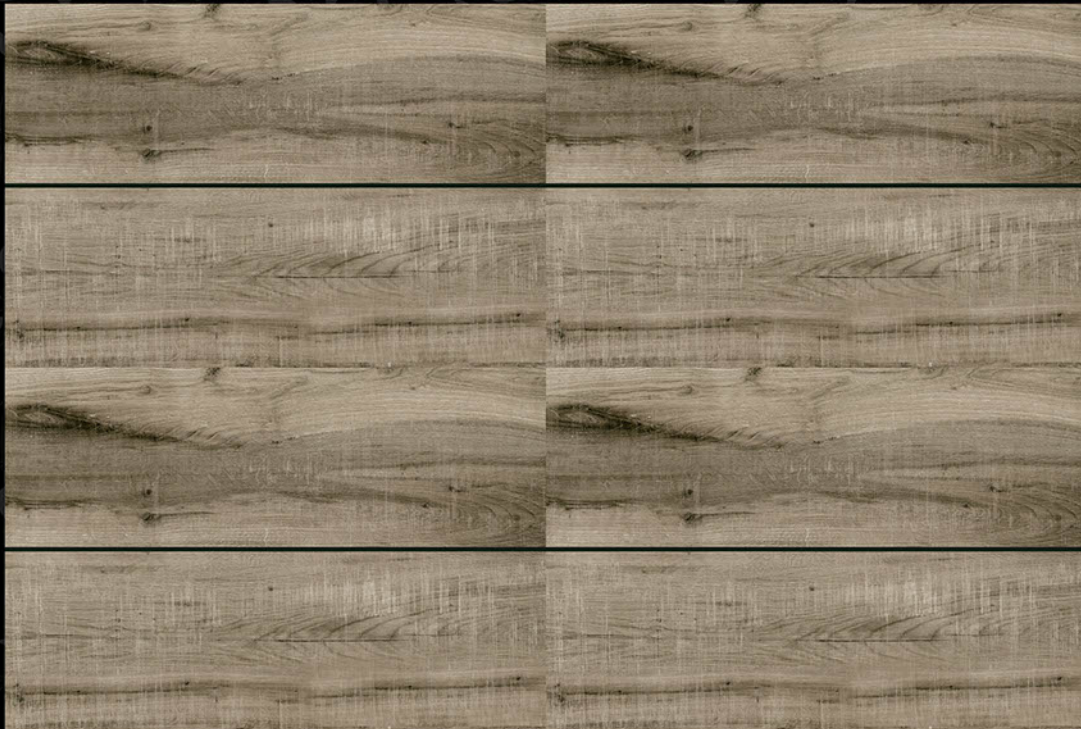

Digital
Wall Tiles

durst Printing

mozarotiles@gmail.com

ELEVATION_SERIES

300x450 mm

6013

MOZARO
TILES

Bringing Luxury into Your Home