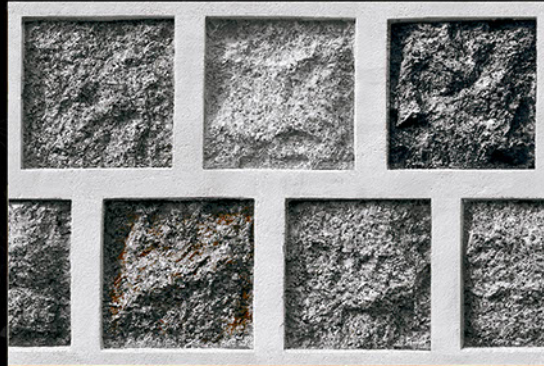

MOZARO TILES

Bringing Luxury into Your Home

Digital
Wall Tiles

durst Printing

mozarotiles@gmail.com

ELEVATION SERIES
300x450 mm

6038-(R)