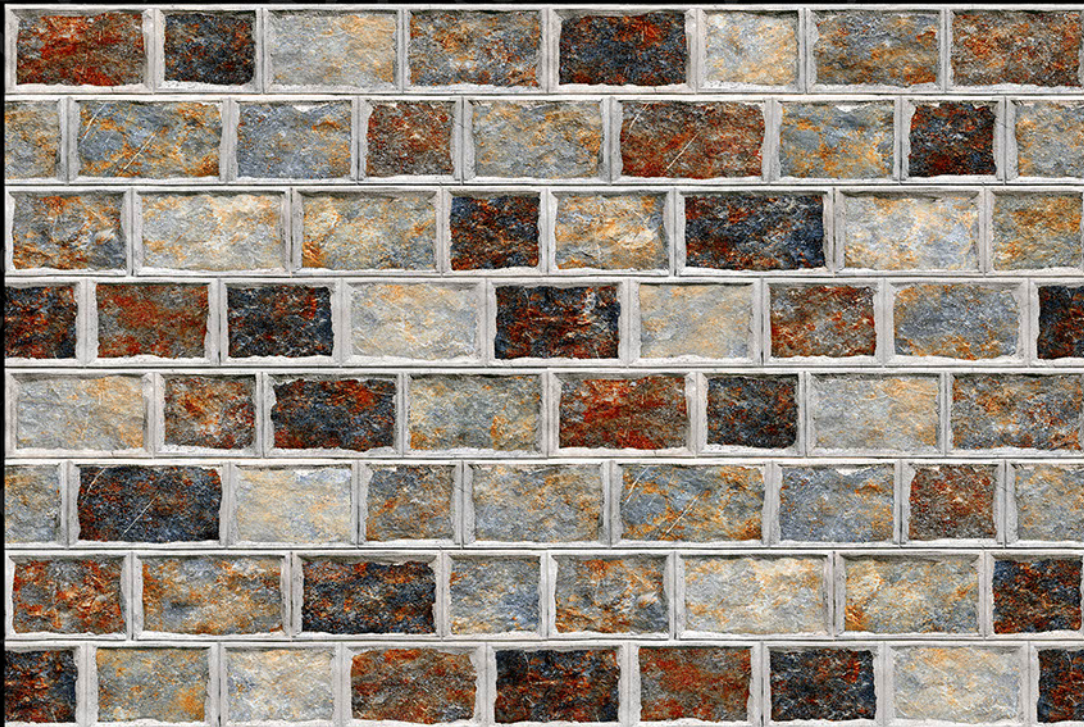

MOZARO TILES

Bringing Luxury into Your Home

Digital
Wall Tiles

durst Printing

mozarotiles@gmail.com

ELEVATION SERIES
300x450 mm

6017-(R)