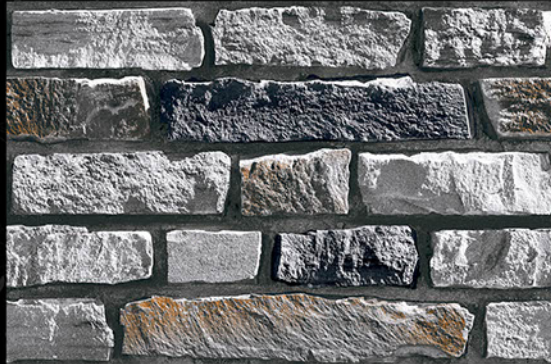

ELEVATION SERIES
300x450 mm

6017-(R)

MOZARO TILES

Bringing Luxury into Your Home

Digital
Wall Tiles

durst Printing

mozarotiles@gmail.com

ELEVATION SERIES
300x450 mm