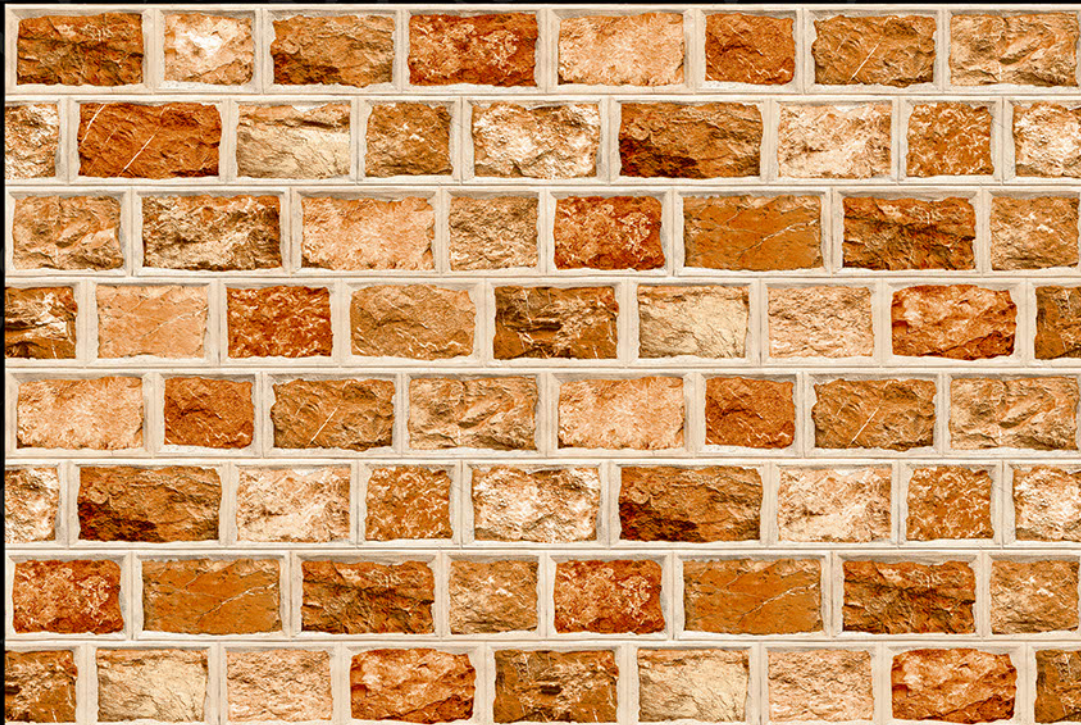

MOZARO TILES

Bringing Luxury into Your Home

Digital
Wall Tiles

durst Printing

mozarotiles@gmail.com

ELEVATION_SERIES

300x450 mm

6004-(R)