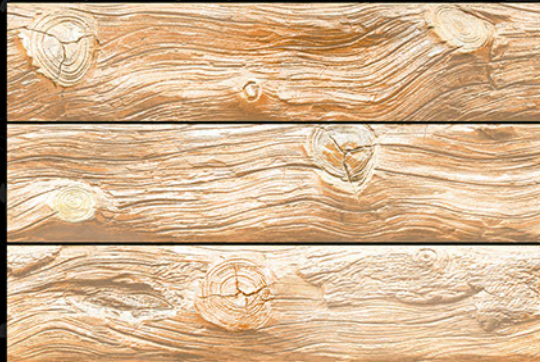

6041

MOZARO TILES

Bringing Luxury into Your Home

Digital
Wall Tiles

durst Printing

mozarotiles@gmail.com

ELEVATION SERIES
300x450 mm

6043-(R)