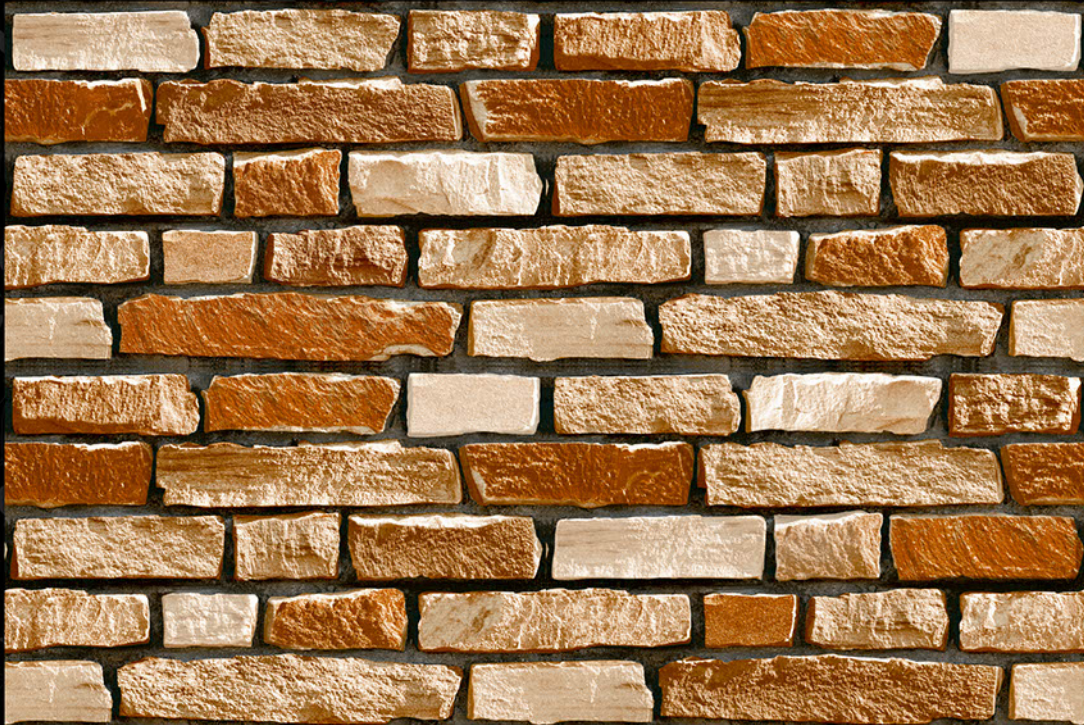

Bringing Luxury into Your Home

Digital
Wall Tiles

durst Printing

mozarotiles@gmail.com

ELEVATION_SERIES

300x450 mm

6011-(R)

MOZARO TILES