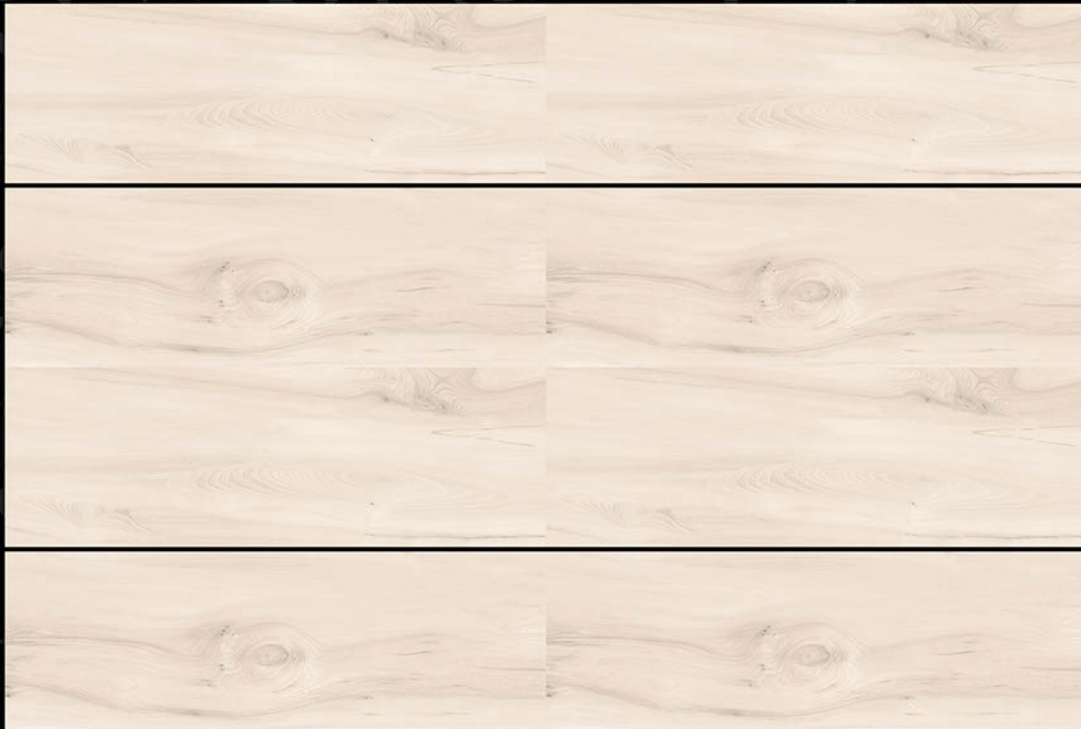

MOZARO TILES

Bringing Luxury into Your Home

Digital
Wall Tiles

durst Printing

mozarotiles@gmail.com

ELEVATION_SERIES

300x450 mm

6032