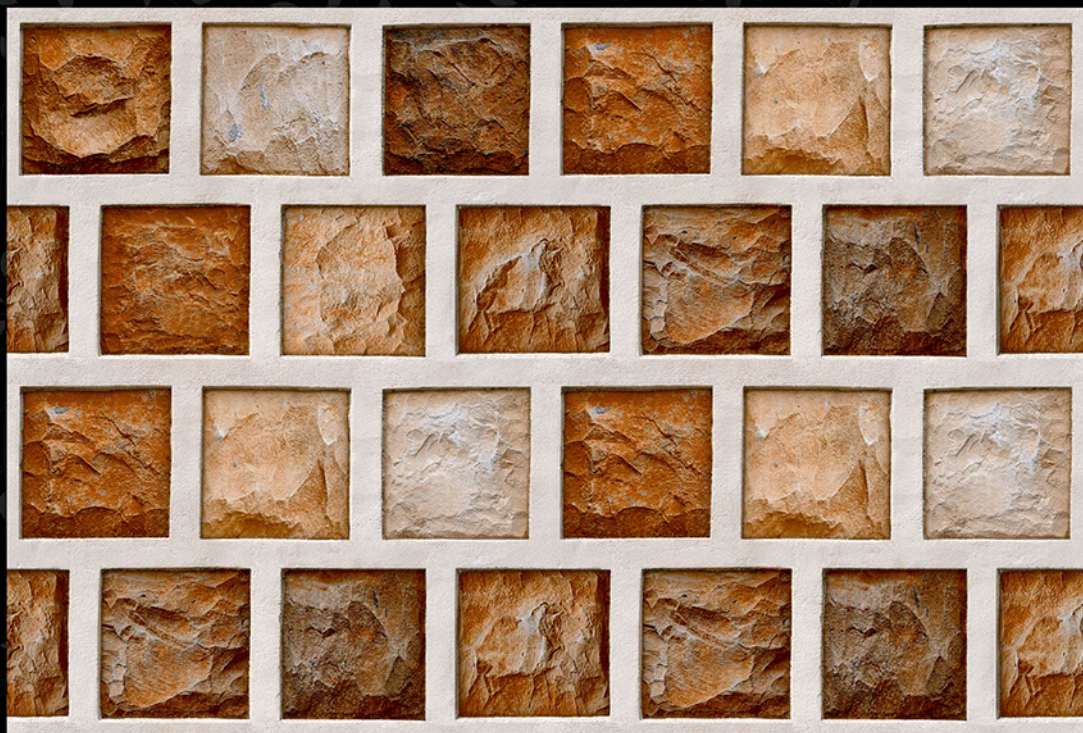

MOZARO TILES

Bringing Luxury into Your Home

Digital Wall Tiles

durst Printing

mozarotiles@gmail.com

ELEVATION SERIES
300x450 mm

6030-(R)