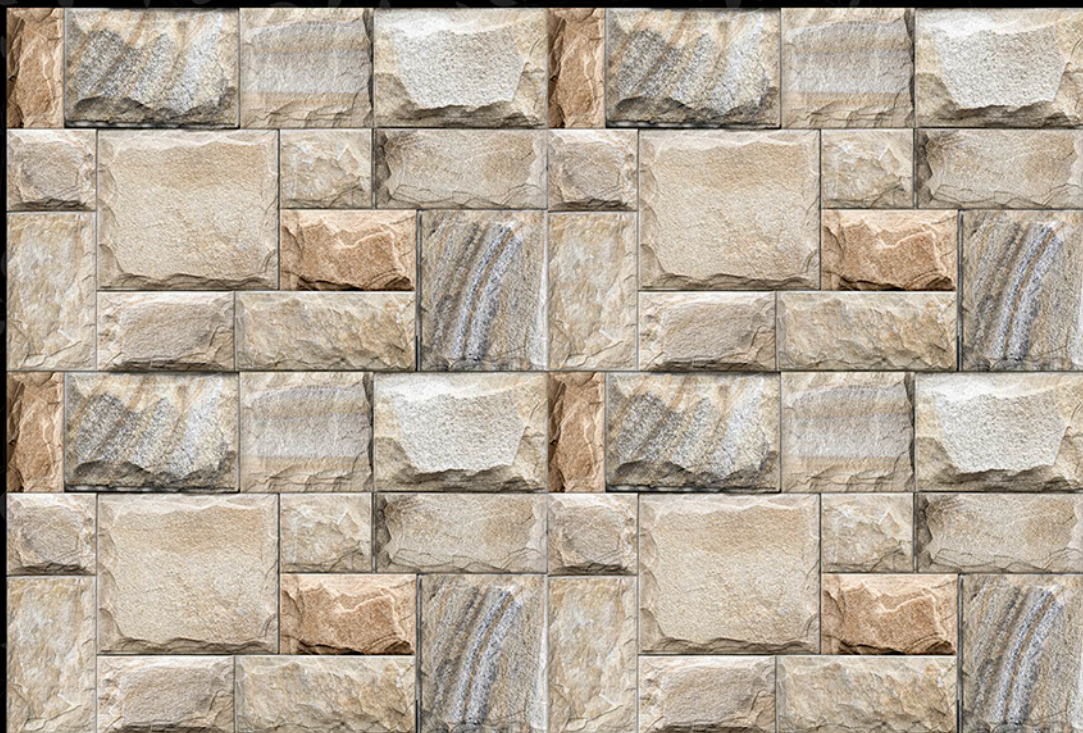

MOZARO
TILES

Bringing Luxury into Your Home

Digital
Wall Tiles

durst Printing

mozarotiles@gmail.com

ELEVATION SERIES
300x450 mm

6052