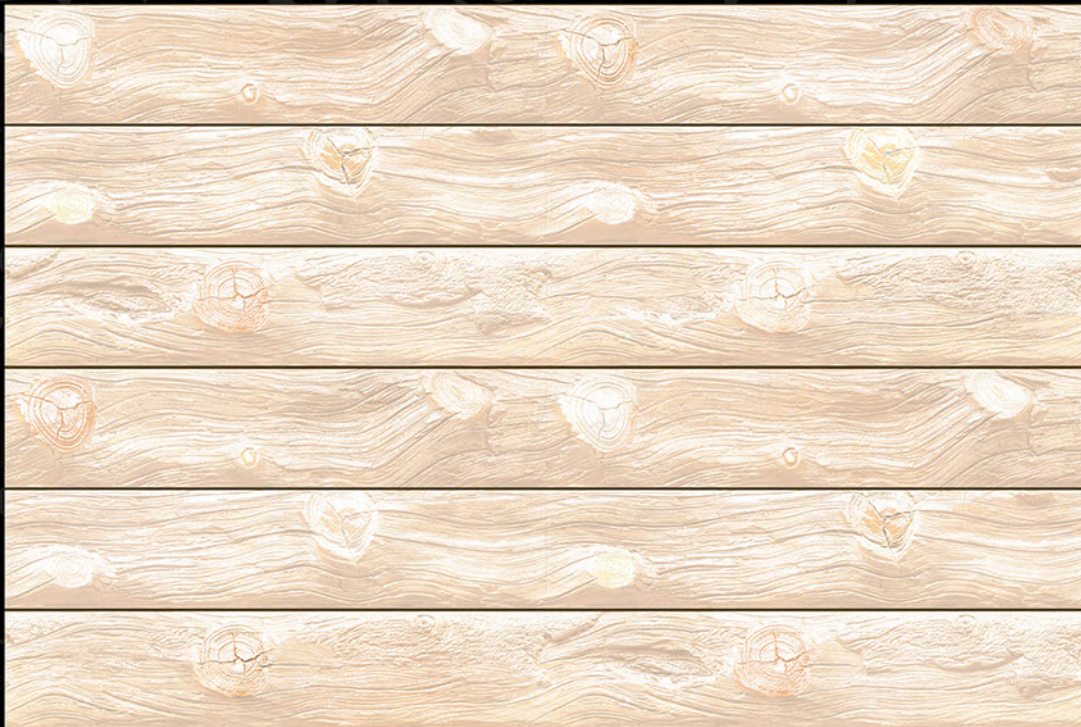

MOZARO
TILES

Bringing Luxury into Your Home

Digital
Wall Tiles

durst Printing

mozarotiles@gmail.com

ELEVATION SERIES
300x450 mm

6025-(R)