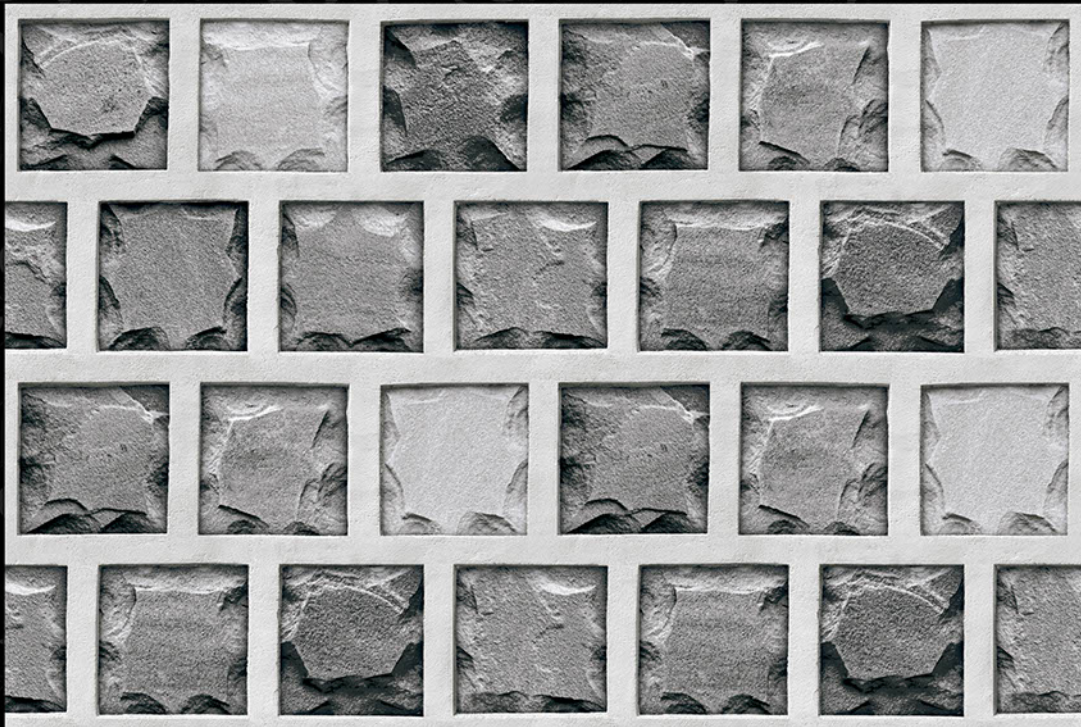

Bringing Luxury into Your Home

Digital
Wall Tiles

durst Printing

mozarotiles@gmail.com

ELEVATION SERIES
300x450 mm

6022-(R)

MOZARO
TILES

Bringing Luxury into Your Home