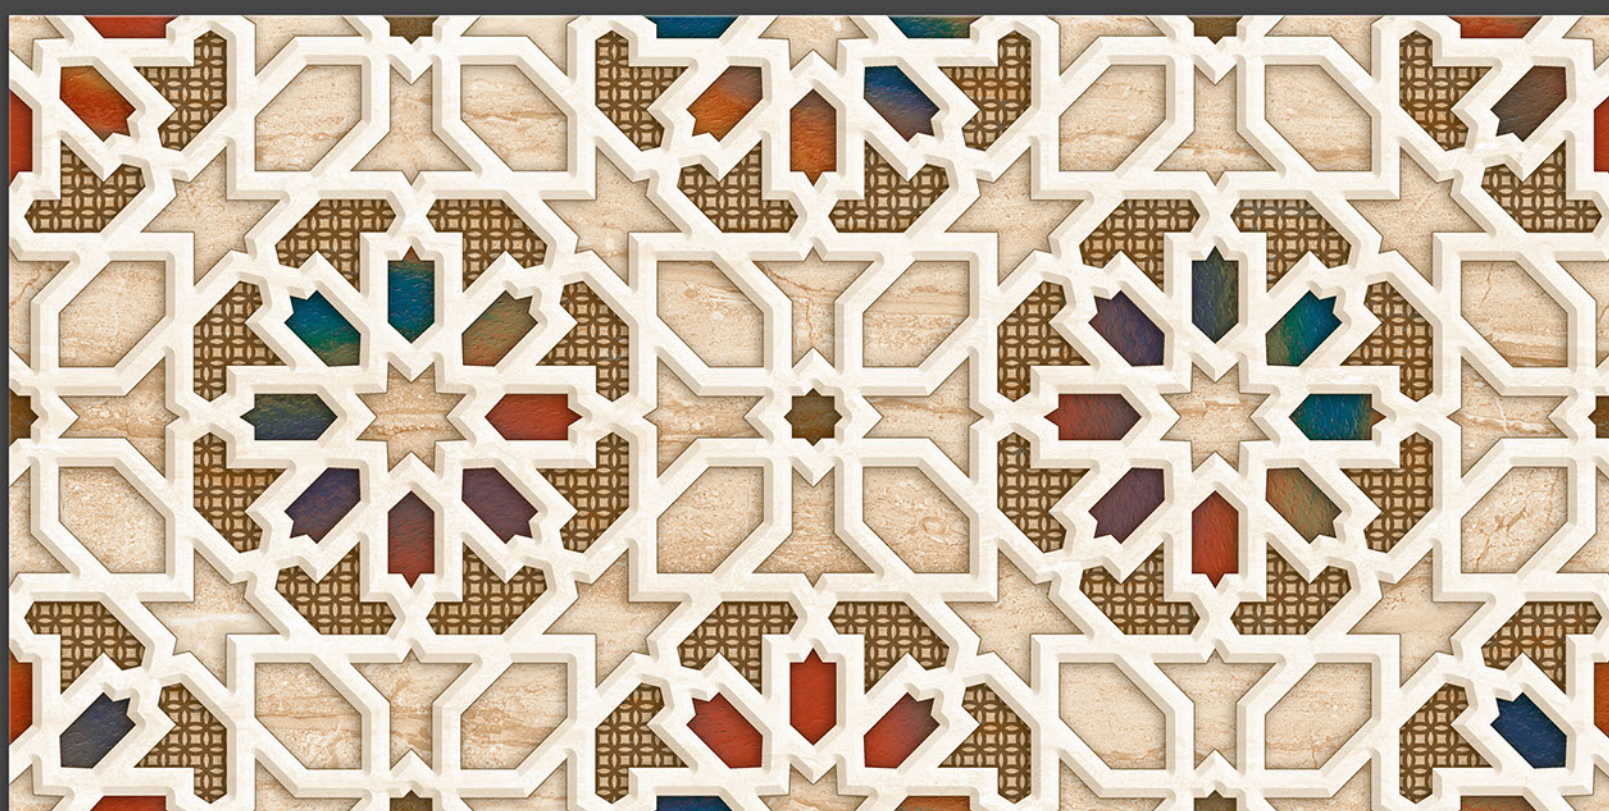

10110-HL-1