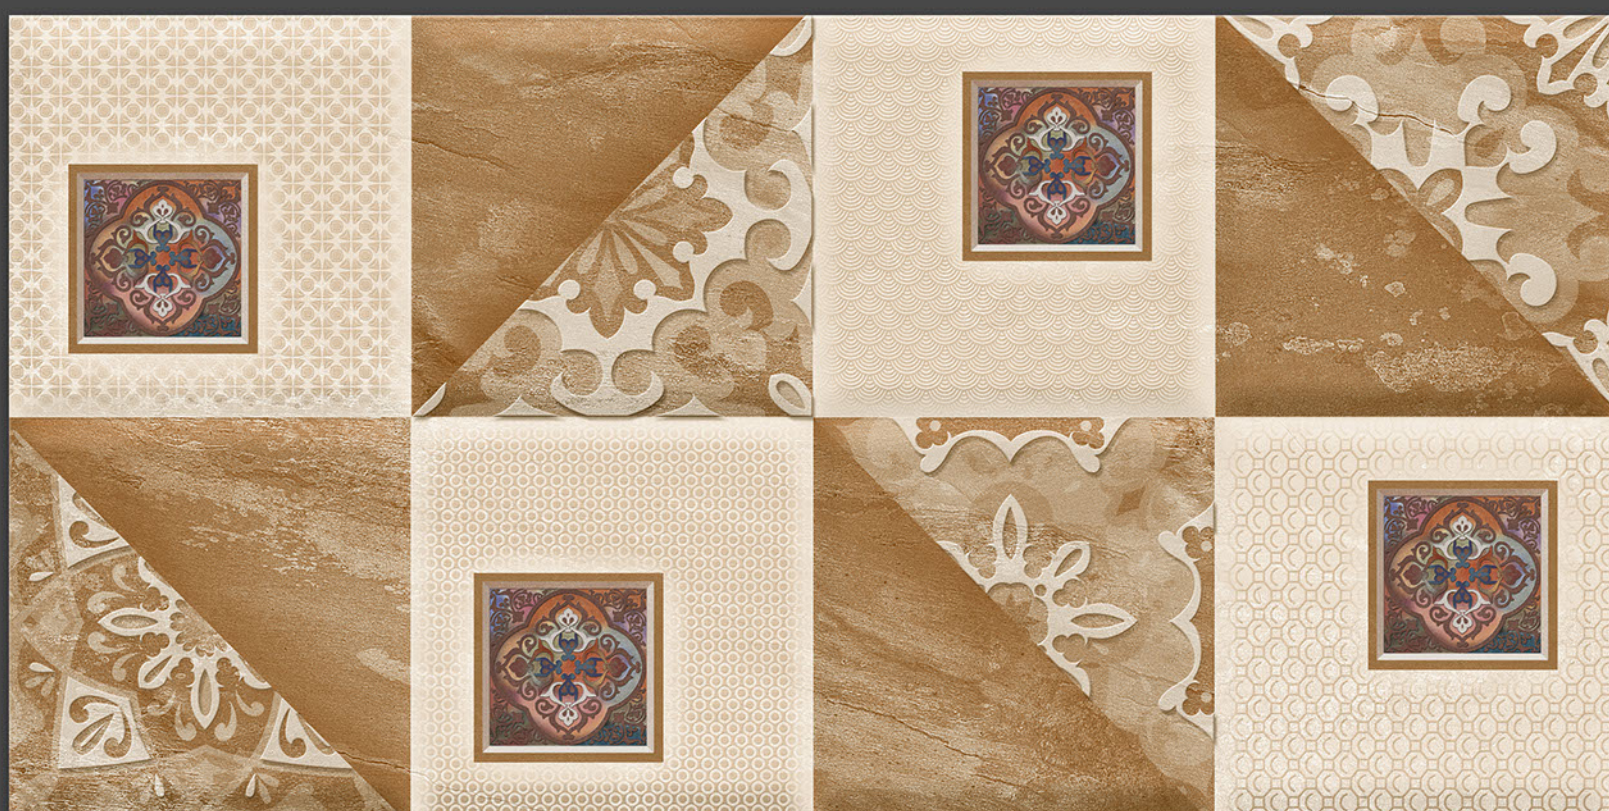

300x600 mm

10096-LT_(R)

10096-HL-2

10096-DK_(R)

MOZARO
TILES

DIGITAL
WALL TILES

GLOSSY
300x600 mm

10097-LT_(R)