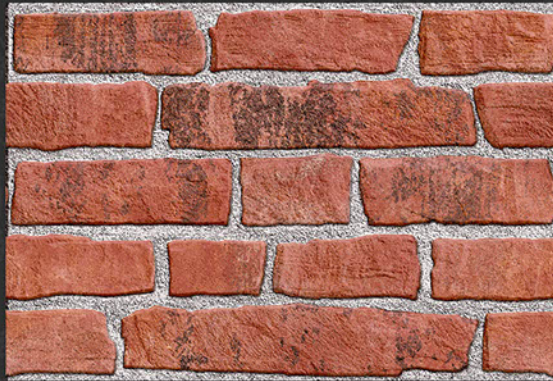

# MOZARO TILES

*Bringing Luxury into Your Home*

Digital  
Wall Tiles

durst Printing

mozarotiles@gmail.com

MATT ELEVATION  
300x450 mm

6247