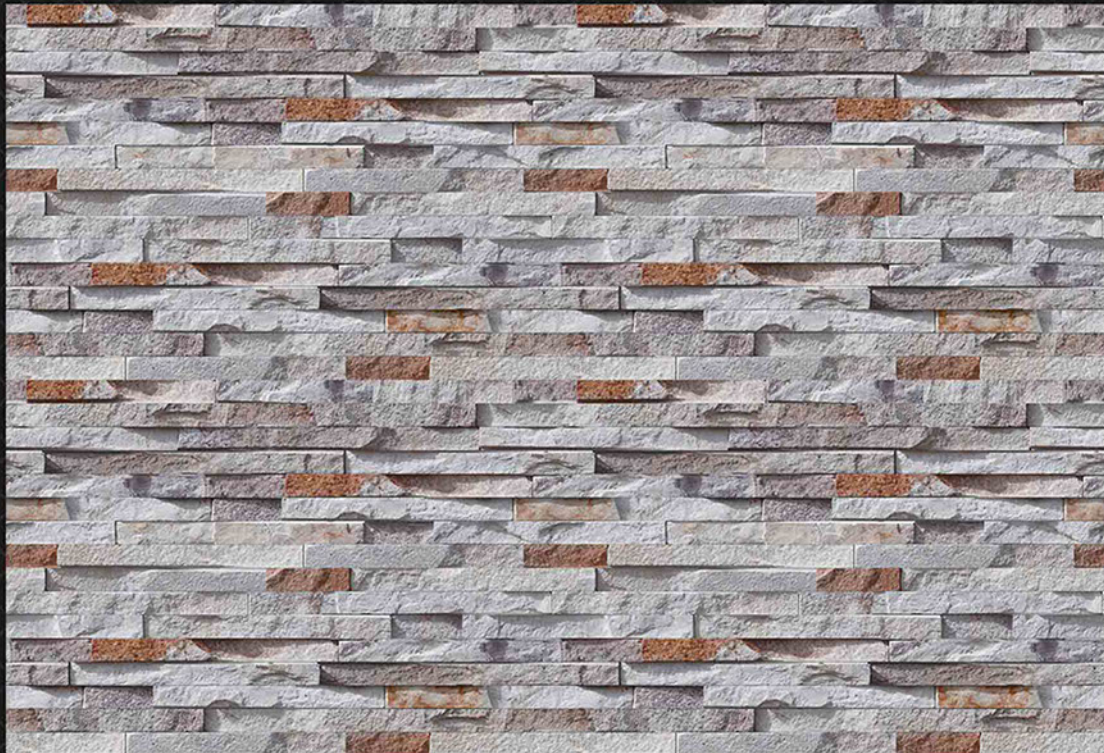

ELEVATION SERIES

450x300mm

SATIN MATT

6208