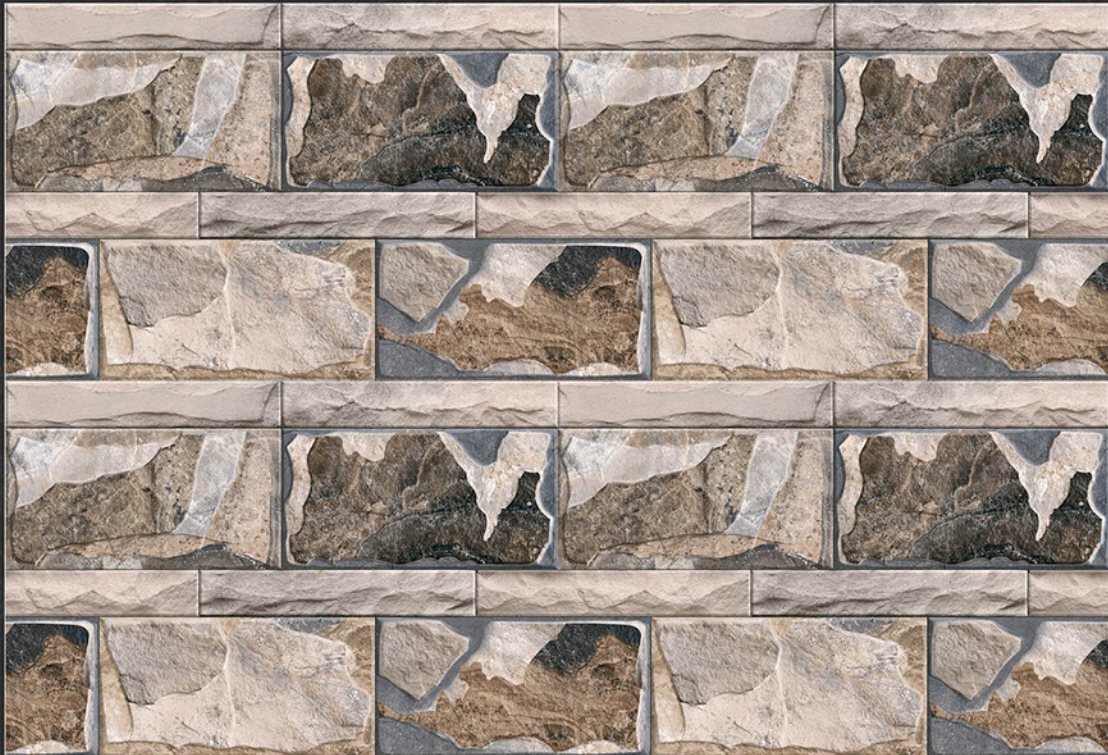

# MOZARO TILES

*Bringing Luxury into Your Home*

Digital  
Wall Tiles

durst Printing

mozarotiles@gmail.com

MATT ELEVATION  
300x450 mm

6242