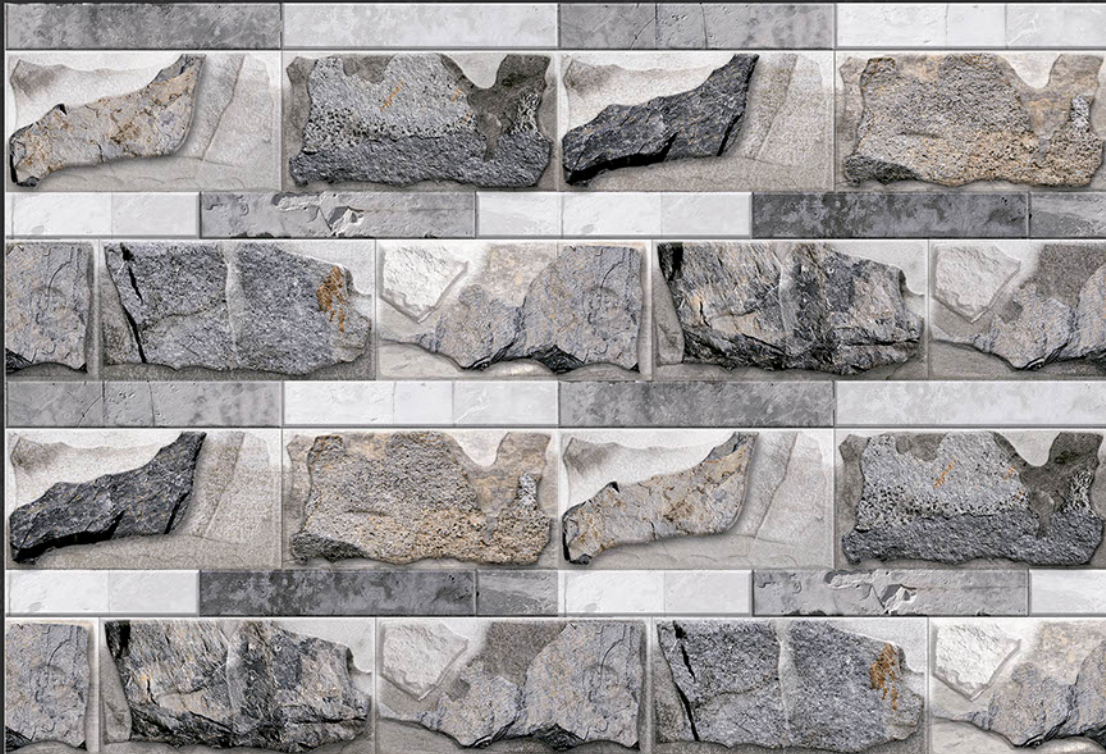

# MOZARO TILES

*Bringing Luxury into Your Home*

Digital  
Wall Tiles

durst Printing

mozarotiles@gmail.com

MATT ELEVATION  
300x450 mm

6239