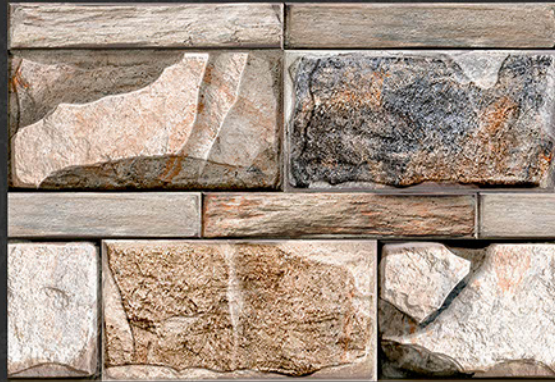

*Bringing Luxury into Your Home*

Digital  
Wall Tiles

durst Printing

mozarotiles@gmail.com

MATT ELEVATION  
300x450 mm

6233