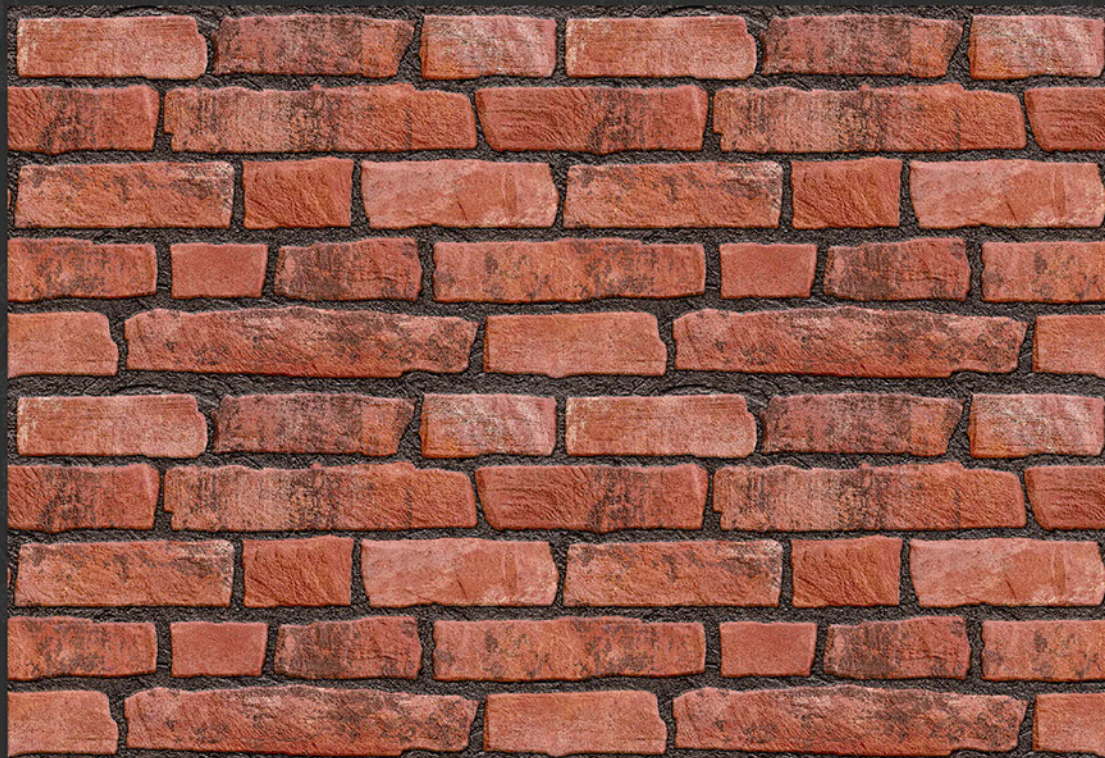

# MOZARO TILES

*Bringing Luxury into Your Home*

Digital  
Wall Tiles

durst Printing

mozarotiles@gmail.com

MATT ELEVATION  
300x450 mm

6246