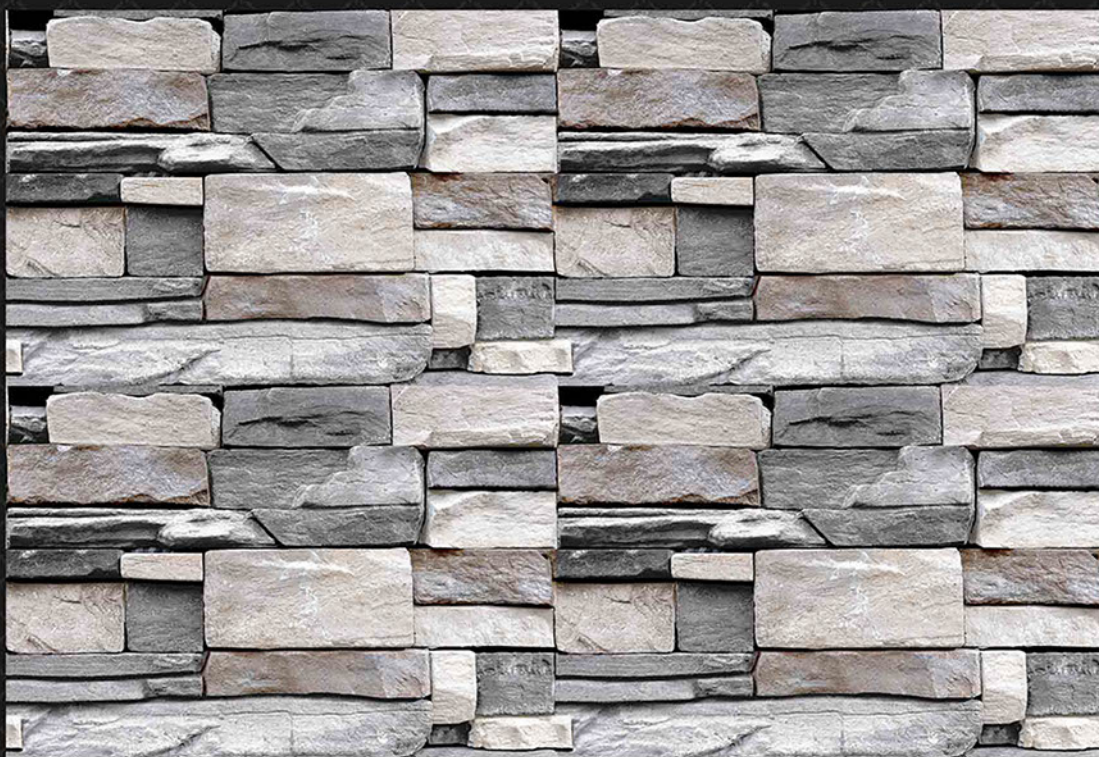

6204

ELEVATION SERIES

450x300mm

SATIN MATT

6205

ELEVATION SERIES

450x300mm

SATIN MATT