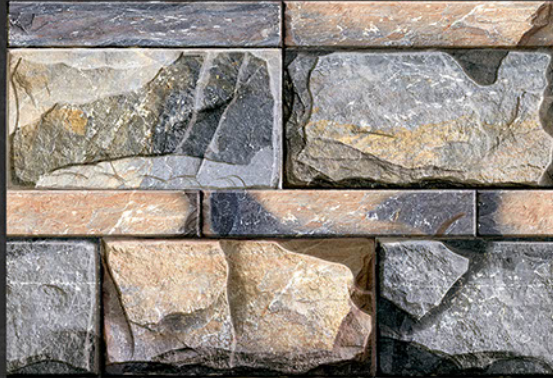

# MOZARO TILES

*Bringing Luxury into Your Home*

Digital  
Wall Tiles

durst Printing

mozarotiles@gmail.com

MATT ELEVATION  
300x450 mm

6235