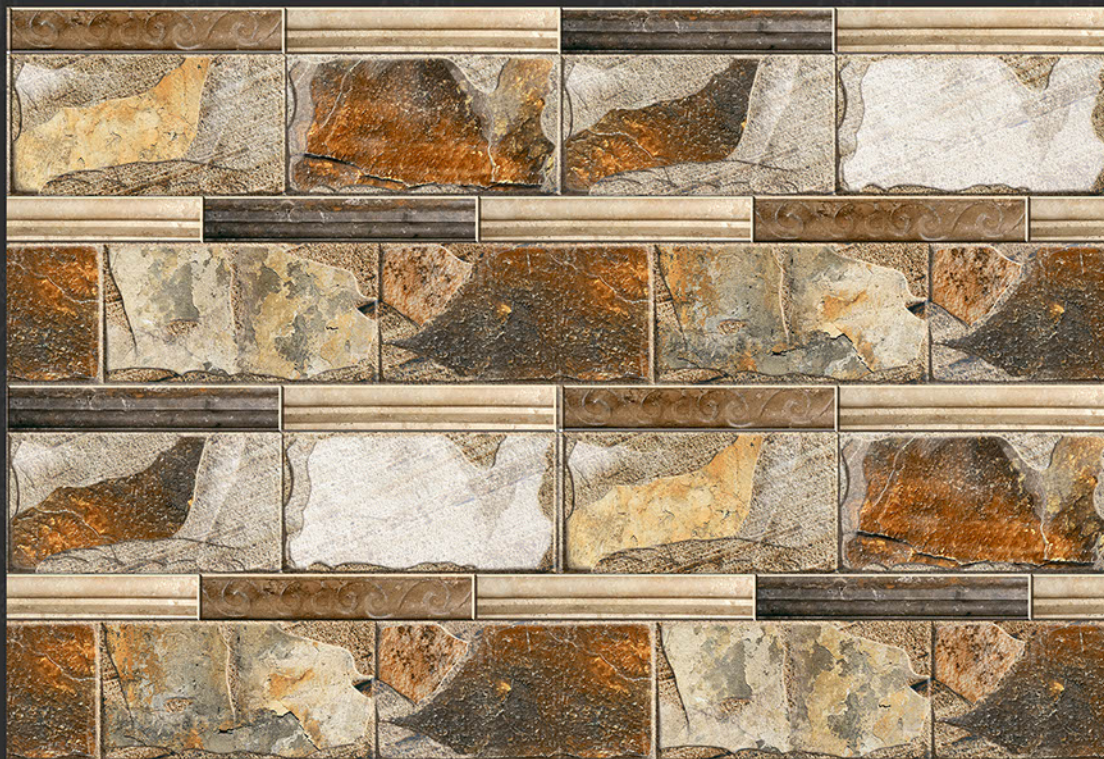

# MOZARO TILES

*Bringing Luxury into Your Home*

Digital  
Wall Tiles

durst Printing

mozarotiles@gmail.com

MATT ELEVATION  
300x450 mm

6238