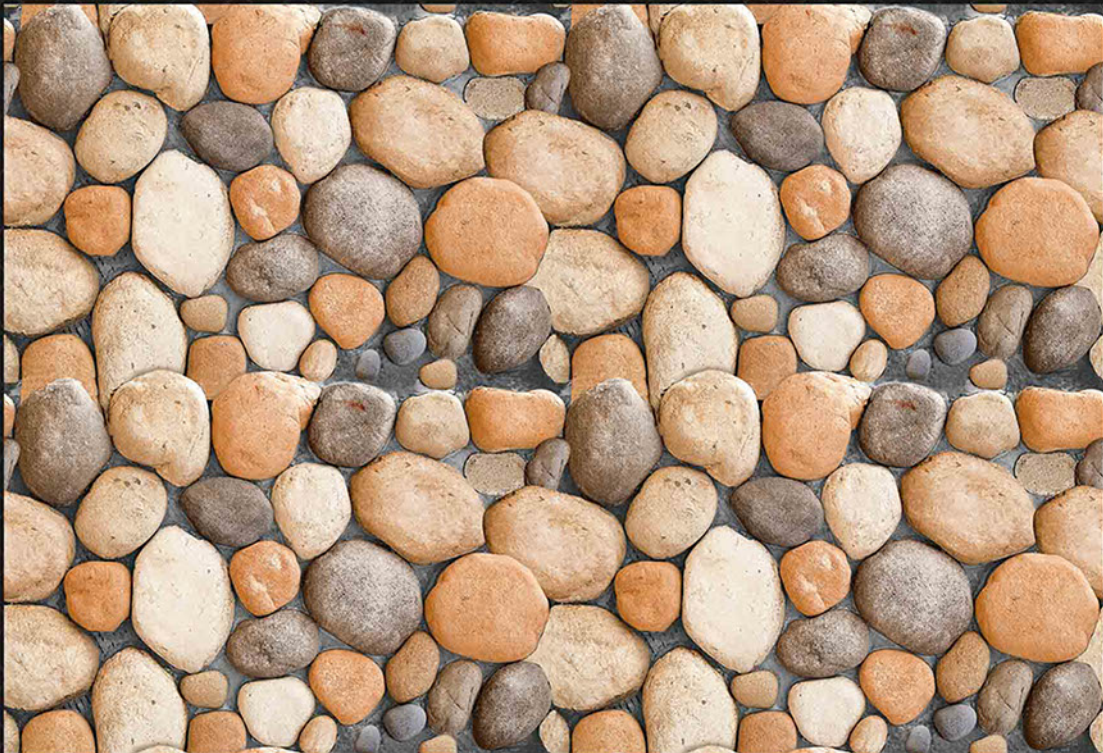

6206

ELEVATION SERIES

450x300mm

SATIN MATT

6207

ELEVATION SERIES

450x300mm

SATIN MATT