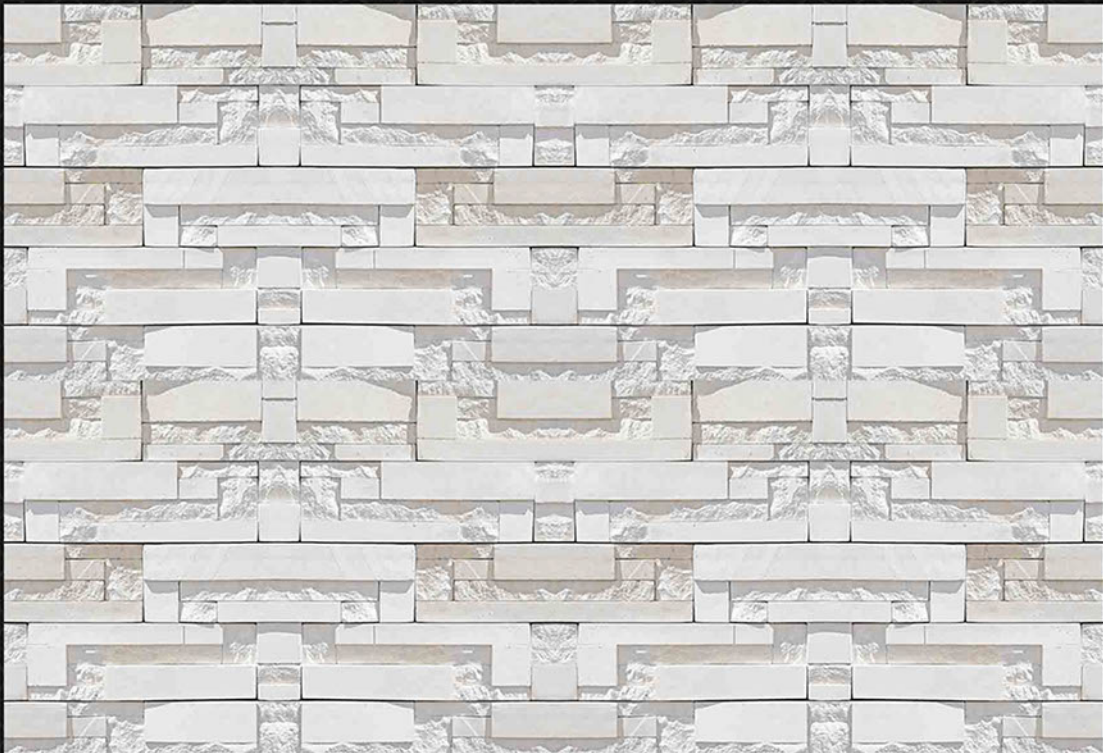

ELEVATION SERIES

450x300mm

SATIN MATT

6206