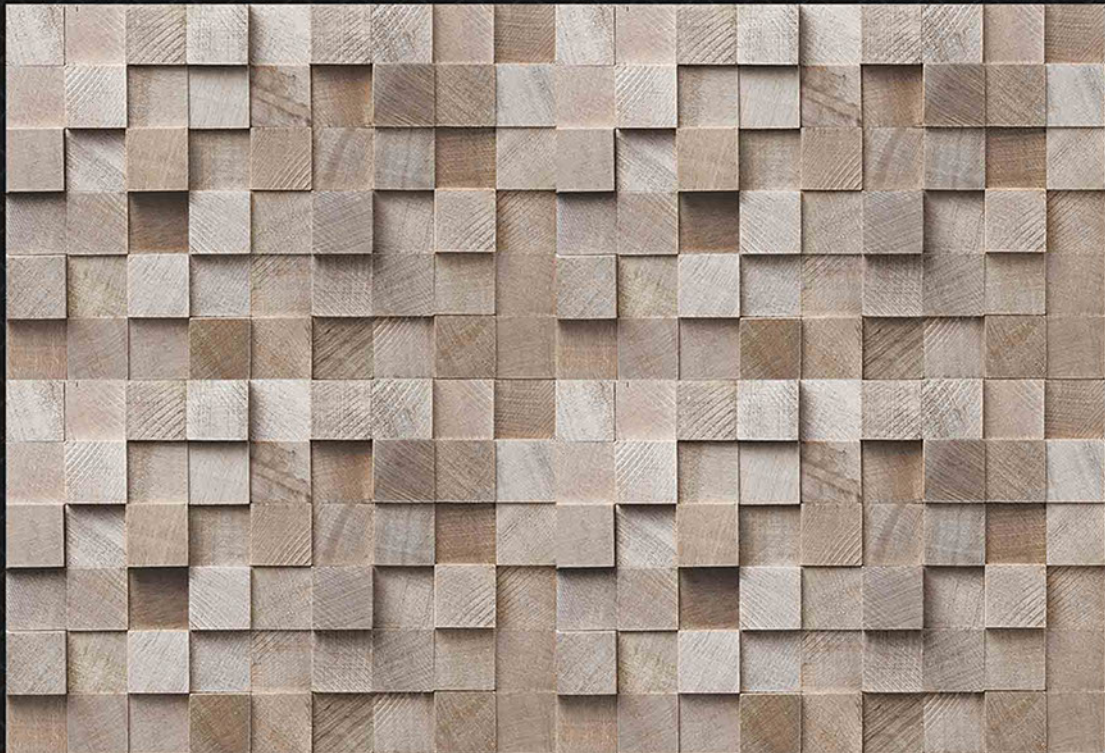

6216

ELEVATION SERIES

450x300mm

SATIN MATT

6217

ELEVATION SERIES

450x300mm

SATIN MATT