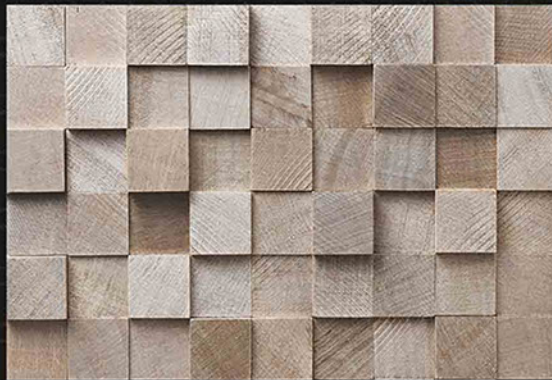

6216

ELEVATION SERIES

450x300mm

SATIN MATT

6217

ELEVATION SERIES

450x300mm

SATIN MATT