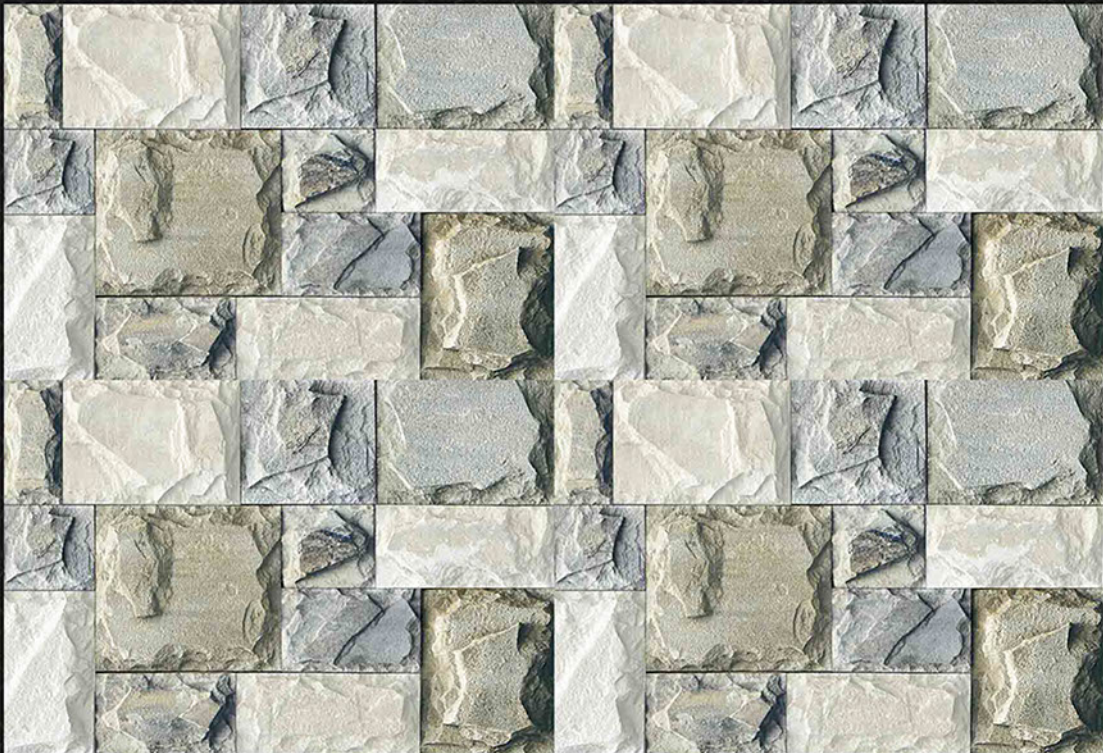

ELEVATION SERIES

450x300mm

SATIN MATT

6202