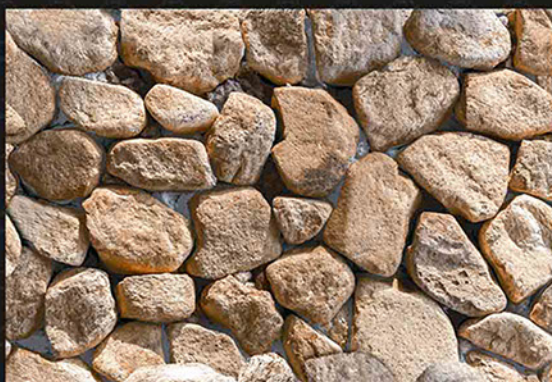

6216

ELEVATION SERIES

450x300mm

SATIN MATT

6217

ELEVATION SERIES

450x300mm

SATIN MATT