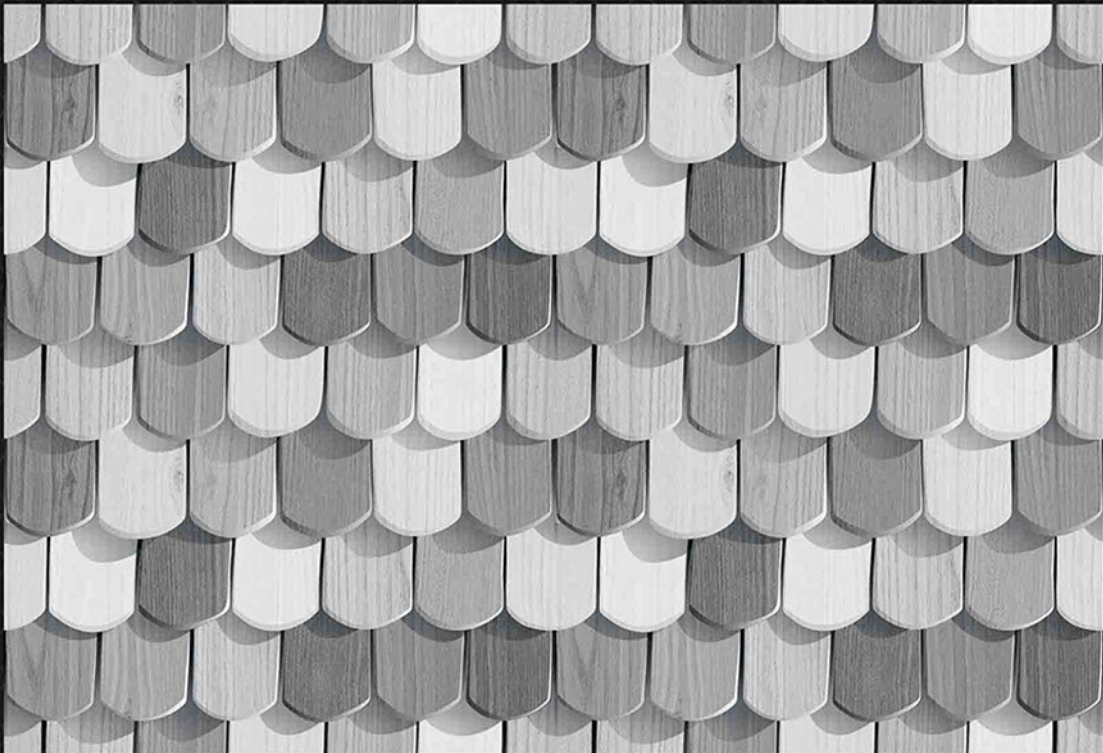

ELEVATION SERIES

450x300mm

SATIN MATT

6224