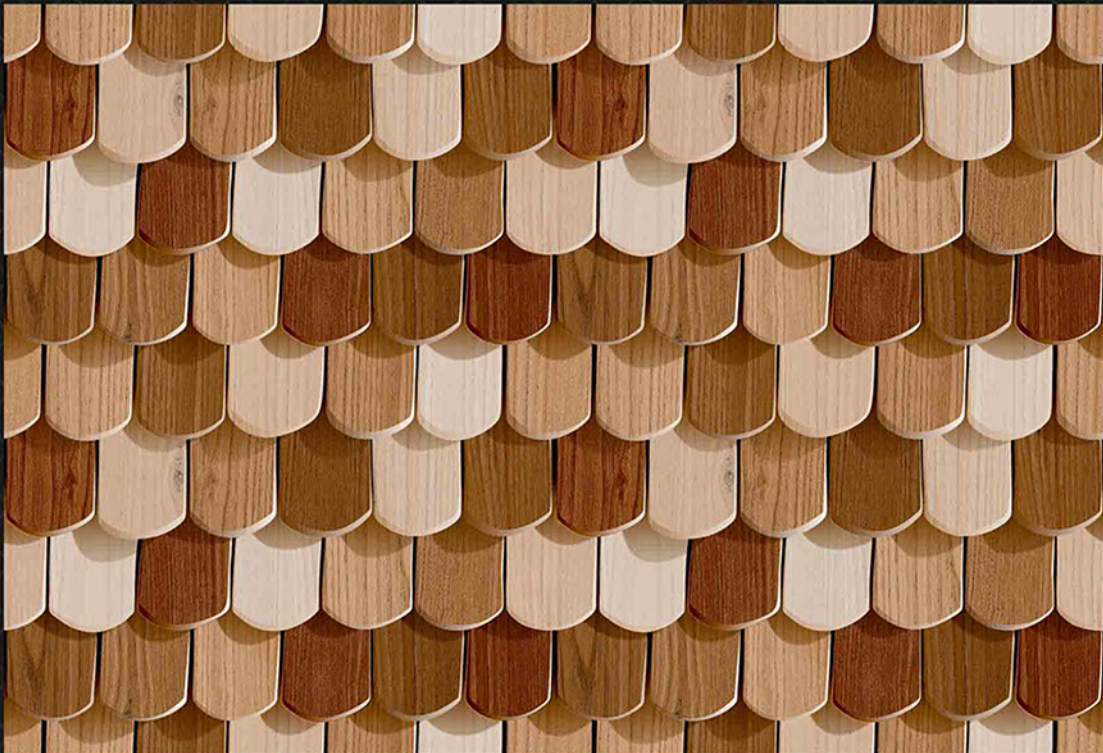

6224

ELEVATION SERIES

450x300mm

SATIN MATT

6225

ELEVATION SERIES

450x300mm

SATIN MATT