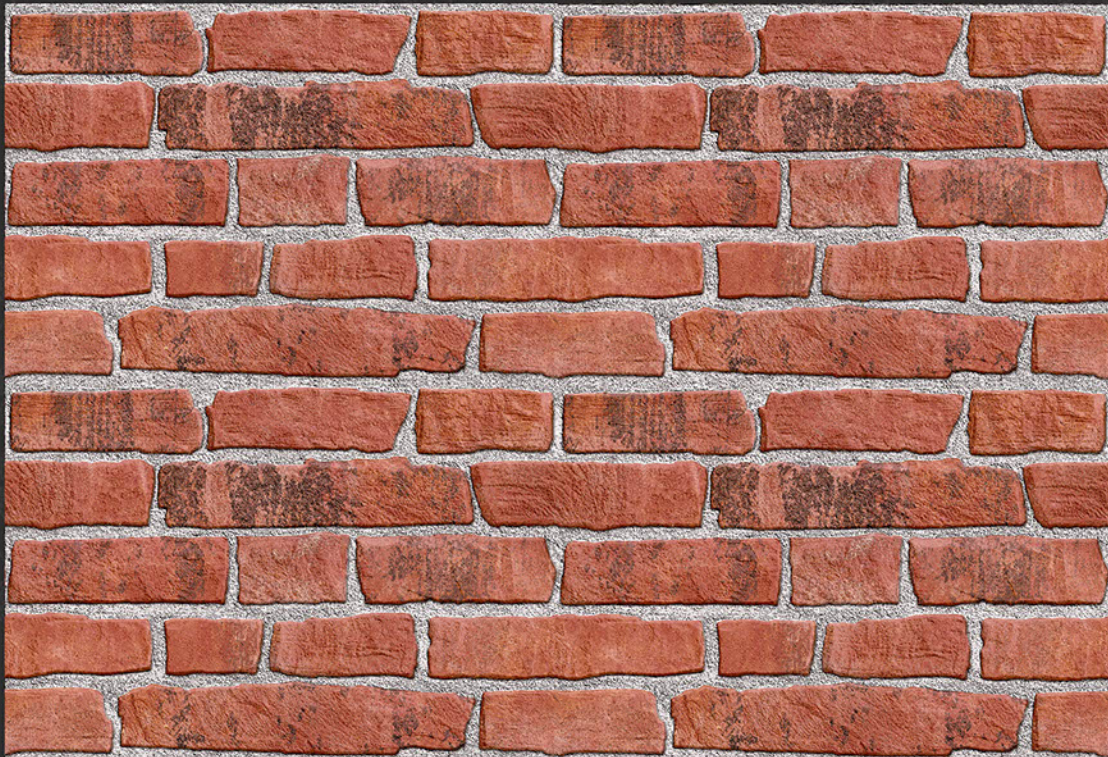

# MOZARO TILES

*Bringing Luxury into Your Home*

Digital  
Wall Tiles

durst Printing

mozarotiles@gmail.com

MATT ELEVATION  
300x450 mm

6247