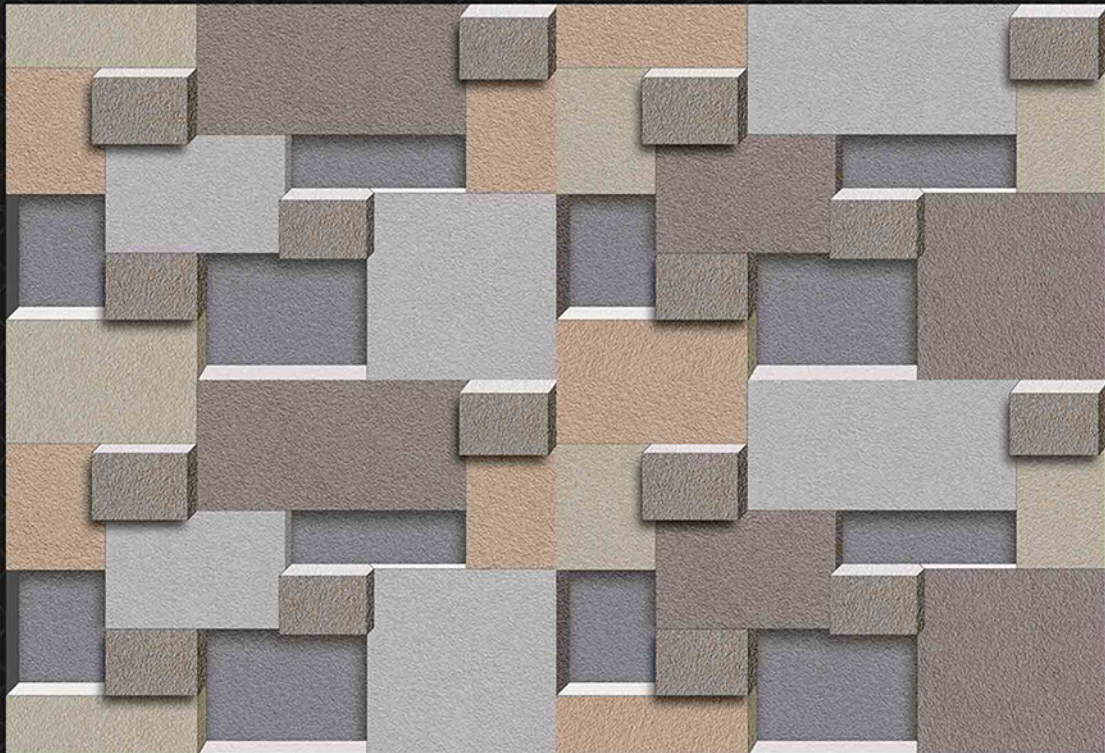

6210-(R)

ELEVATION SERIES

450x300mm

SATIN MATT

6211-(R)

ELEVATION SERIES

450x300mm

SATIN MATT