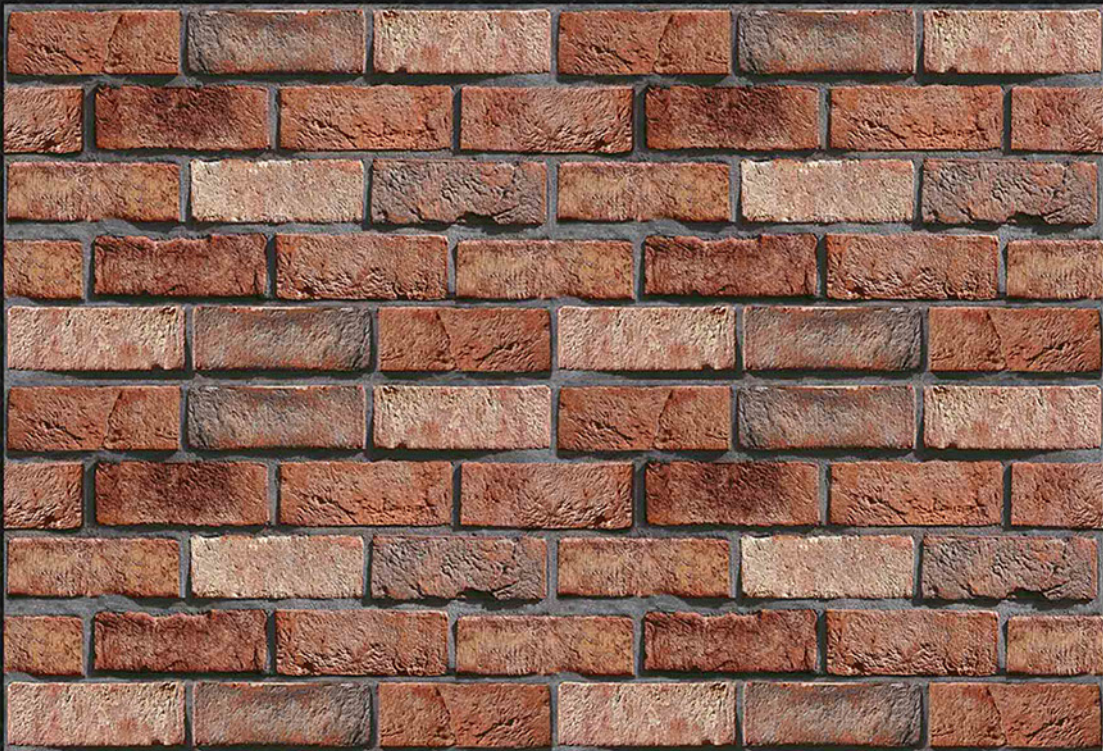

ELEVATION SERIES

450x300mm

SATIN MATT

6220