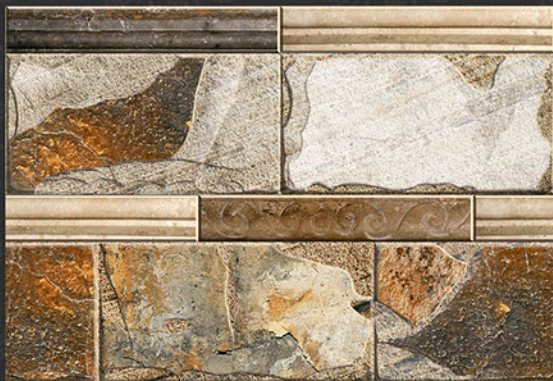

# MOZARO TILES

*Bringing Luxury into Your Home*

Digital  
Wall Tiles

durst Printing

mozarotiles@gmail.com

MATT ELEVATION  
300x450 mm

6238