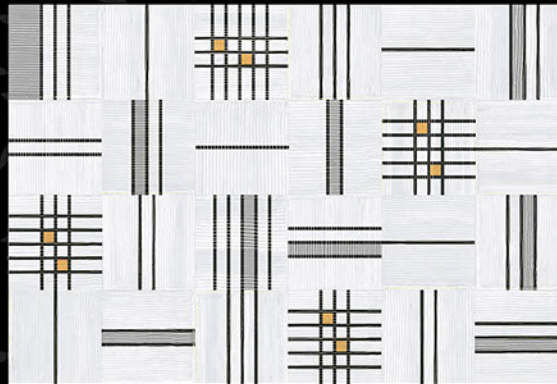

Bringing Luxury into Your Home

Digital
Wall Tiles

durst Printing

mozarotiles@gmail.com

GLOSSY SERIES

300x450 mm

1235 - L

1235 - HL - 1