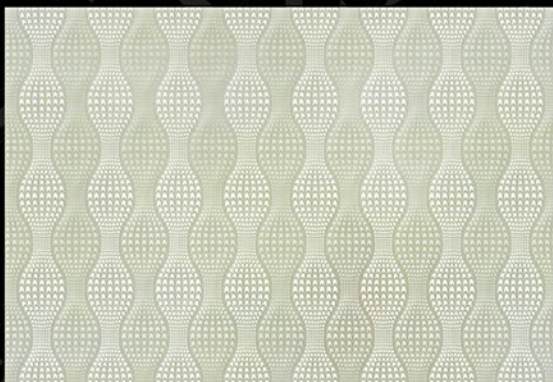

Bringing Luxury into Your Home

Digital
Wall Tiles

durst Printing

mozarotiles@gmail.com

GLOSSY SERIES

300x450 mm

1233 - L

1233 - HL - 1