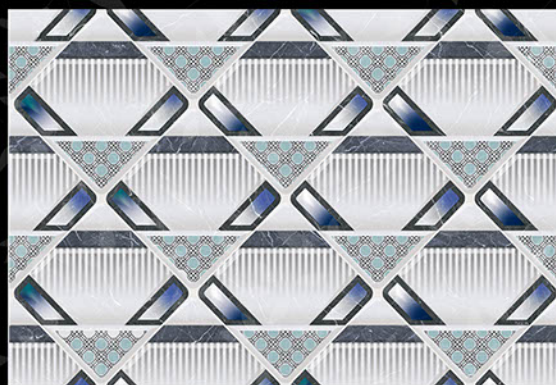

MOZARO
TILES

Bringing Luxury into Your Home

Digital
Wall Tiles

durst Printing

mozarotiles@gmail.com

GLOSSY SERIES

300x450 mm

1226-HL-1