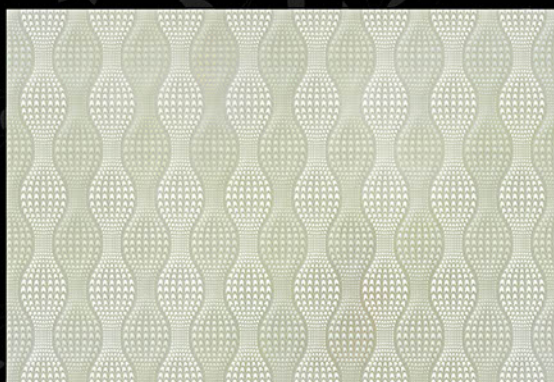

MOZARO
TILES

Bringing Luxury into Your Home

Digital
Wall Tiles

durst Printing

mozarotiles@gmail.com

GLOSSY SERIES

300x450 mm

1233 - D