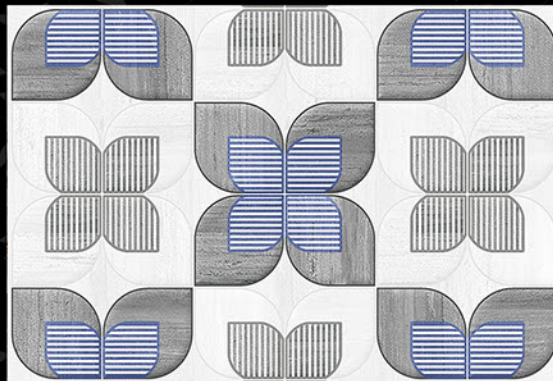

durst Printing

mozarotiles@gmail.com

GLOSSY SERIES

300x450 mm

1249 - L

1249 - HL - 1

1249 - D

MOZARO
TILES