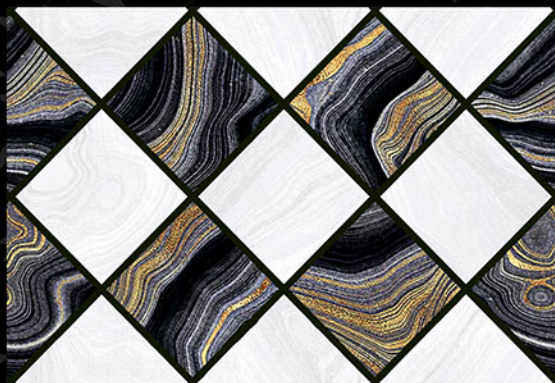

durst Printing

mozarotiles@gmail.com

GLOSSY SERIES

300x450 mm

1234 - L

1234 - HL - 2

1234 - D

MOZARO
TILES