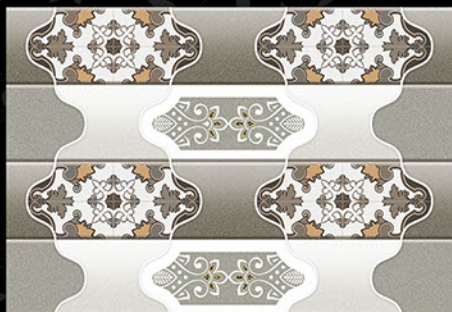

GLOSSY SERIES

300x450 mm

1215-L

1215-HL1

1215-HL2

1215-D

MOZARO
TILES

Bringing Luxury into Your Home