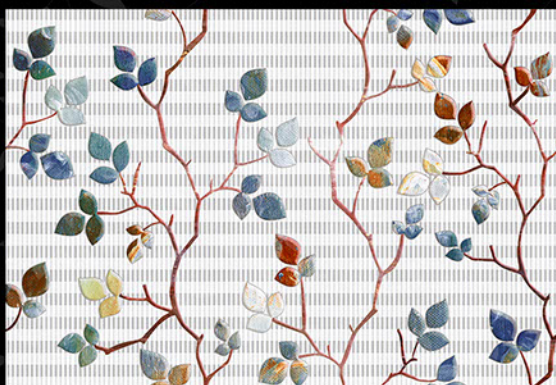

Bringing Luxury into Your Home

Digital
Wall Tiles

durst Printing

mozarotiles@gmail.com

GLOSSY SERIES

300x450 mm

1238 - L

1238 - HL - 2