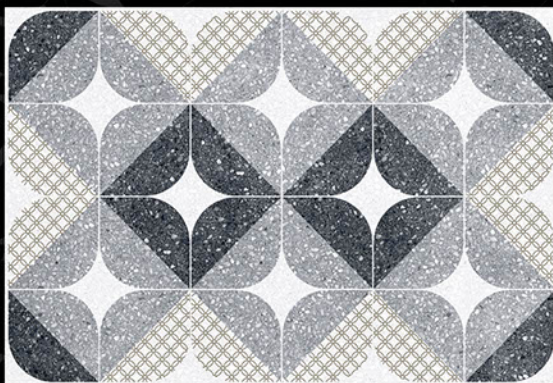

Bringing Luxury into Your Home

Digital
Wall Tiles

durst Printing

mozarotiles@gmail.com

GLOSSY SERIES

300x450 mm

1244 - L

1244 - HL - 1