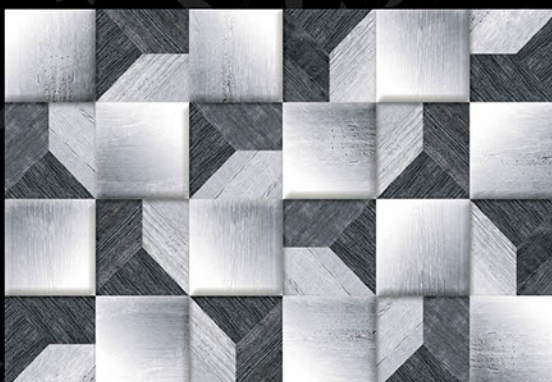

*Bringing Luxury into Your Home*

Digital  
Wall Tiles

durst Printing

mozarotiles@gmail.com

**GLOSSY SERIES**

300x450 mm

4057 - L

4057 - HL - 3