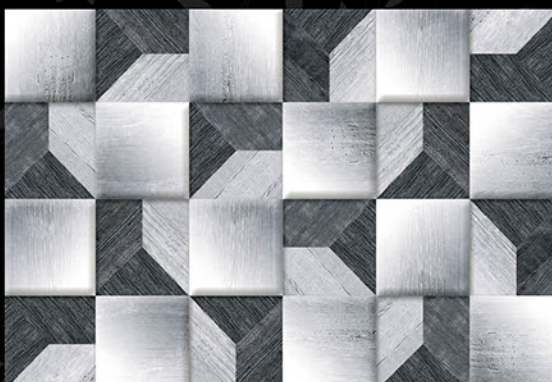

MOZARO
TILES

Bringing Luxury into Your Home

Digital
Wall Tiles

durst Printing

mozarotiles@gmail.com

GLOSSY SERIES

300x450 mm

4057 -DK