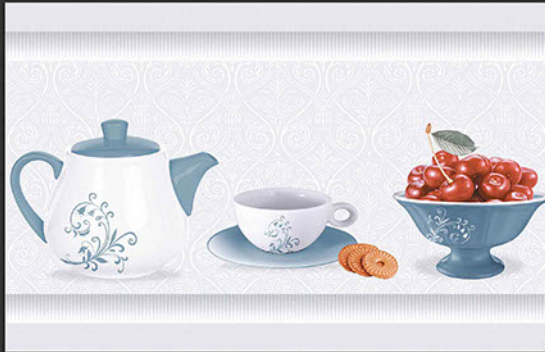

**DIGITAL
WALL TILES**

**KITCHEN SERIES
300x450mm**

4076-HL-2