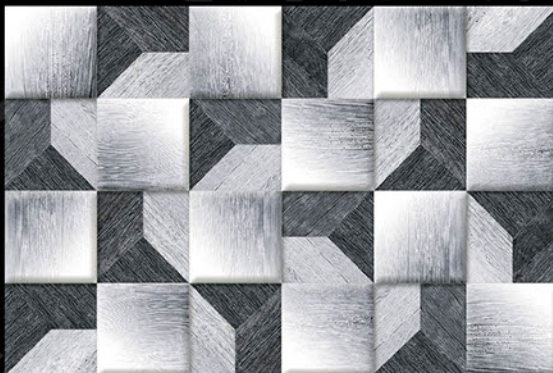

**GLOSSY SERIES**

300x450 mm

4057 - L

4057 - HL -1

4057 -DK

**MOZARO**  
**TILES**

*Bringing Luxury into Your Home*

Digital  
Wall Tiles