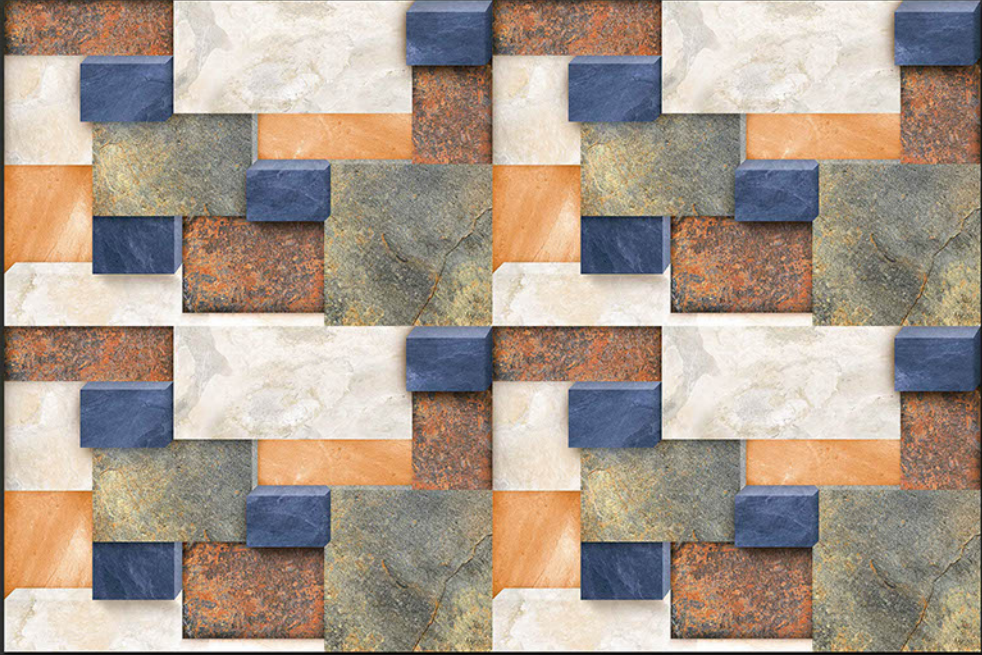

**DIGITAL
WALL TILES**

**GLOSSY ELEVATION
300x450mm**

6599

**DIGITAL
WALL TILES**

**GLOSSY ELEVATION
300x450mm**

6600

DIGITAL
WALL TILES

GLOSSY ELEVATION
300x450mm