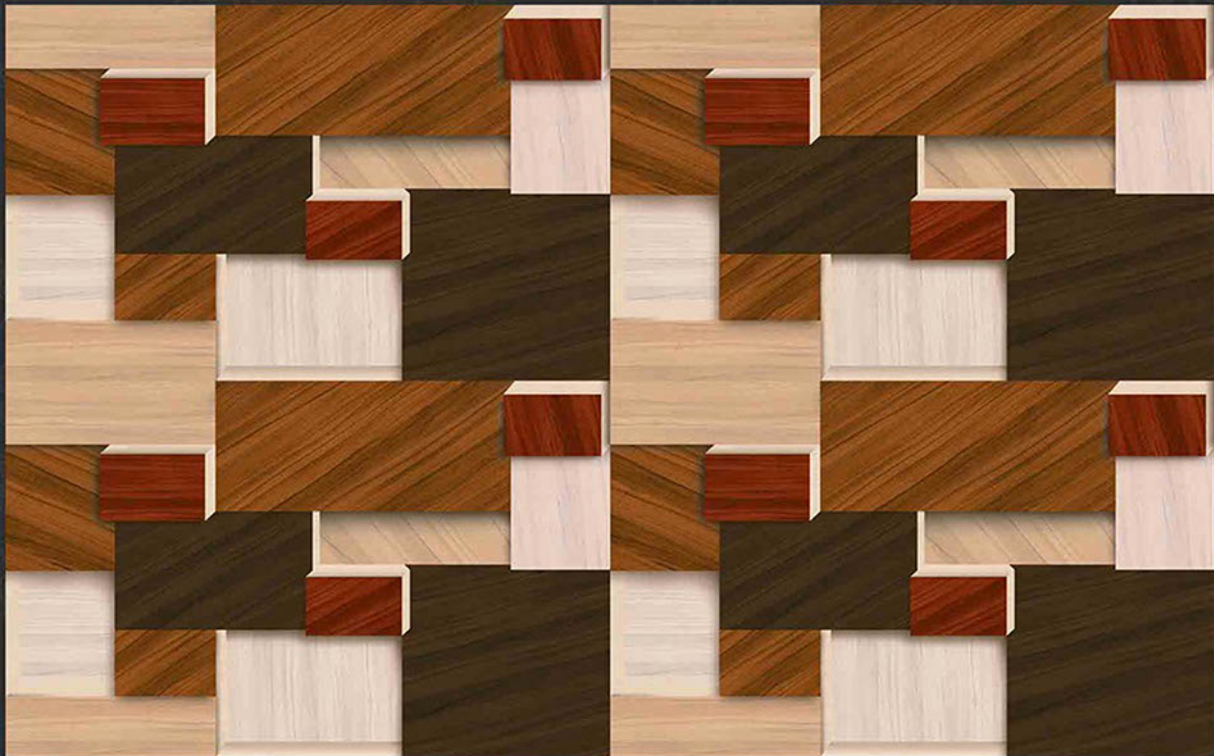

MOZARO TILES

Bringing Luxury into Your Home

Digital
Wall Tiles

durst Printing

mozarotiles@gmail.com

GLOSSY ELEVATION
300x450 mm

6579