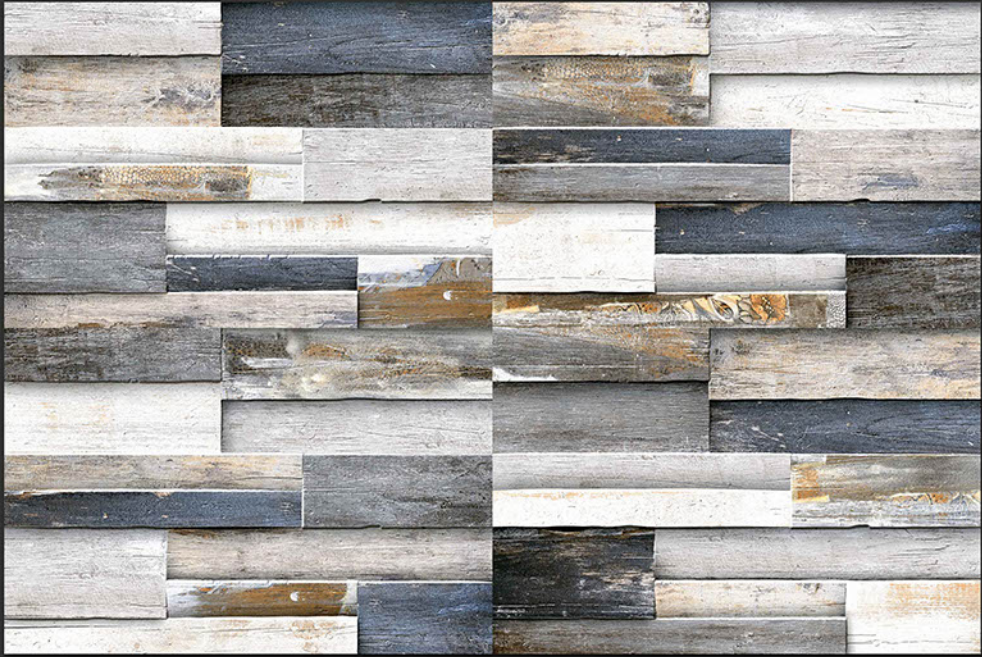

DIGITAL
WALL TILES

GLOSSY ELEVATION
300x450mm