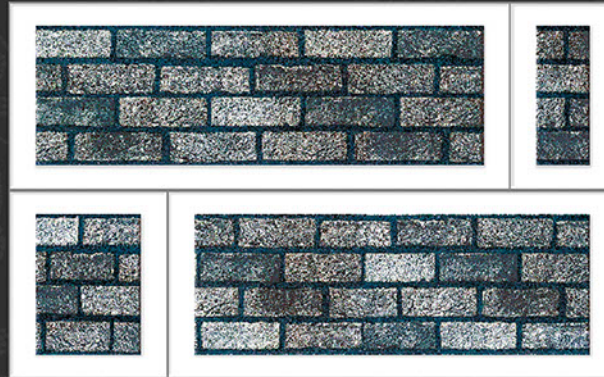

MOZARO TILES

Bringing Luxury into Your Home

Digital Wall Tiles

durst Printing

mozarotiles@gmail.com

GLOSSY ELEVATION
300x450 mm

6585