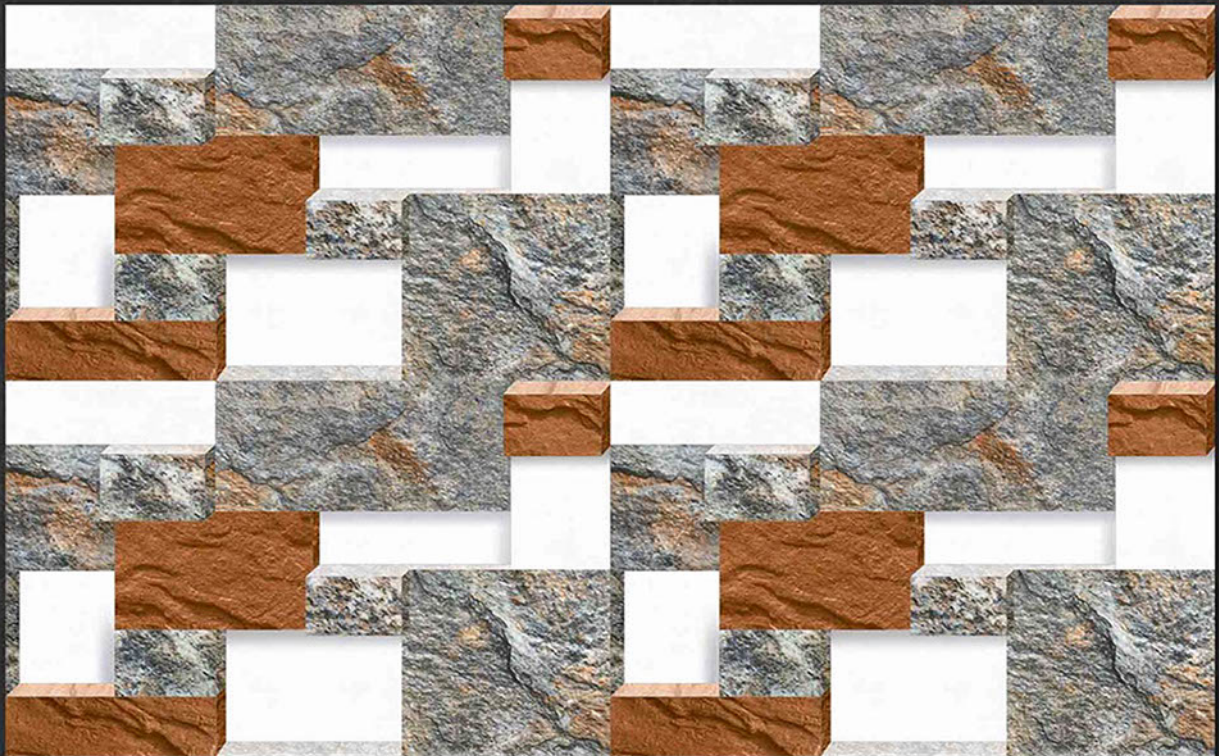

MOZARO TILES

Bringing Luxury into Your Home

Digital Wall Tiles

durst Printing

mozarotiles@gmail.com

GLOSSY ELEVATION
300x450 mm

6575

MOZARO TILES