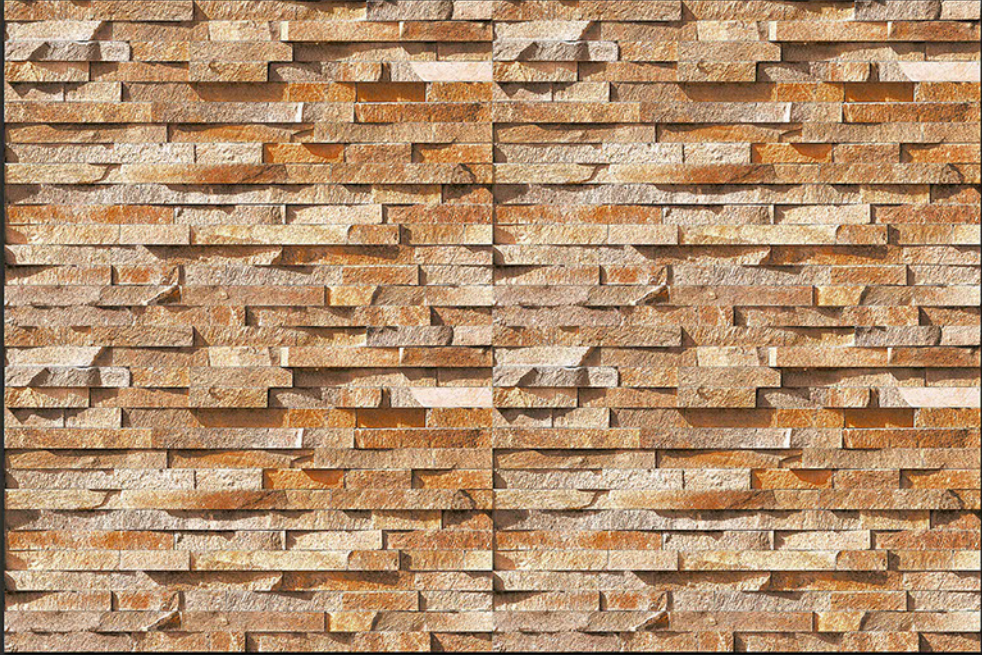

GLOSSY ELEVATION
300x450mm

6604

DIGITAL
WALL TILES

GLOSSY ELEVATION
300x450mm

6605

**DIGITAL
WALL TILES**

**GLOSSY ELEVATION
300x450mm**

6606