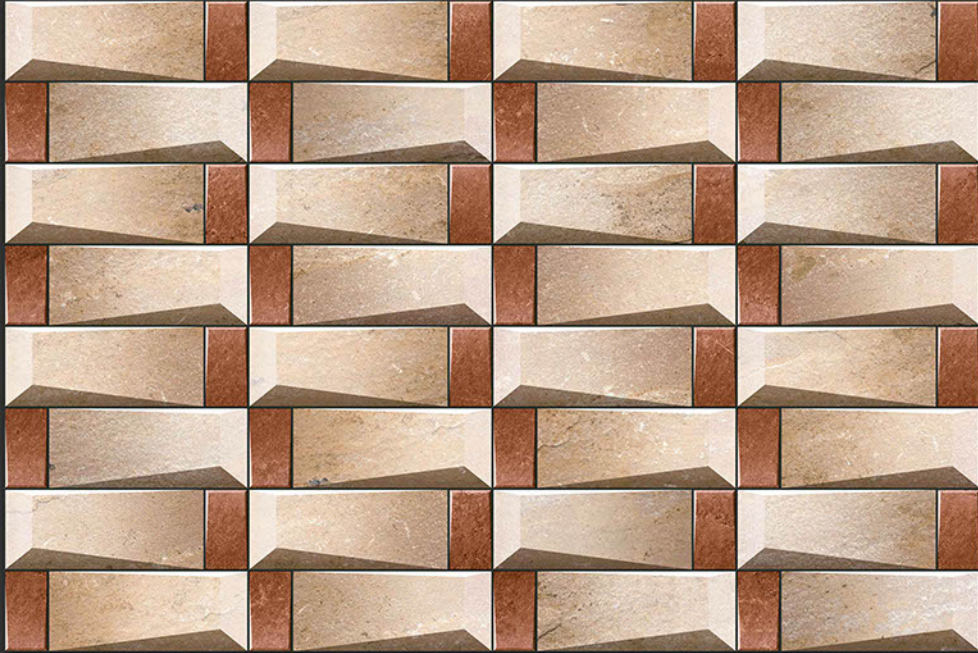

GLOSSY ELEVATION
300x450 mm

6588

**DIGITAL
WALL TILES**

**GLOSSY ELEVATION
300x450mm**

6589

DIGITAL
WALL TILES

GLOSSY ELEVATION
300x450mm

6590