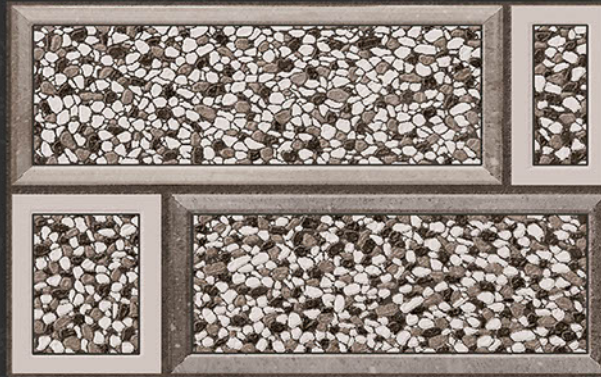

Bringing Luxury into Your Home

Digital Wall Tiles

durst Printing

mozarotiles@gmail.com

GLOSSY ELEVATION
300x450 mm

6584

MOZARO TILES

Bringing Luxury into Your Home