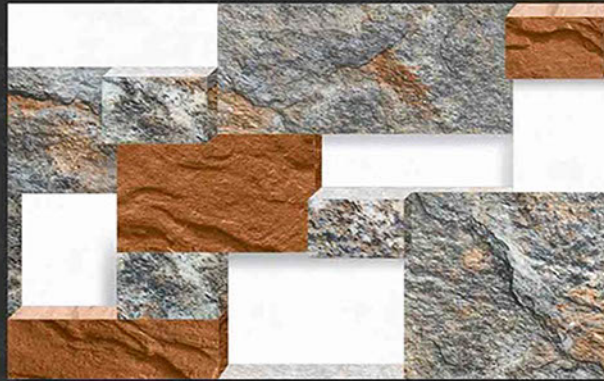

MOZARO TILES

Bringing Luxury into Your Home

Digital Wall Tiles

durst Printing

mozarotiles@gmail.com

GLOSSY ELEVATION
300x450 mm

6575

MOZARO TILES