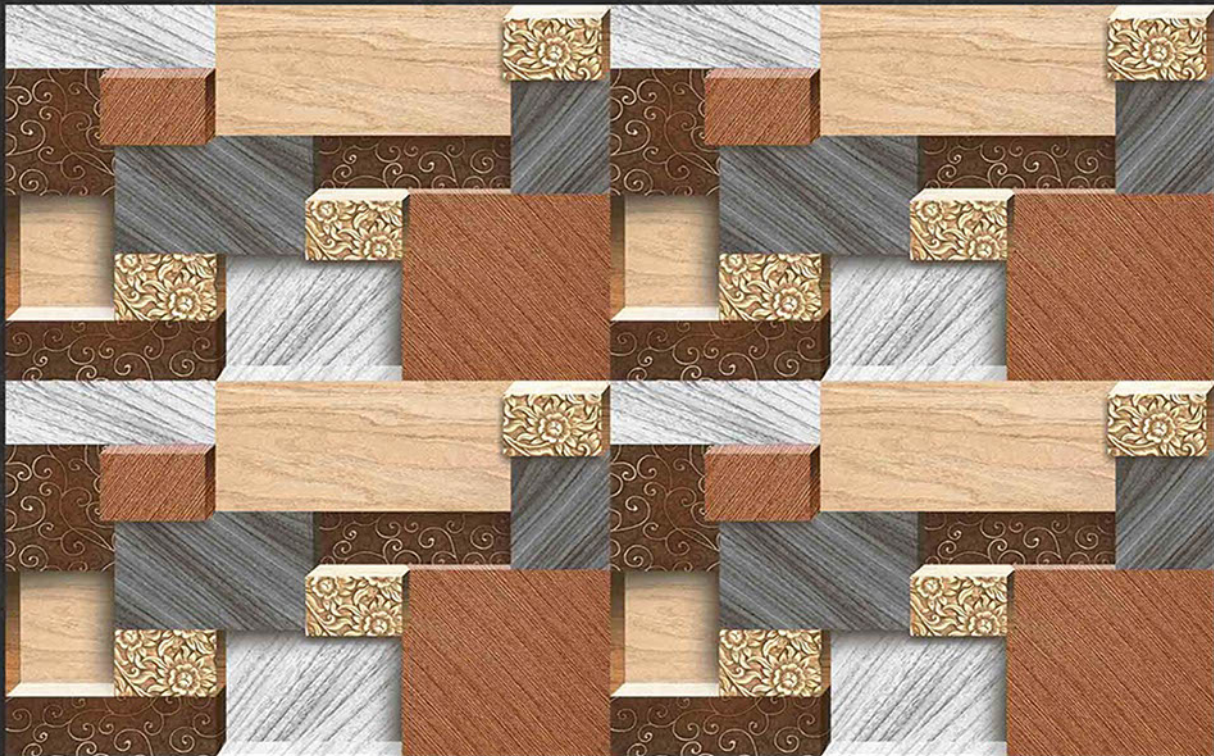

Digital Wall Tiles

durst Printing

mozarotiles@gmail.com

GLOSSY ELEVATION
300x450 mm

6577

MOZARO TILES

Bringing Luxury into Your Home

Digital
Wall Tiles