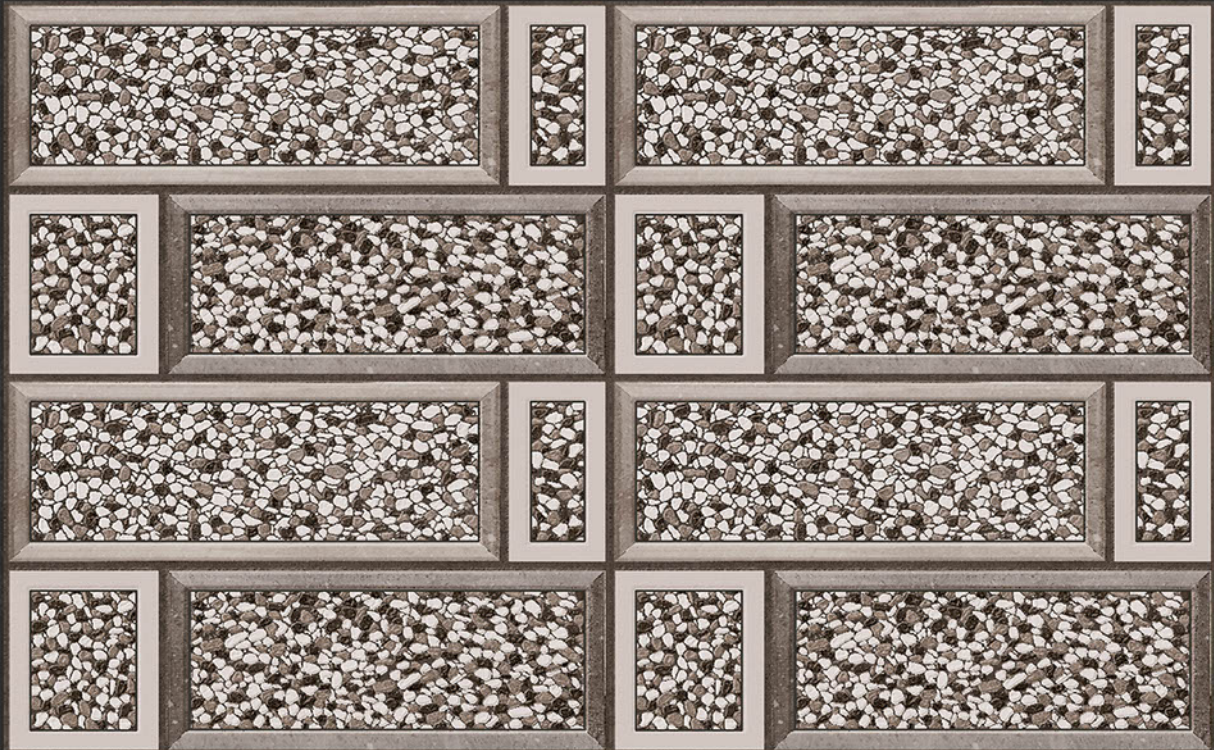

Bringing Luxury into Your Home

Digital Wall Tiles

durst Printing

mozarotiles@gmail.com

GLOSSY ELEVATION
300x450 mm

6584

MOZARO TILES

Bringing Luxury into Your Home