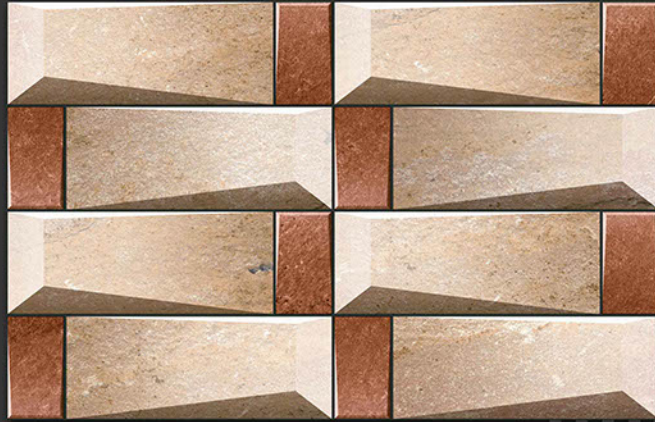

GLOSSY ELEVATION
300x450 mm

6588

**DIGITAL
WALL TILES**

**GLOSSY ELEVATION
300x450mm**

6589

DIGITAL
WALL TILES

GLOSSY ELEVATION
300x450mm

6590