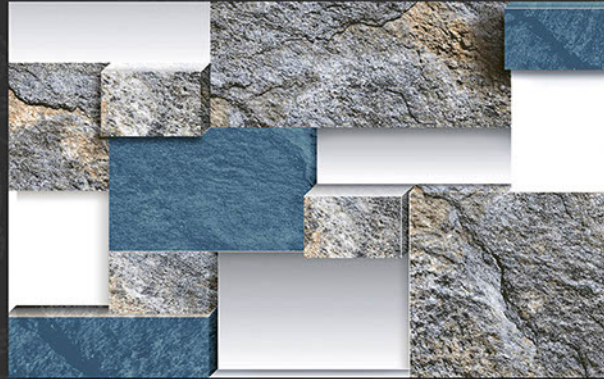

MOZARO TILES

Bringing Luxury into Your Home

Digital Wall Tiles

durst Printing

mozarotiles@gmail.com

GLOSSY ELEVATION
300x450 mm

6583

MOZARO TILES