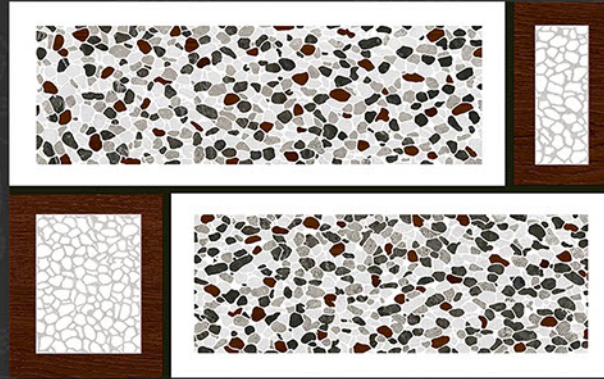

MOZARO TILES

Bringing Luxury into Your Home

Digital Wall Tiles

durst Printing

mozarotiles@gmail.com

GLOSSY ELEVATION
300x450 mm

6588