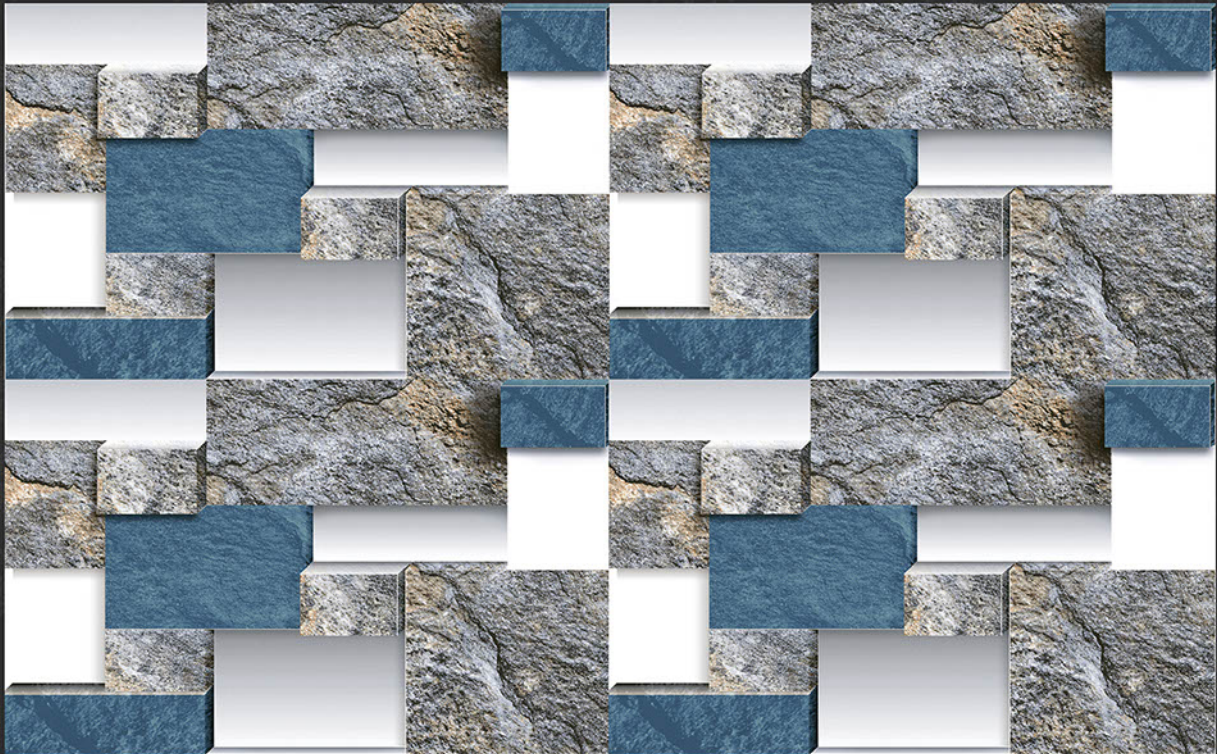

MOZARO TILES

Bringing Luxury into Your Home

Digital Wall Tiles

durst Printing

mozarotiles@gmail.com

GLOSSY ELEVATION
300x450 mm

6583

MOZARO TILES