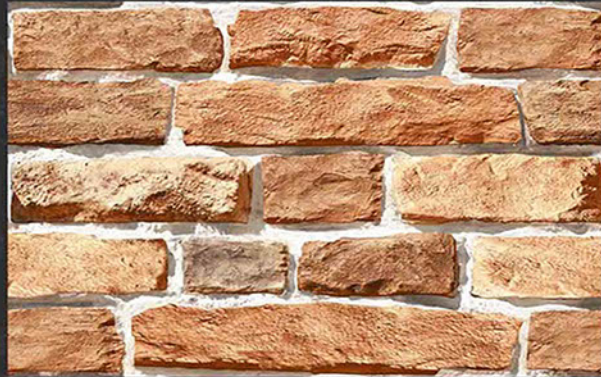

MOZARO TILES

Bringing Luxury into Your Home

Digital
Wall Tiles

durst Printing

mozarotiles@gmail.com

GLOSSY ELEVATION
300x450 mm

6569