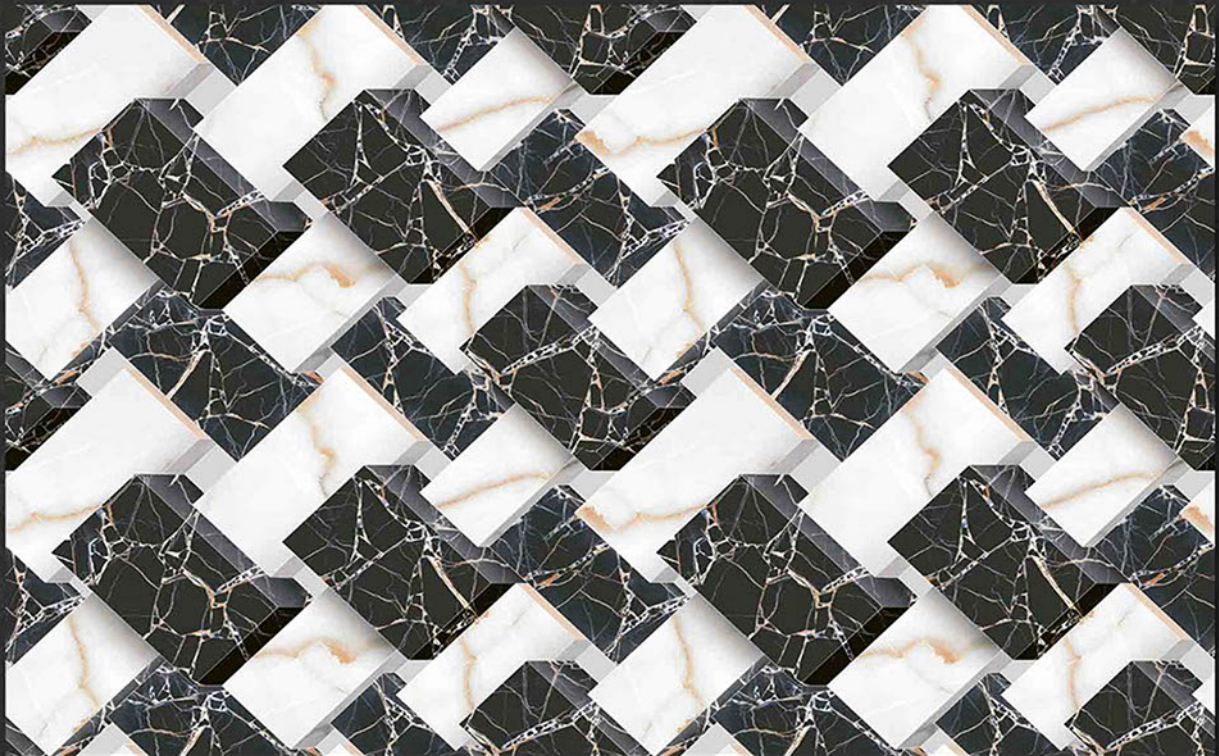

Bringing Luxury into Your Home

Digital
Wall Tiles

durst Printing

mozarotiles@gmail.com

GLOSSY ELEVATION
300x450 mm

6560

MOZARO TILES

Bringing Luxury into Your Home