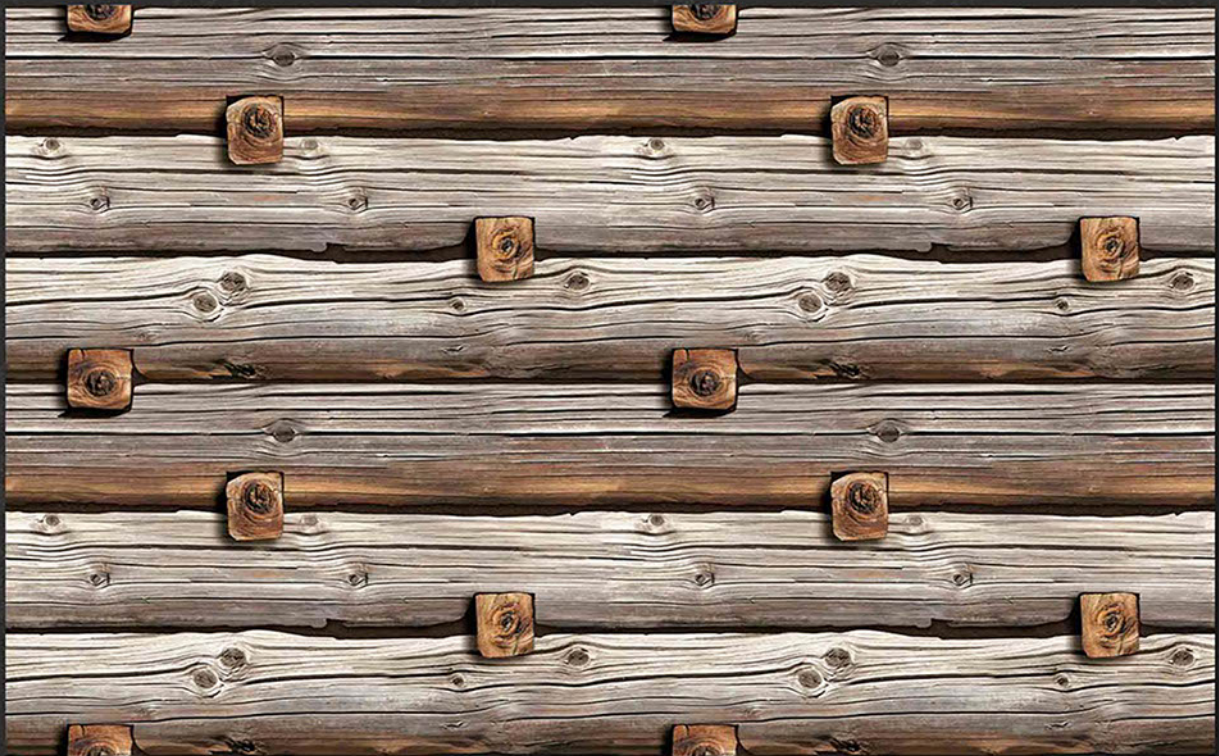

MOZARO TILES

Bringing Luxury into Your Home

Digital
Wall Tiles

durst Printing

mozarotiles@gmail.com

GLOSSY ELEVATION
300x450 mm

6572