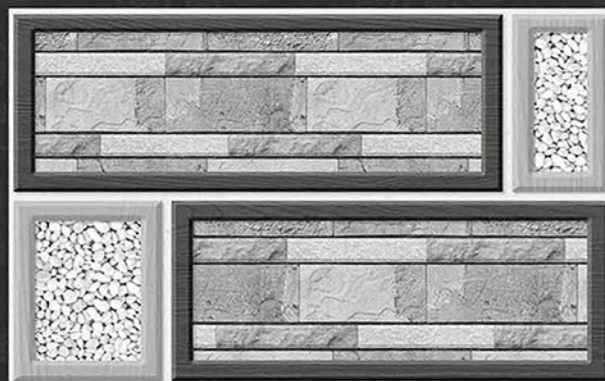

MOZARO TILES

Bringing Luxury into Your Home

Digital Wall Tiles

durst Printing

mozarotiles@gmail.com

GLOSSY ELEVATION
300x450 mm

6570