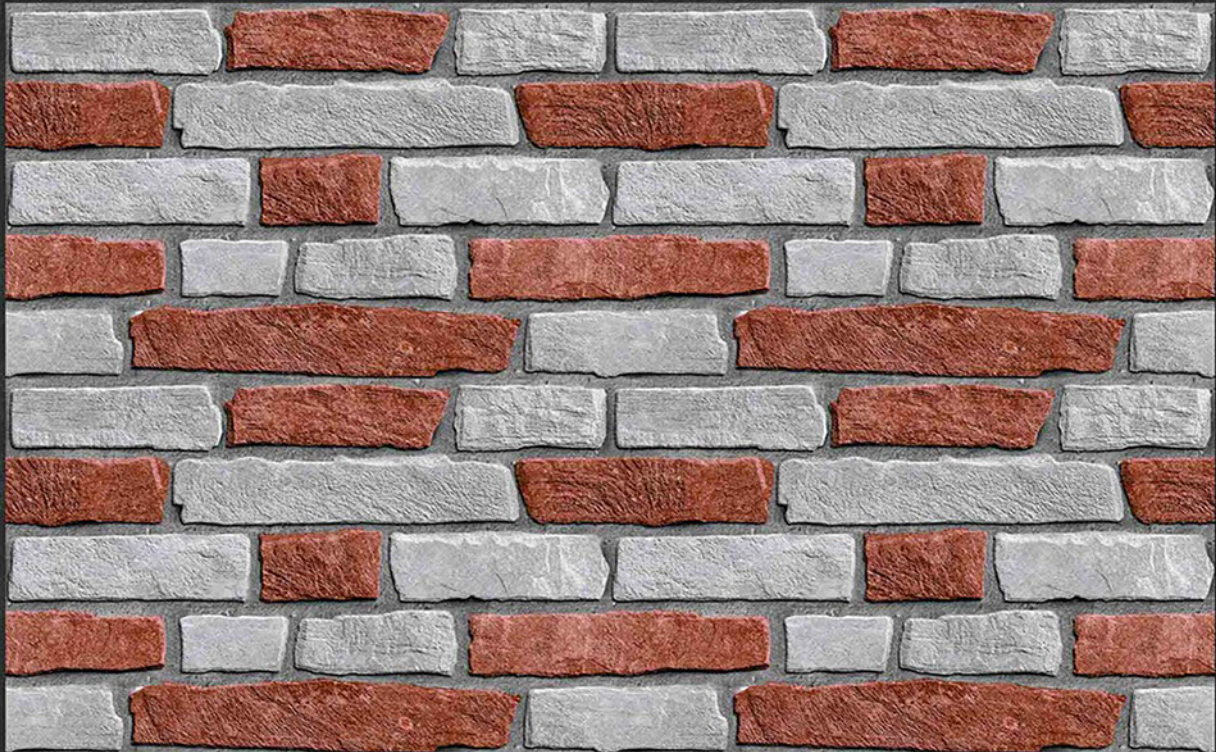

MOZARO TILES

Bringing Luxury into Your Home

Digital
Wall Tiles

durst Printing

mozarotiles@gmail.com

GLOSSY ELEVATION
300x450 mm

6567

MOZARO TILES