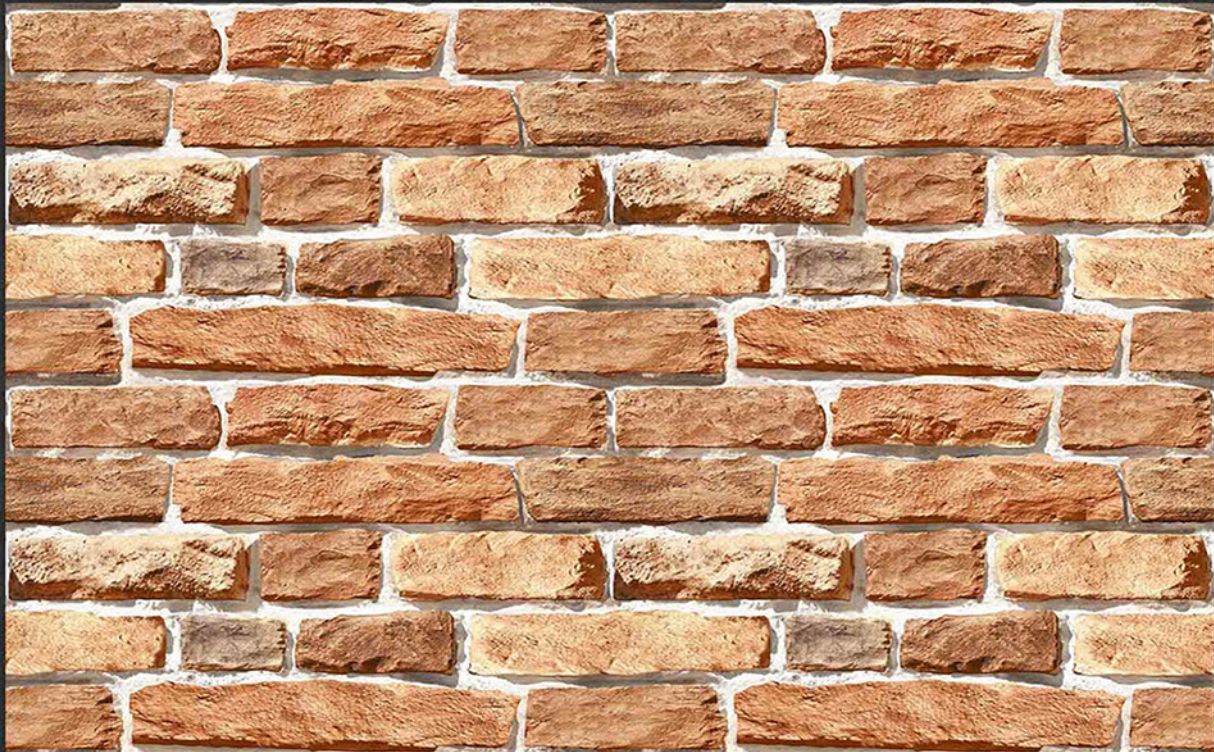

Digital
Wall Tiles

durst Printing

mozarotiles@gmail.com

GLOSSY ELEVATION
300x450 mm

6569

MOZARO TILES

Bringing Luxury into Your Home

Digital Wall Tiles