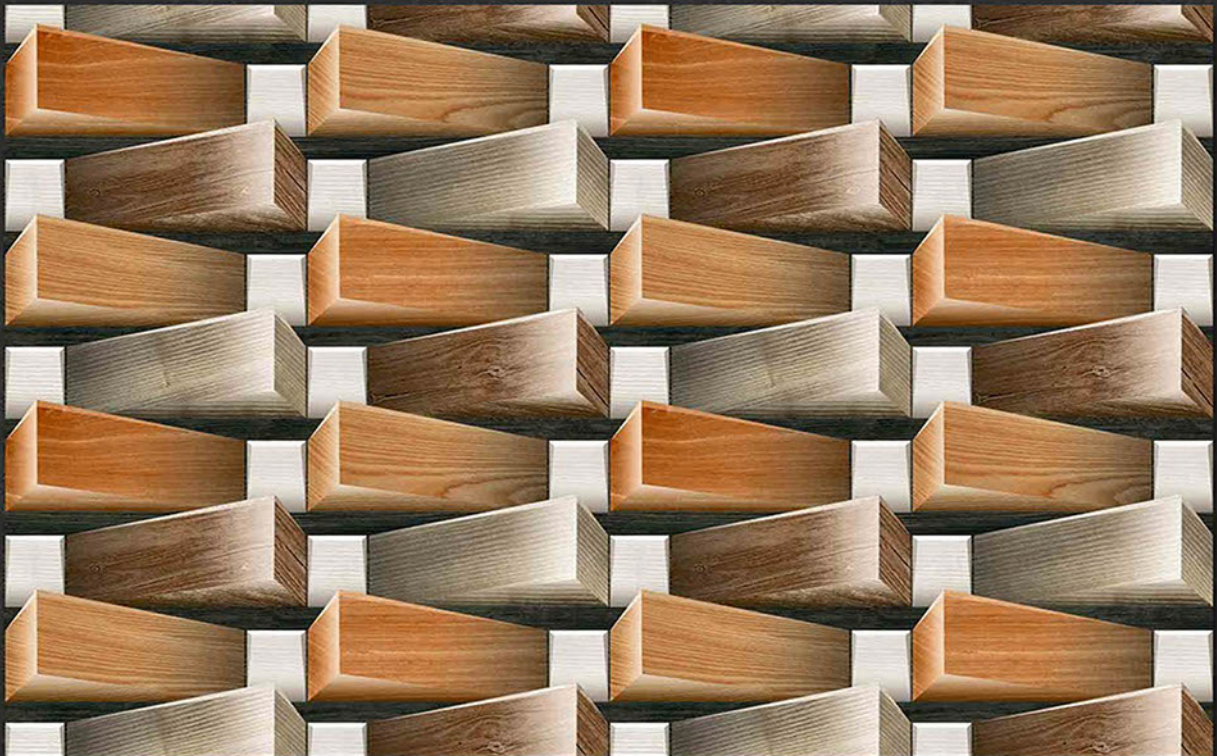

MOZARO TILES

Bringing Luxury into Your Home

Digital Wall Tiles

durst Printing

mozarotiles@gmail.com

GLOSSY ELEVATION
300x450 mm

6565