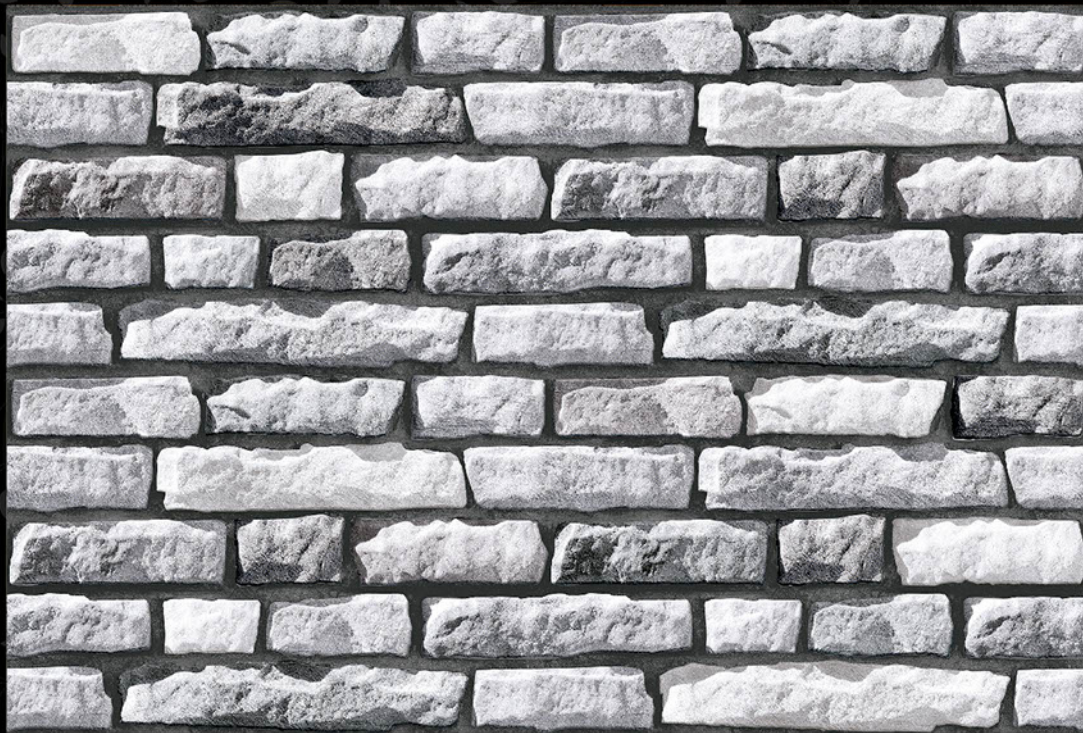

Bringing Luxury into Your Home

Digital
Wall Tiles

durst Printing

mozarotiles@gmail.com

GLOSSY
ELEVATION SERIES
300x450 mm

6543-(R)

MOZARO
TILES

Bringing Luxury into Your Home