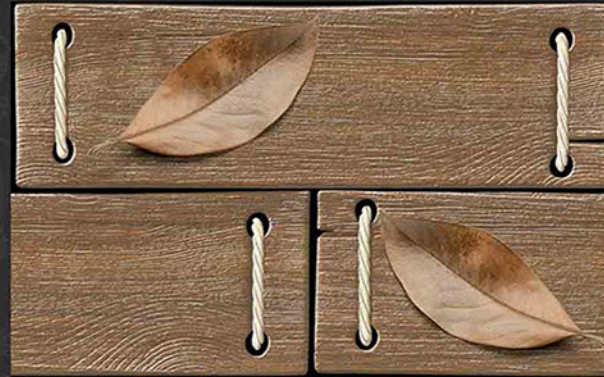

GLOSSY ELEVATION
300x450 mm

6572

MOZARO TILES

Bringing Luxury into Your Home

Digital Wall Tiles

durst Printing

mozarotiles@gmail.com

GLOSSY ELEVATION
300x450 mm