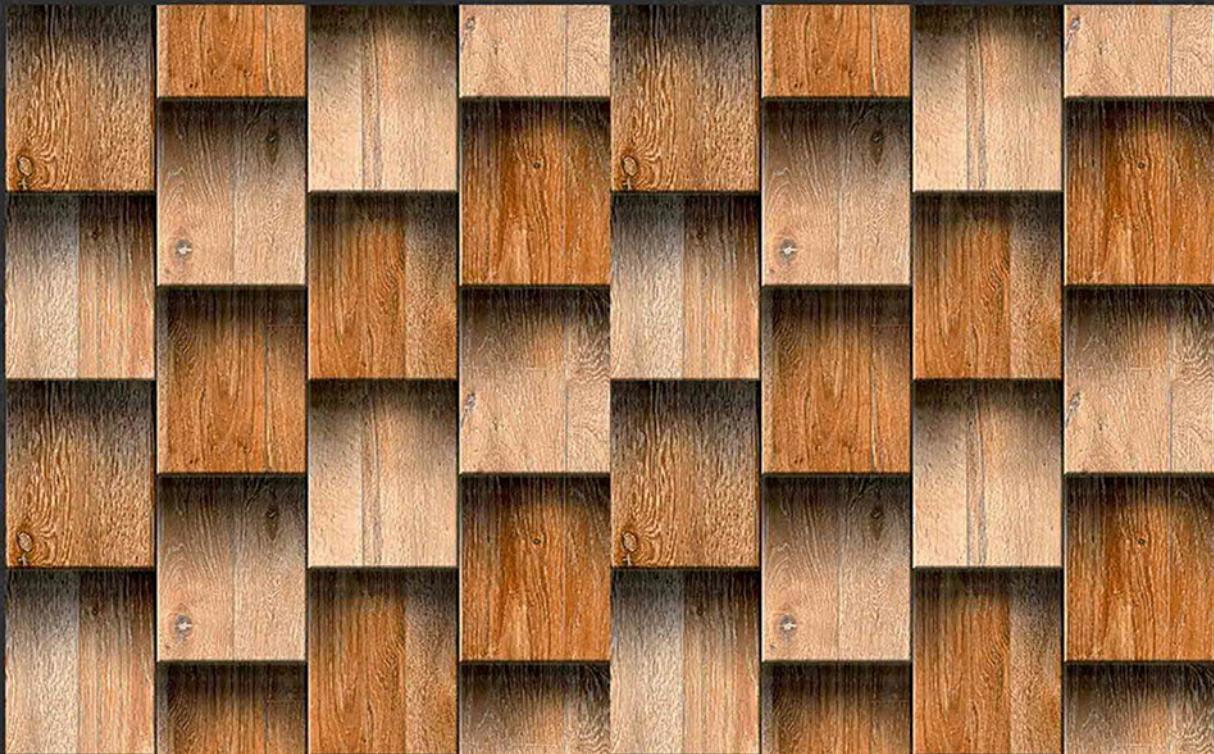

MOZARO TILES

Bringing Luxury into Your Home

Digital Wall Tiles

durst Printing

mozarotiles@gmail.com

GLOSSY ELEVATION
300x450 mm

6564