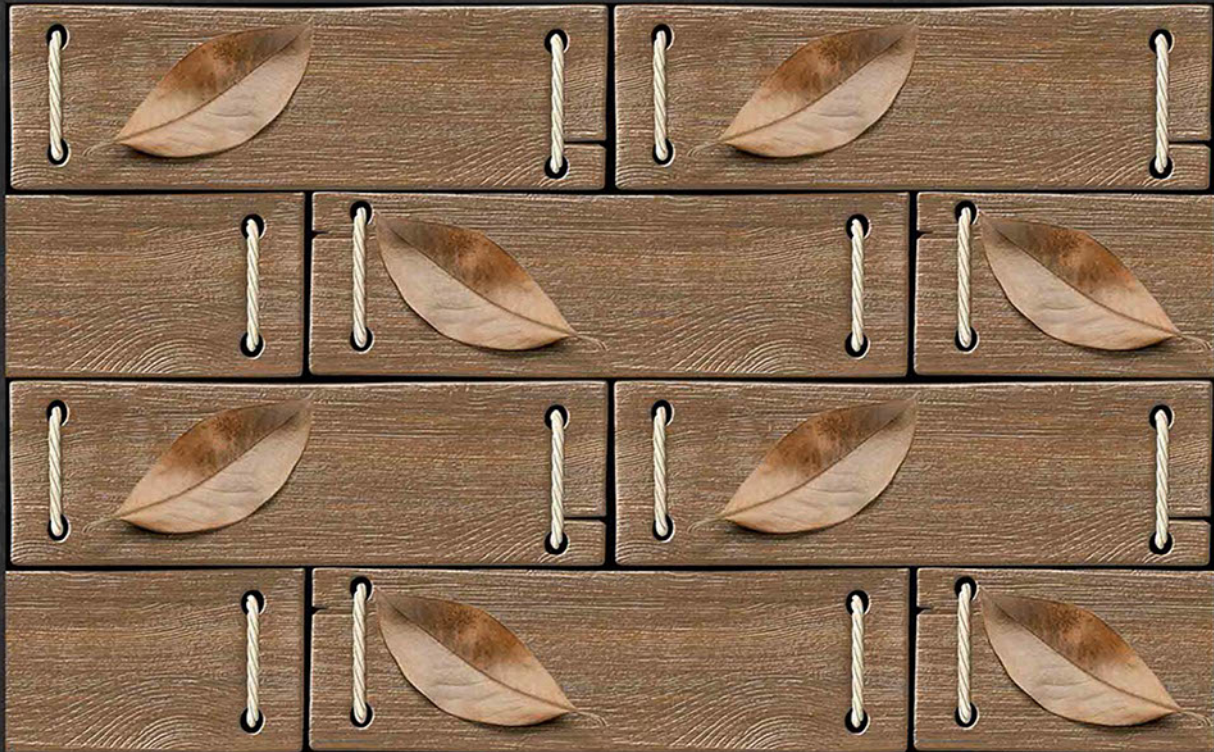

MOZARO TILES

Bringing Luxury into Your Home

Digital Wall Tiles

durst Printing

mozarotiles@gmail.com

GLOSSY ELEVATION
300x450 mm

6573