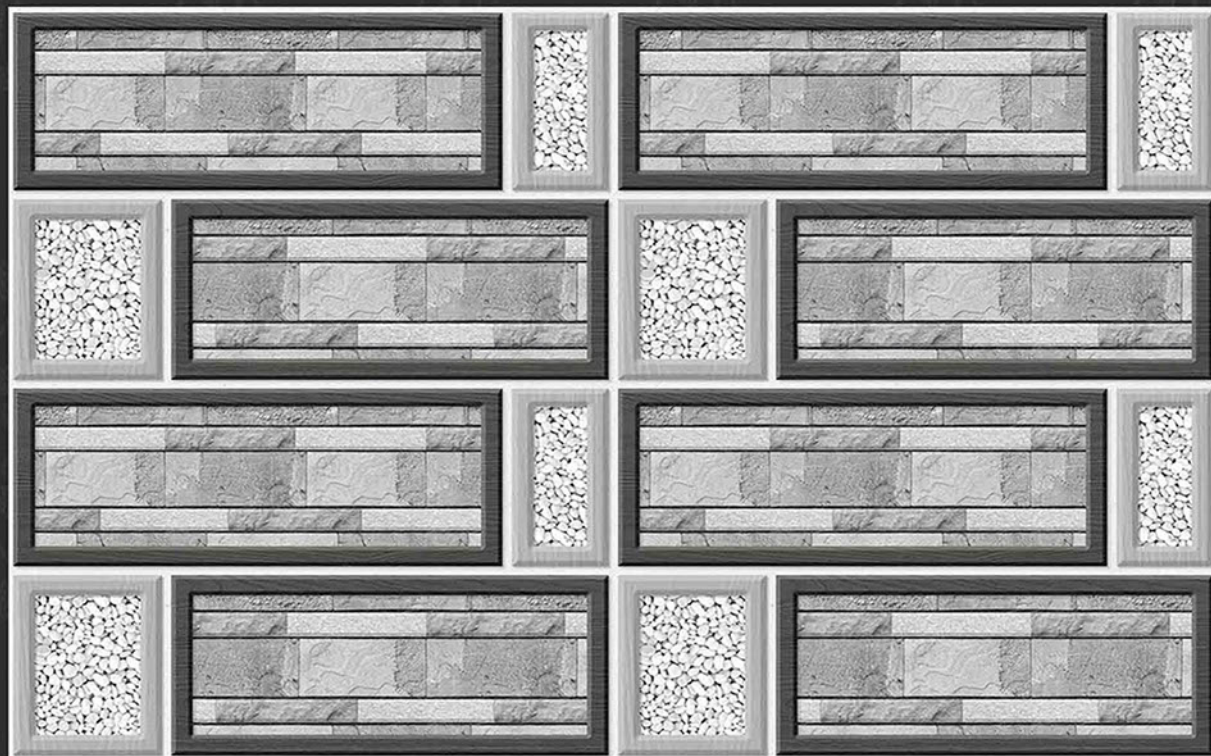

MOZARO TILES

Bringing Luxury into Your Home

Digital Wall Tiles

durst Printing

mozarotiles@gmail.com

GLOSSY ELEVATION
300x450 mm

6570