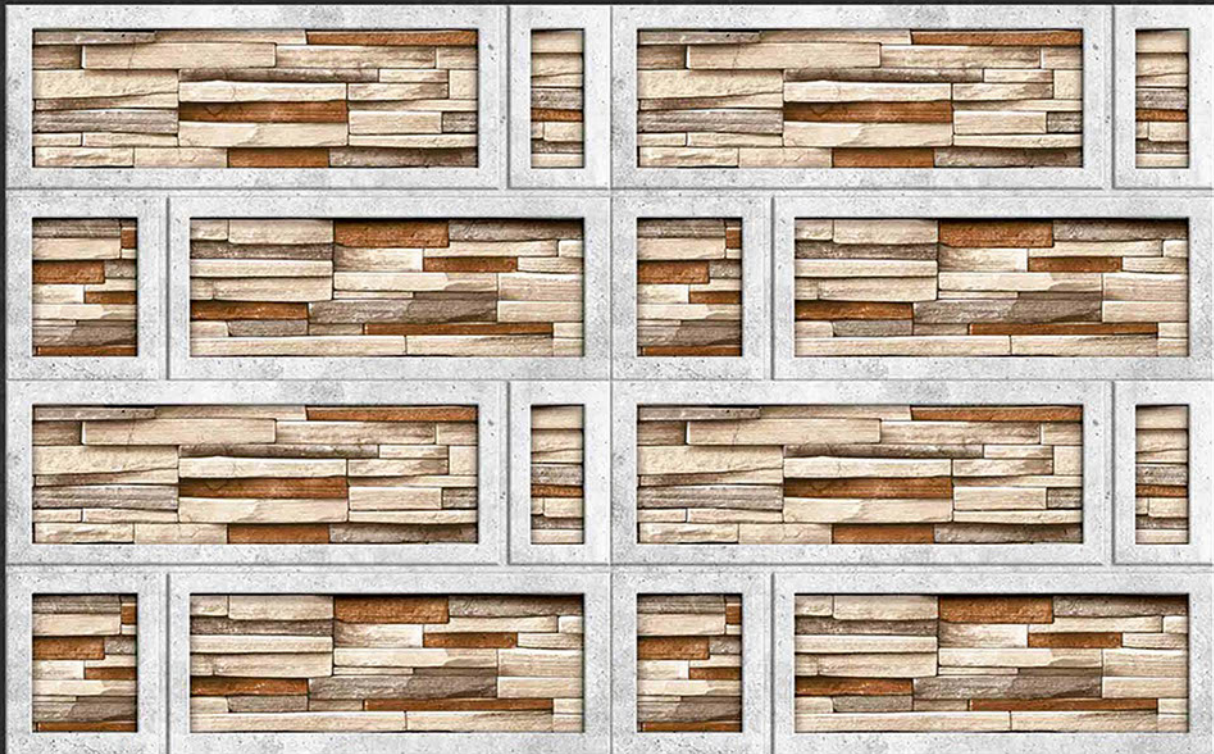

MOZARO TILES

Bringing Luxury into Your Home

Digital Wall Tiles

durst Printing

mozarotiles@gmail.com

GLOSSY ELEVATION
300x450 mm

6555