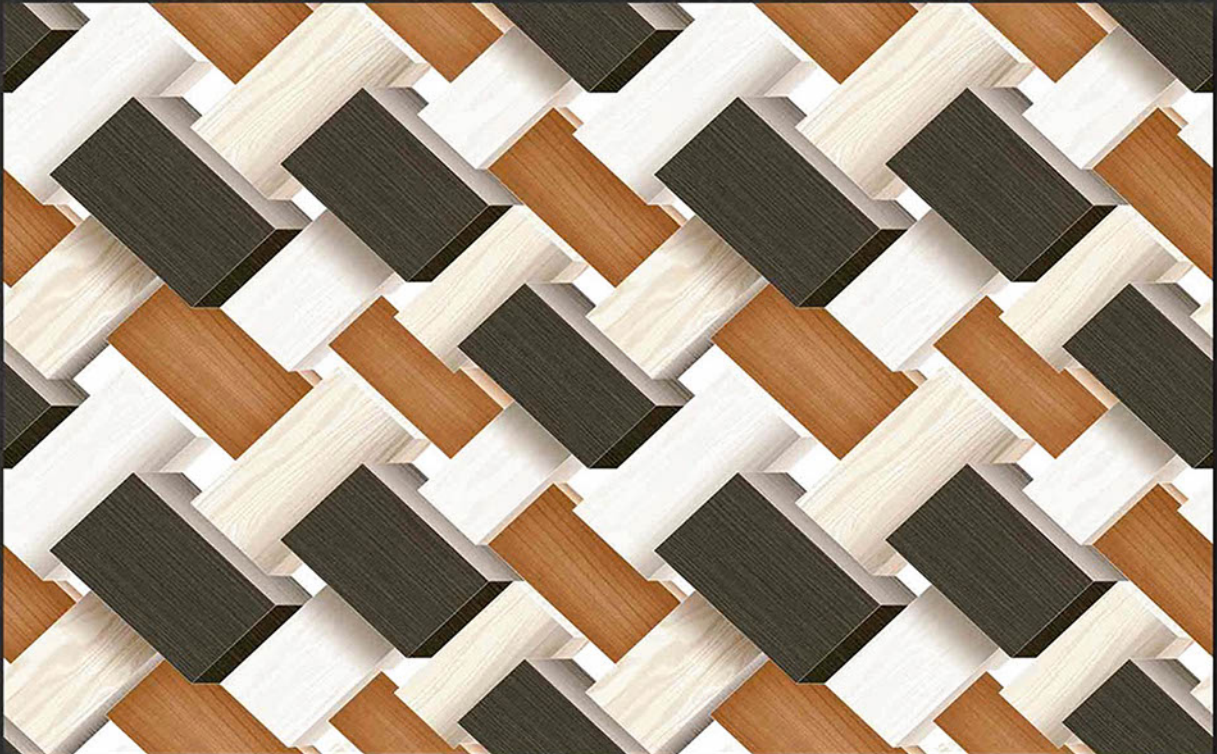

MOZARO
TILES

Bringing Luxury into Your Home

Digital
Wall Tiles

durst Printing

mozarotiles@gmail.com

GLOSSY ELEVATION
300x450 mm

6559

MOZARO TILES