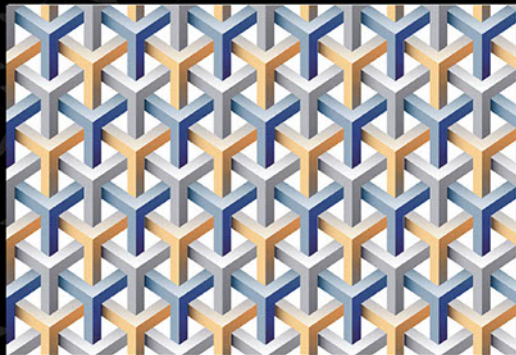

300x450 mm

5013 - L

5013 - HL - 1

5013 - L

MOZARO
TILES

Bringing Luxury into Your Home

Digital
Wall Tiles

durst Printing