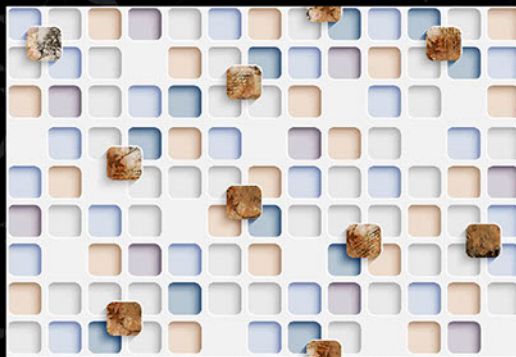

Digital
Wall Tiles

durst Printing

mozarotiles@gmail.com

3D GLOSSY SERIES

300x450 mm

5003 - L

5003 - HL - 1

5003 - L