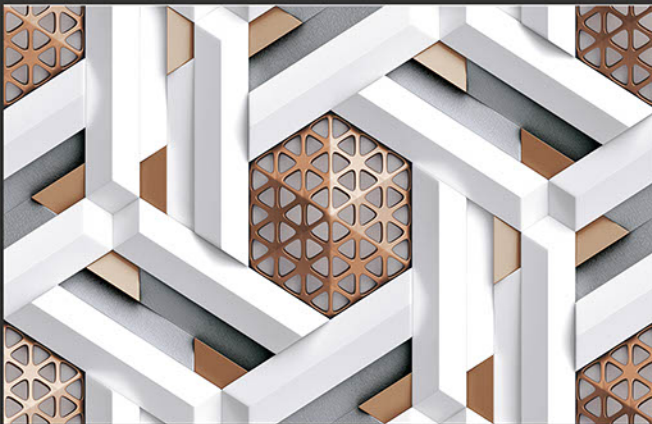

**DIGITAL
WALL TILES**

3D GLOSSY SERIES
300x450mm

5024-LT