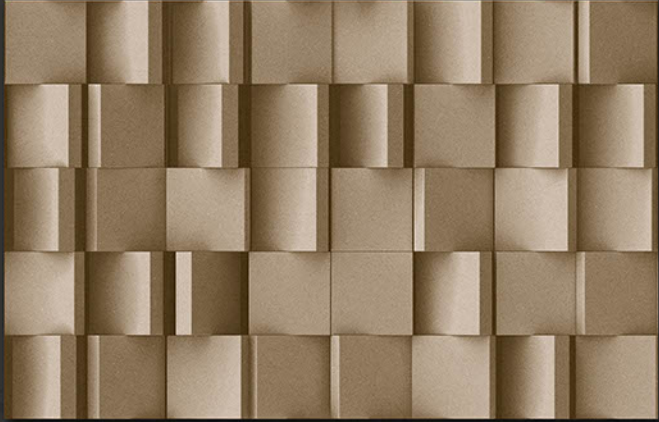

5020-DK

**DIGITAL
WALL TILES**

3D GLOSSY SERIES
300x450mm

5021-LT

5021-HL-1

5021-DK

**DIGITAL
WALL TILES**

**3D GLOSSY SERIES
300x450mm**