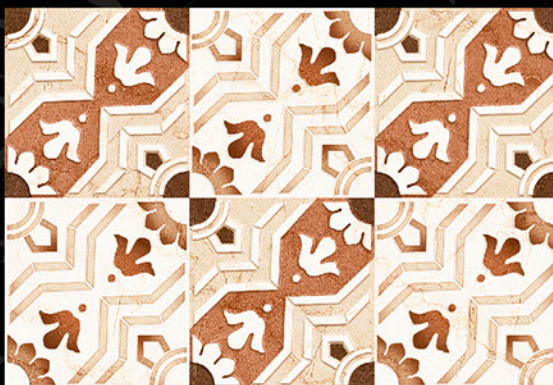

MOZARO
TILES

Bringing Luxury into Your Home

Digital
Wall Tiles

durst Printing

mozarotiles@gmail.com

GLOSSY SERIES

300x450 mm

1153 - HL - 1