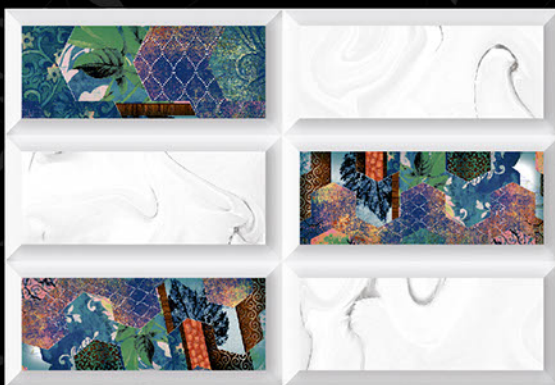

MOZARO TILES

Bringing Luxury into Your Home

Digital
Wall Tiles

durst Printing

mozarotiles@gmail.com

GLOSSY SERIES

300x450 mm

1151 - L