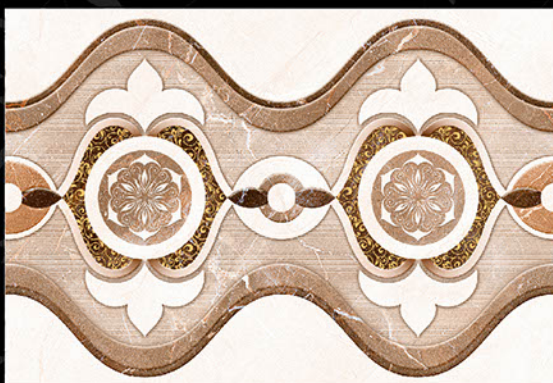

MOZARO
TILES

Bringing Luxury into Your Home

Digital
Wall Tiles

durst Printing

mozarotiles@gmail.com

GLOSSY SERIES

300x450 mm

1154 - L

1154 - HL - 1

1154 - D