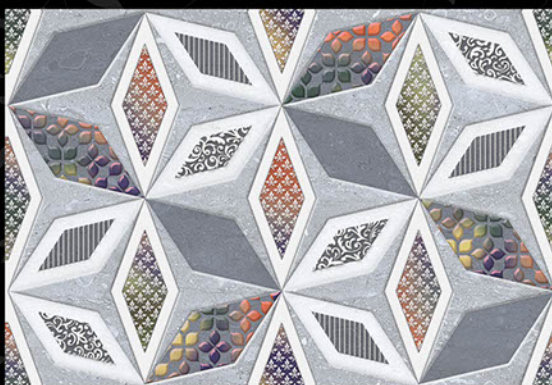

MOZARO
TILES

Bringing Luxury into Your Home

Digital
Wall Tiles

durst Printing

mozarotiles@gmail.com

GLOSSY SERIES

300x450 mm

1036 - L