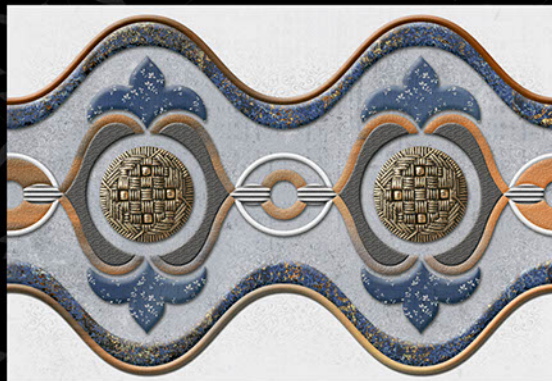

MOZARO
TILES

Bringing Luxury into Your Home

Digital
Wall Tiles

durst Printing

mozarotiles@gmail.com

GLOSSY SERIES

300x450 mm

1015 - HL - 2