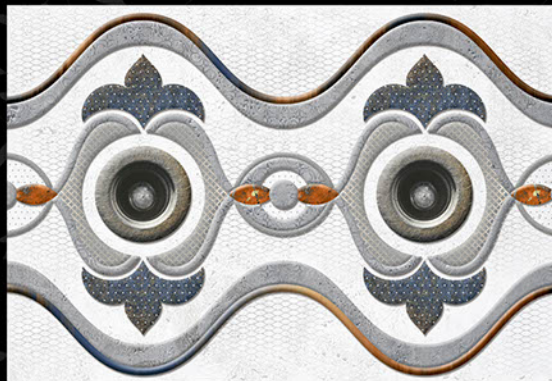

300x450 mm

1008 - L

1008 - HL - 2

1008 - D

MOZARO
TILES

Bringing Luxury into Your Home

Digital
Wall Tiles

durst Printing