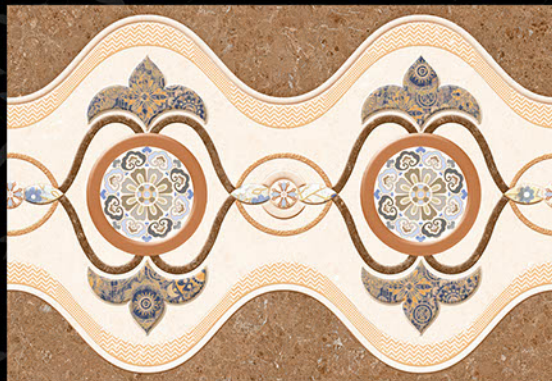

MOZARO
TILES

Bringing Luxury into Your Home

Digital
Wall Tiles

durst Printing

mozarotiles@gmail.com

GLOSSY SERIES

300x450 mm

1030 - L

1030 - HL - 1

1030 - D