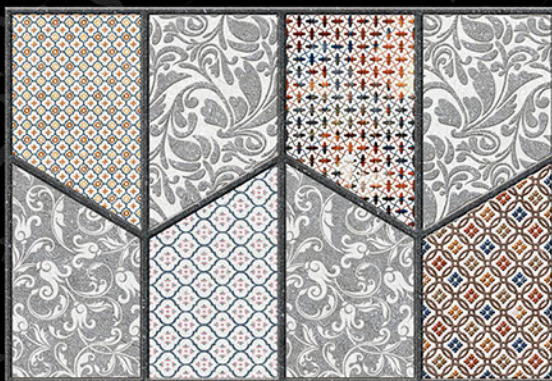

MOZARO
TILES

Bringing Luxury into Your Home

Digital
Wall Tiles

durst Printing

mozarotiles@gmail.com

GLOSSY SERIES

300x450 mm

1019 - L