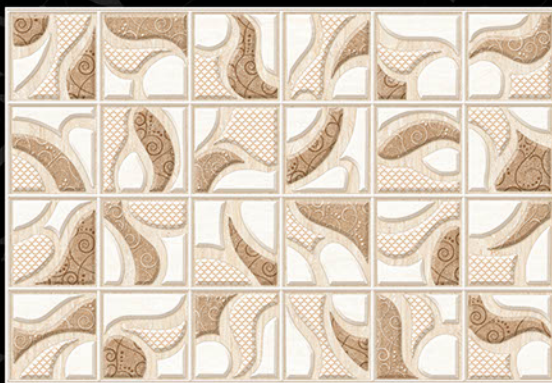

MOZARO
TILES

Bringing Luxury into Your Home

Digital
Wall Tiles

durst Printing

mozarotiles@gmail.com

GLOSSY SERIES

300x450 mm

1047 - L