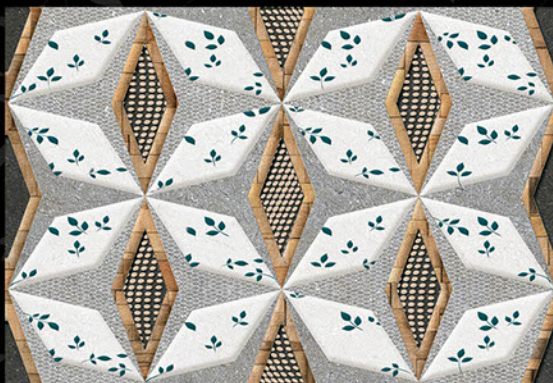

300x450 mm

1019 - L

1019 - HL - 2

1019 - D

MOZARO
TILES

Bringing Luxury into Your Home

Digital
Wall Tiles

durst Printing