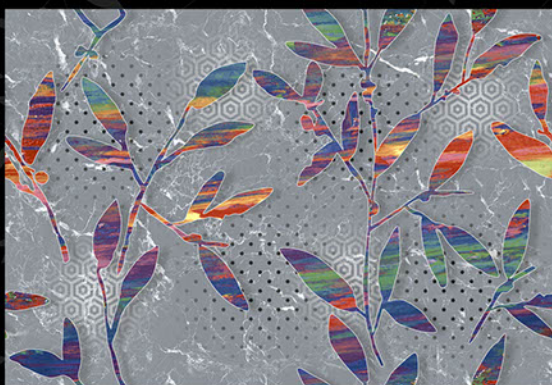

300x450 mm

1024 - L

1024 - HL - 1

1024 - D

MOZARO
TILES

Bringing Luxury into Your Home

Digital
Wall Tiles

durst Printing