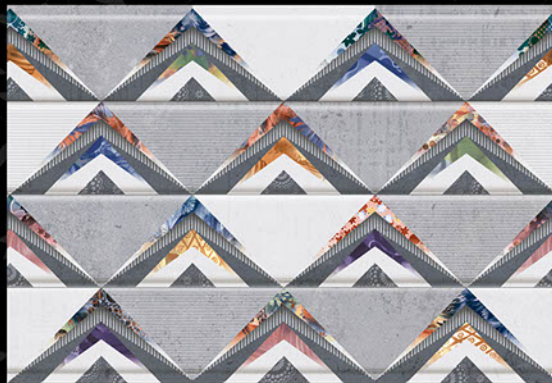

300x450 mm

1015 - L

1015 - HL - 1

1015 - D

MOZARO
TILES

Bringing Luxury into Your Home

Digital
Wall Tiles

durst Printing