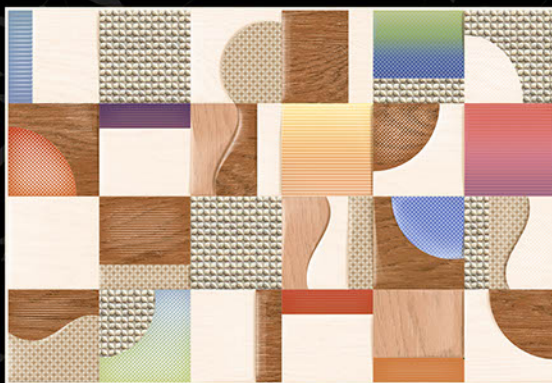

MOZARO
TILES

Bringing Luxury into Your Home

Digital
Wall Tiles

durst Printing

mozarotiles@gmail.com

GLOSSY SERIES

300x450 mm

1043 - L