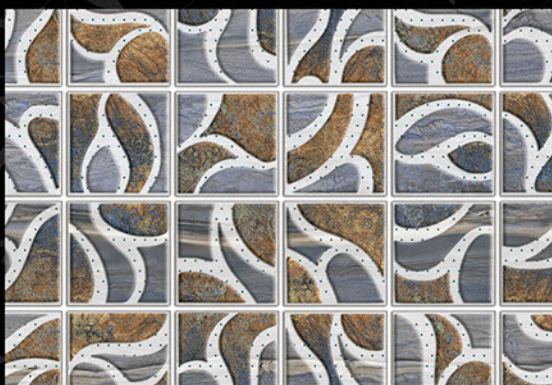

MOZARO
TILES

Bringing Luxury into Your Home

Digital
Wall Tiles

durst Printing

mozarotiles@gmail.com

GLOSSY SERIES

300x450 mm

1048 - HL - 2