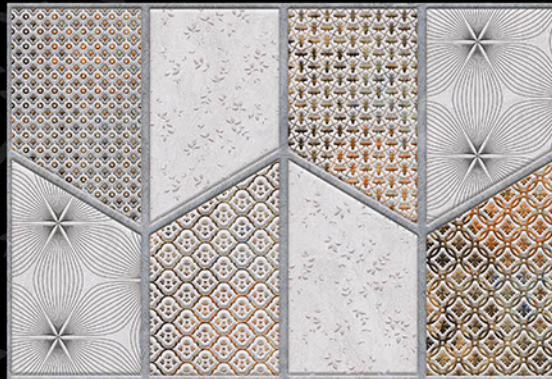

MOZARO
TILES

Bringing Luxury into Your Home

Digital
Wall Tiles

durst Printing

mozarotiles@gmail.com

GLOSSY SERIES

300x450 mm

1017 - L