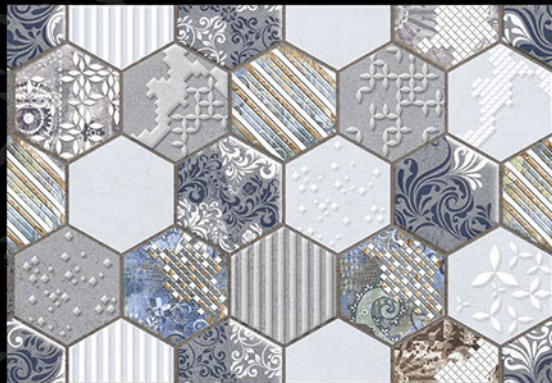

300x450 mm

1026 - L

1026 - HL - 1

1026 - D

MOZARO
TILES

Bringing Luxury into Your Home

Digital
Wall Tiles

durst Printing