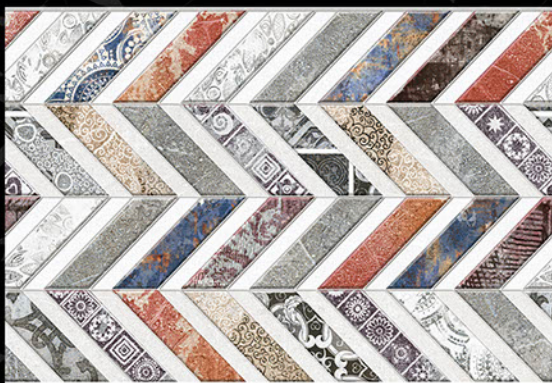

MOZARO
TILES

Bringing Luxury into Your Home

Digital
Wall Tiles

durst Printing

mozarotiles@gmail.com

GLOSSY SERIES

300x450 mm

1016 - L