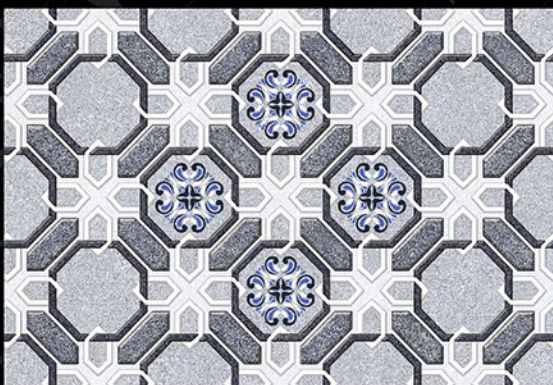

Digital
Wall Tiles

durst Printing

mozarotiles@gmail.com

GLOSSY SERIES

300x450 mm

1037 - L

1037 - HL - 3

1037 - D