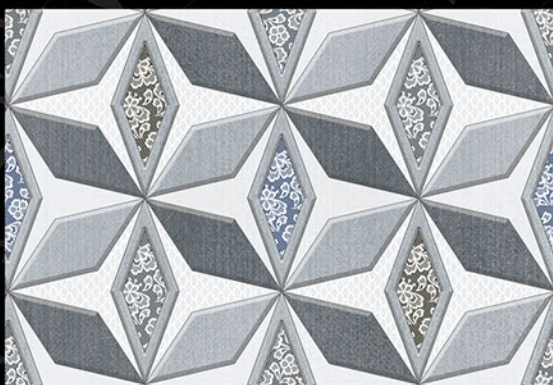

MOZARO
TILES

Bringing Luxury into Your Home

Digital
Wall Tiles

durst Printing

mozarotiles@gmail.com

GLOSSY SERIES

300x450 mm

1010 - L