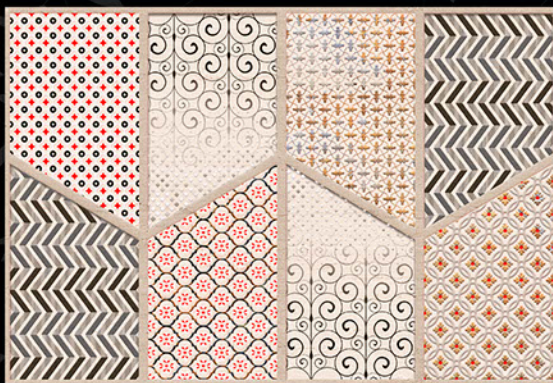

MOZARO
TILES

Bringing Luxury into Your Home

Digital
Wall Tiles

durst Printing

mozarotiles@gmail.com

GLOSSY SERIES

300x450 mm

1050 - HL - 2