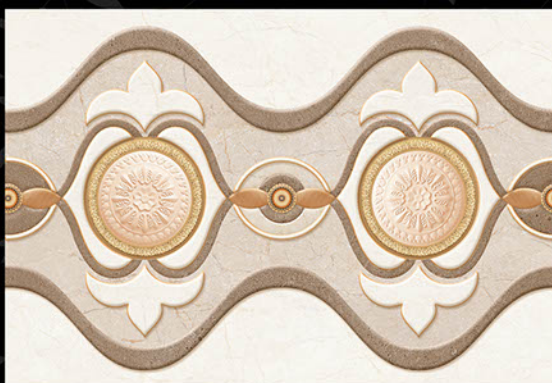

MOZARO
TILES

Bringing Luxury into Your Home

Digital
Wall Tiles

durst Printing

mozarotiles@gmail.com

GLOSSY SERIES

300x450 mm

1021 - HL - 3