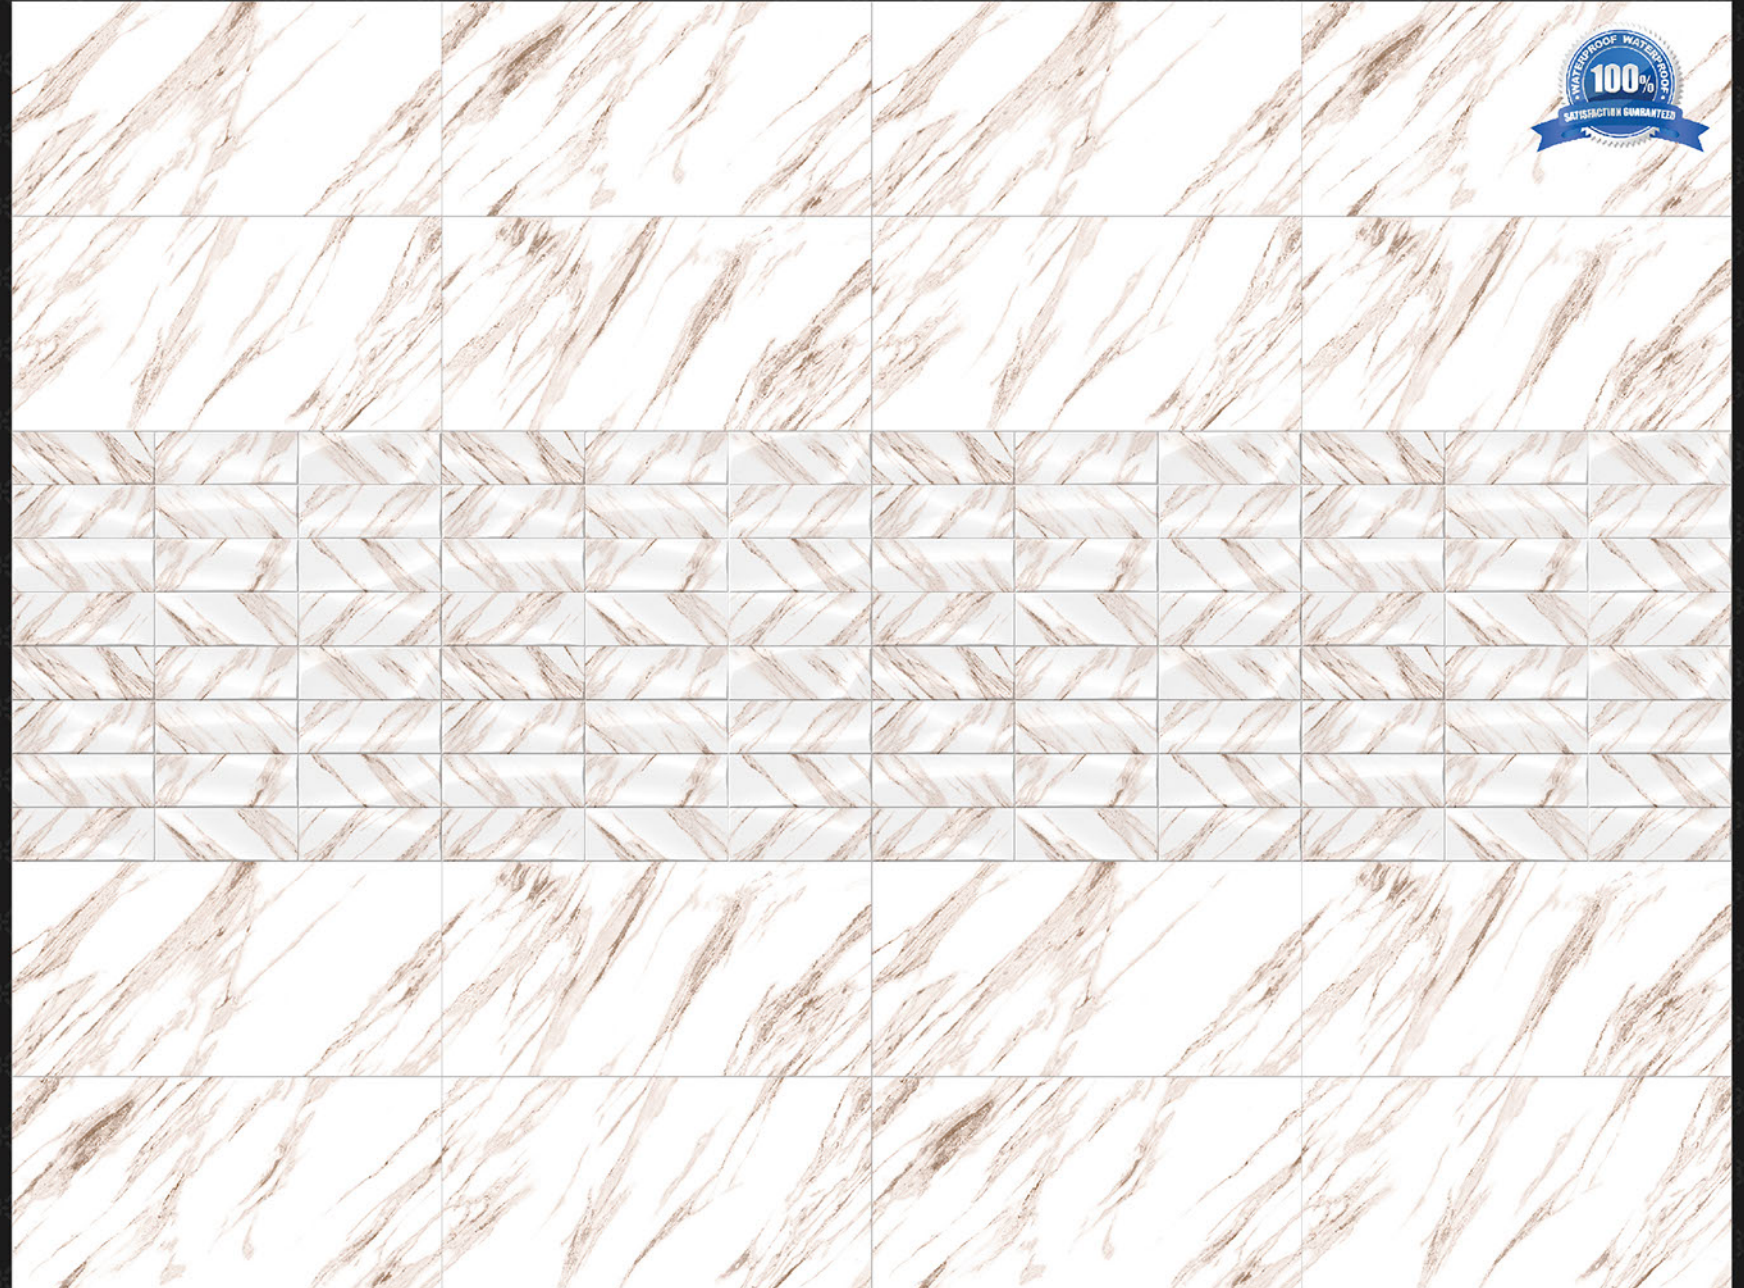

GLOSSY SERIES
600x300mm
WHITE SERIES

40004 LT

40004 HL

40004 LT

MOZARO
TILES

Bringing Luxury Into Your Home

GLOSSY SERIES
600x300mm
WHITE SERIES

40005 HL01