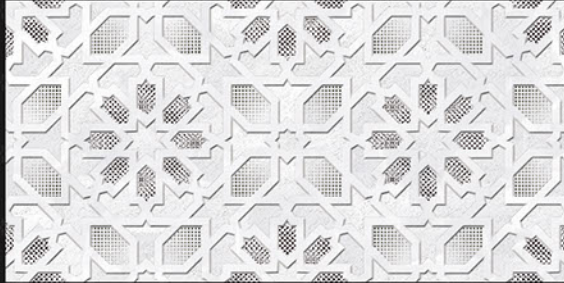

GLOSSY SERIES
600x300mm
WHITE SERIES

40004 LT

40004 HL

40004 LT

MOZARO
TILES

Bringing Luxury Into Your Home

GLOSSY SERIES
600x300mm
WHITE SERIES

40005 HL01