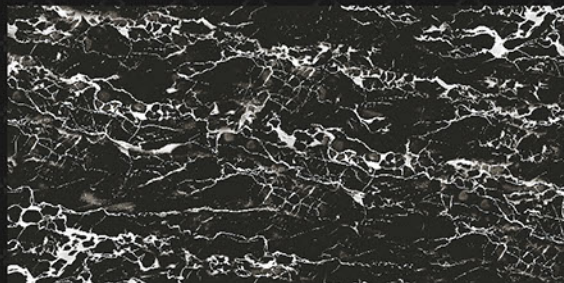

MOZARO
TILES

Bringing Luxury Into Your Home

GLOSSY SERIES
600x300mm
WHITE SERIES

40003 LT

40003 HL

40003 DK

MOZARO
TILES

Bringing Luxury Into Your Home