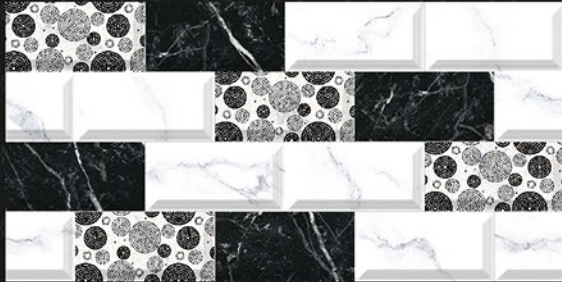

40001 HL

40001 LT

MOZARO
TILES

Bringing Luxury Into Your Home

GLOSSY SERIES
600x300mm
WHITE SERIES

40002 LT

40002 HL

40002 LT

MOZARO
TILES

Bringing Luxury Into Your Home

GLOSSY SERIES
600x300mm
WHITE SERIES

40003 LT

40003 HL

40003 DK

MOZARO
TILES

Bringing Luxury Into Your Home