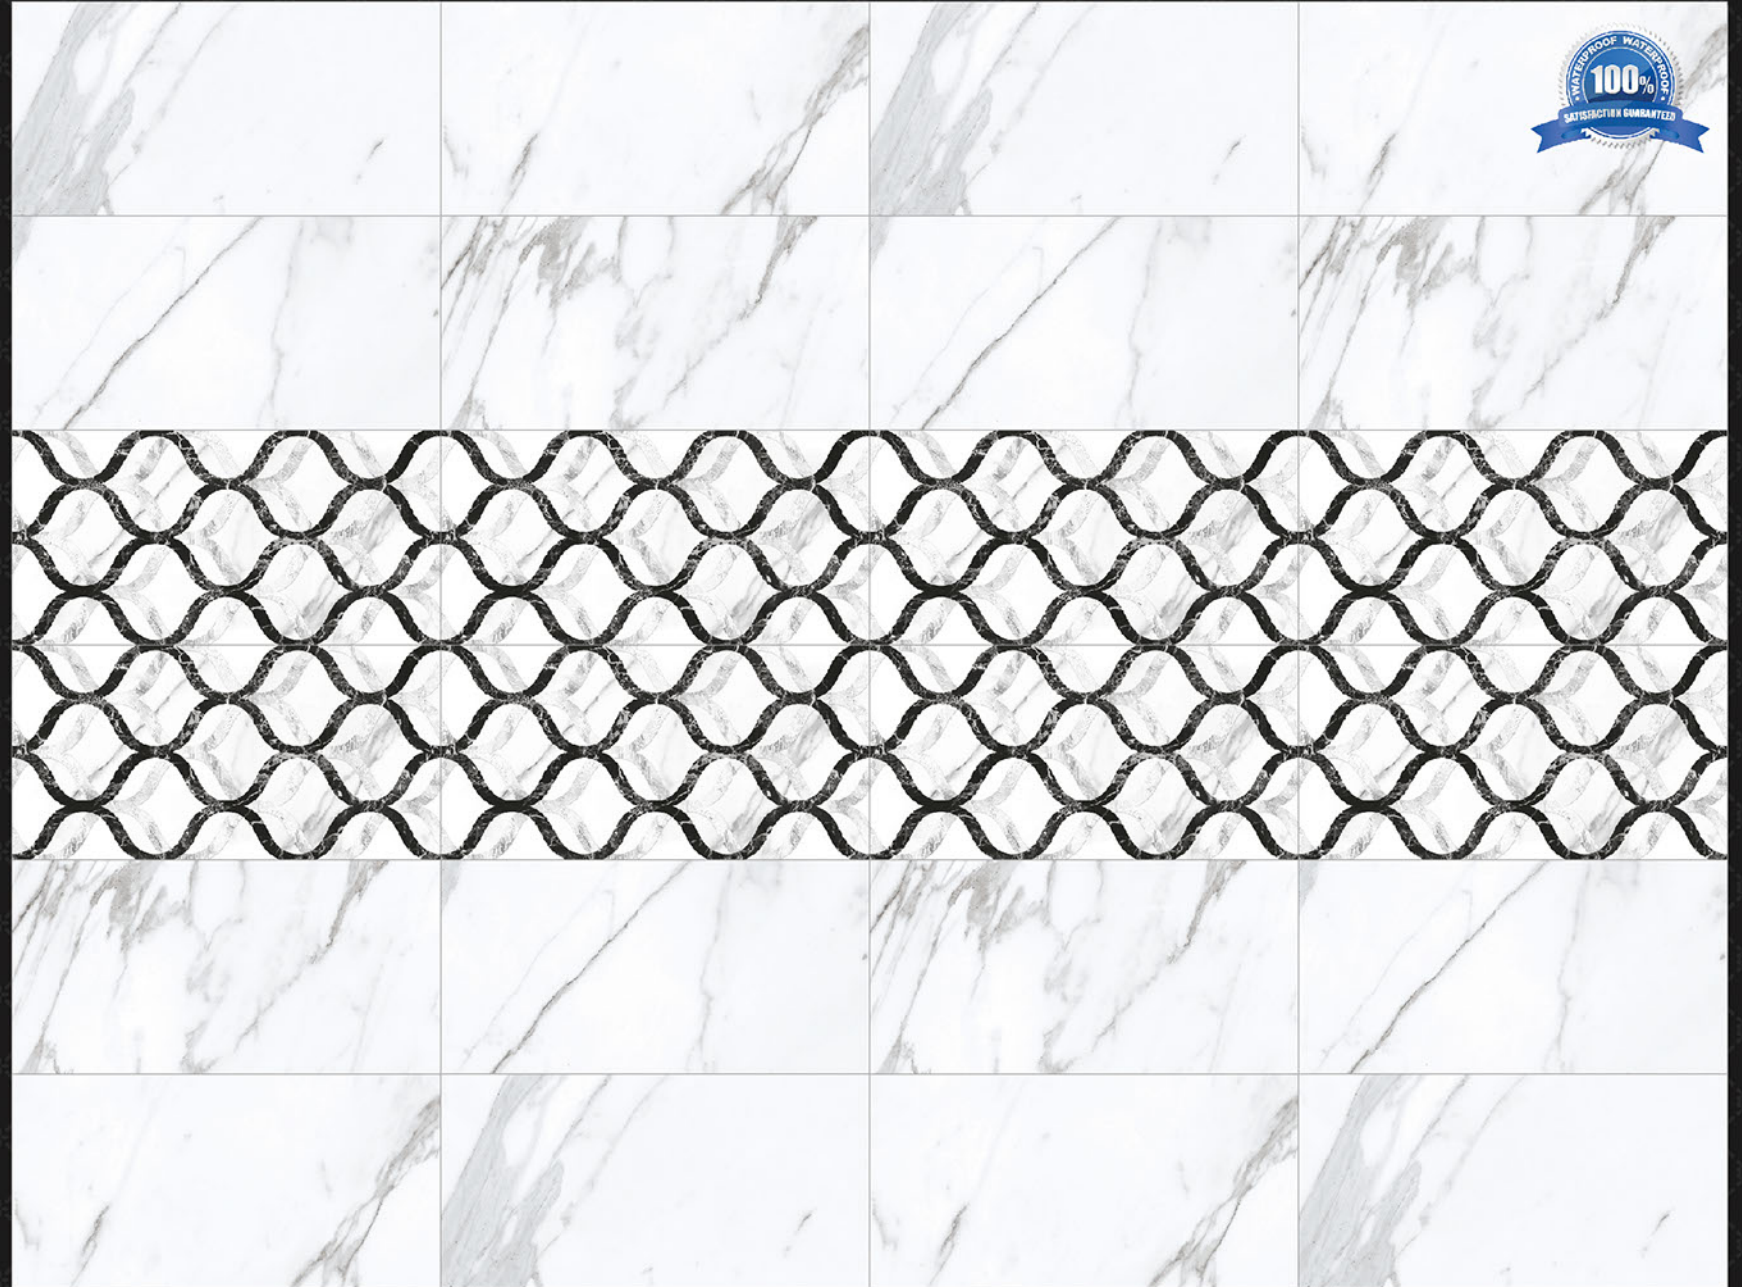

MOZARO
TILES

Bringing Luxury Into Your Home

GLOSSY SERIES
600x300mm
WHITE SERIES

40007 LT

40007 HL01

40007 LT

40008 LT

40008 HL01