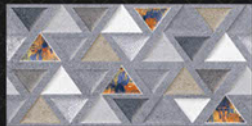

MOZARO
TILES

Bringing Luxury Into Your Home

GLOSSY SERIES
600x300mm

10008 LT

10008 HL01

10008 DK

FLOOR