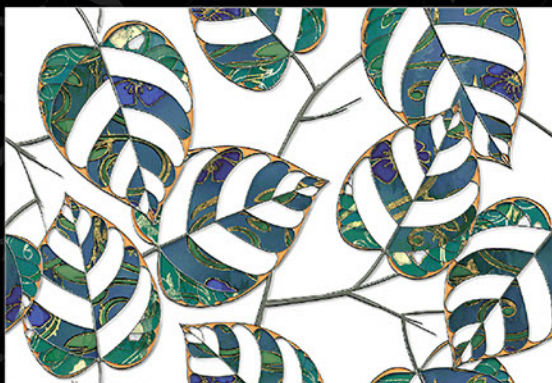

*Bringing Luxury into Your Home*

Digital  
Wall Tiles

durst Printing

mozarotiles@gmail.com

WHITE SERIES

300x450 mm

3036 - L

3036 - HL - 1