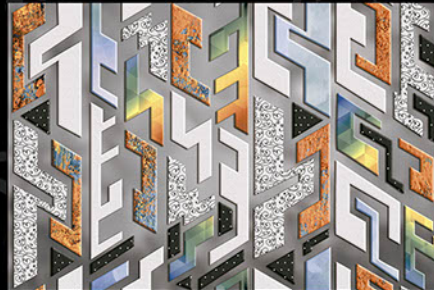

MOZARO
TILES

Bringing Luxury into Your Home

Digital
Wall Tiles

durst Printing

mozarotiles@gmail.com

WHITE SERIES

300 X 450 mm

3026 - L

3026 - HL - 1

3026 - L