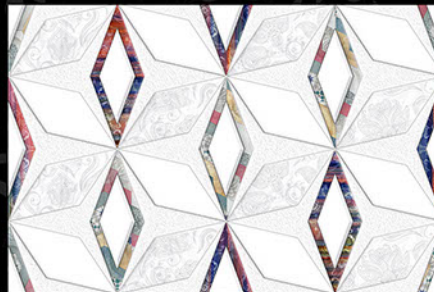

MOZARO
TILES

Bringing Luxury into Your Home

Digital
Wall Tiles

durst Printing

mozarotiles@gmail.com

WHITE SERIES

300 X 450 mm

3005 - HL - 2