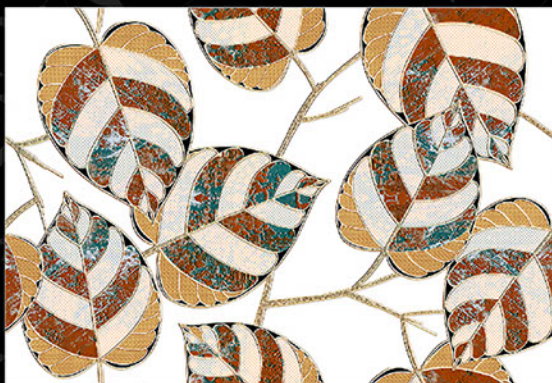

MOZARO
TILES

Bringing Luxury into Your Home

Digital
Wall Tiles

durst Printing

mozarotiles@gmail.com

WHITE SERIES

300x450 mm

3036 - L

3036 - HL - 2

3036 - L