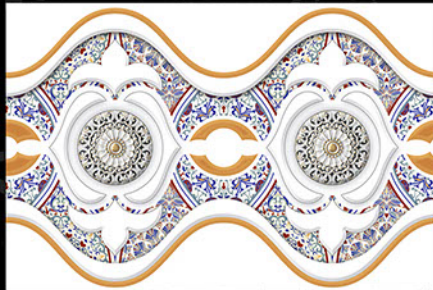

MOZARO
TILES

Bringing Luxury into Your Home

Digital
Wall Tiles

durst Printing

mozarotiles@gmail.com

WHITE SERIES

300 X 450 mm

3030 - HL - 2