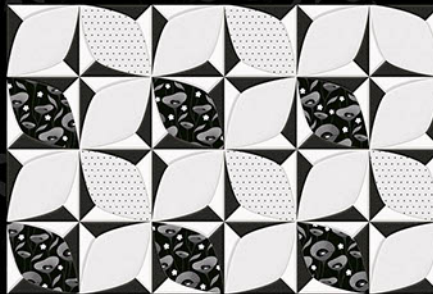

Digital
Wall Tiles

durst Printing

TILES

Bringing Luxury into Your Home

WHITE SERIES

300 X 450 mm

3027 - L

3027 - HL - 1

3027 - L