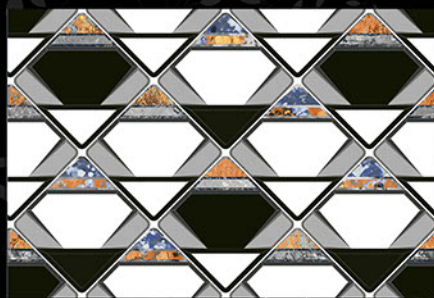

MOZARO
TILES

Bringing Luxury into Your Home

Digital
Wall Tiles

durst Printing

mozarotiles@gmail.com

WHITE SERIES

300 X 450 mm

3017 - L

3017 - HL - 1

3017 - L