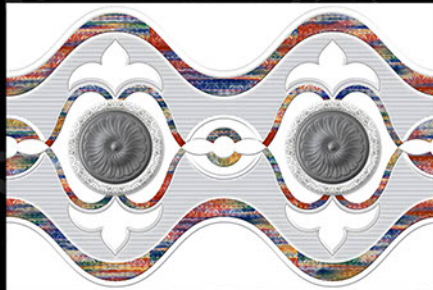

*Bringing Luxury into Your Home*

Digital  
Wall Tiles

durst Printing

mozarotiles@gmail.com

**WHITE SERIES**

300 X 450 mm

3030 - L

3030 - HL - 3