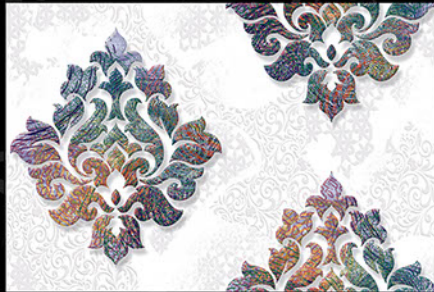

**MOZARO**  
**TILES**

*Bringing Luxury into Your Home*

Digital  
Wall Tiles

durst Printing

mozarotiles@gmail.com

**WHITE SERIES**

300 X 450 mm

3013 - L