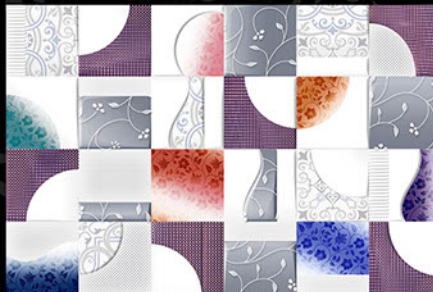

**MOZARO**  
**TILES**

*Bringing Luxury into Your Home*

Digital  
Wall Tiles

durst Printing

mozarotiles@gmail.com

**WHITE SERIES**

300 X 450 mm

3006 - L